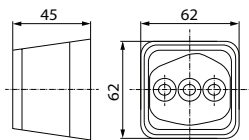

Bulb incl.: No
Watt: 5

Dim.: 62x62x45 mm
Dist. mount. holes:
30 mm

Socket type: S8.5
Connection: Terminal
Colour: Black
Colour/glass: Orange
Material: Shockproof plastic
Reflector: w/
Fixing screw: 2
E-approval: Yes

171331 Tail Lamp Std pkg 1