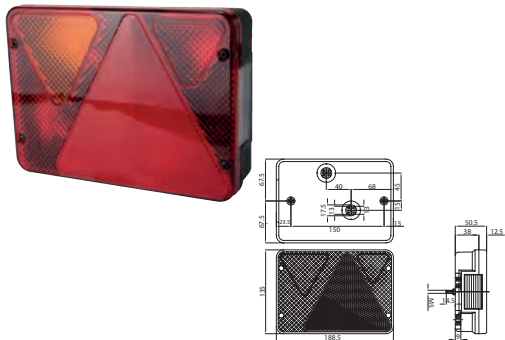

172047 Multi Function Lamp Std pkg 1

Lens: HC-CARGO 172051. Plug: HC-CARGO 171537, 171538. Right: HC-CARGO 172048.

Bulb incl.: Yes
Voltage: 12
Watt: 21
Watt 2: 21/5
Watt 3: 5

Dim.:
188.5x135x50.5 mm
Dist. mount. holes:
150 mm

Socket type: BA15S
Socket type 2: BAY15d
Socket type 3: S8.5
Connection: Multiplug
Colour: Black
Material: Polypropylene
Material/lens: PMMA
Shape: Rectangular
Reflector: w/
Fixing screw: 2
Numberplate light: w/
Rear/fog lamp: w/
Reverse light: w/o
Position light: w/o
Sidemarker lamp: w/o
Tail light: w/
Stop light: w/
RH/LH: LH
E-approval: Yes

172048 Multi Function Lamp Std pkg 1

Lens: HC-CARGO 172052. Plug: HC-CARGO 171537, 171538. Left: HC-CARGO 172047.