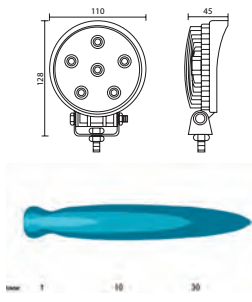

171951 LED Work Lamp

Std pkg 1

Handle: HC-CARGO 172008.

Voltage: 10-30
Watt: 18
Kelvin: 6000
Lumen: 1200

Dim.: 128x110x45 mm
Cable length: 400 mm

Type: 6 LED
Colour: Black
Material/ bracket: Stainless steel
Material/house: Cast aluminum
Material/lens: Polycarbonate
Reflector system: Spot
Shape: Round
Mount.: Cable
Switch: w/o
2 poles: w/o
Tightness norm: IP 67
Approval: ECE R10

171955 LED Work Lamp

Std pkg 1

Accessories: HC-CARGO 190252, 190261, 191029, 193010. Bracket: HC-CARGO 172005.