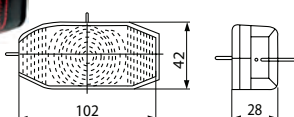

Bulb incl.: No
Watt: 5

Dim.: 102x42x28 mm
Dist. mount. holes:
65 mm

Socket type: S8.5
Connection: Terminal
Colour/glass: Red
Material: Plastic
Shape: Hexagon
Fixing screw: 2
E-approval: Yes