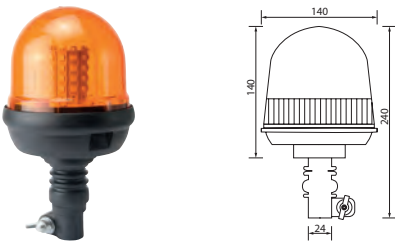

172099 LED Beacon Std pkg 1

Dome: HC-CARGO 172110.