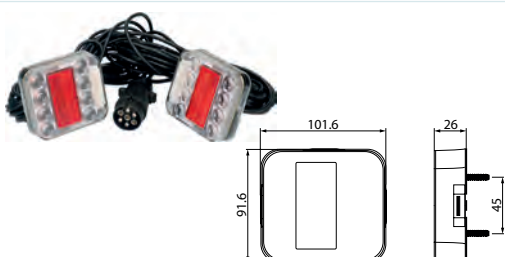

Voltage: 12

Dim.: 101.6x91.6x26 mm
Cable length: 2x7500 mm
Dist. mount. holes: 45 mm

Type: LED Multifunction Lamp
Connection: 7P Plug
Shape: Square
Mount.: 4 holes
No./lamps: 2
Reflector: w/
Numberplate light: w/
Tail light: w/
Stop light: w/
LEDs: w/
Tightness norm: IP 67
E-approval: Yes
Alternativ no.: 172217