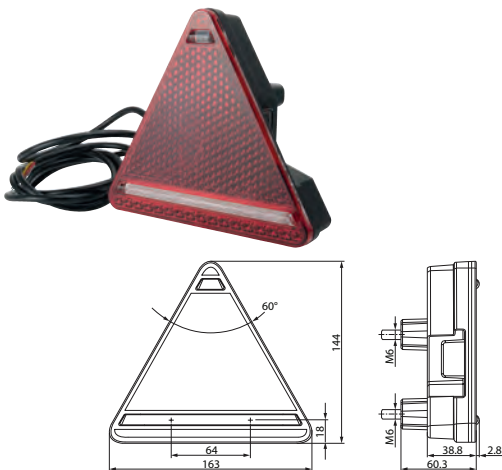

172149 LED Multifunction Lamp Std pkg 1

Right: HC-CARGO 172151.

Voltage: 12/24

 Dim.: 163x144 mm
 Cable length: 1850 mm

 Type: LED Tail lamp
 Connection: Cable
 Colour: Black
 Colour/glass: Red
 Material: PP
 Material/lens: PMMA
 Shape: Triangle
 Mount.: Horizontal
 Reflector: w/
 Fixing screw: 2
 Numberplate light: w/
 Rear/fog lamp: w/o
 Reverse light: w/o
 Sidemarker lamp: w/o
 Tail light: w/
 Stop light: w/
 LEDs: w/
 RH/LH: LH
 Tightness norm: IP 66/68
 E-approval: Yes