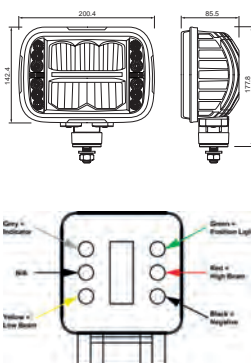

172283 LED Driving Lamp Std pkg 1

Snow Plow/Tractor Headlamp w/ Hi/Lo beam, Position and Indicator light.