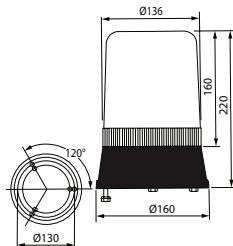

171705 Rotating Beacon Std pkg 1

Dome: HC-CARGO 170308. Motor: HC-CARGO 170505, 170506.

Bulb incl.: No
Voltage: 12/24

OD: 160 mm
Height: 220 mm

Bulb type: H1
Lens type: PMMA/ACRYL
Colour: Orange
Model: AEB TYPE 595
Mount.: Plan (ISO-DIN B)
E-approval: Yes

171793 Rotating Beacon Std pkg 1

Dome: HC-CARGO 170945.