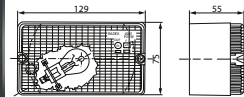

Bulb incl.: No
Watt: 21

Dim.: 129x75x55 mm
Dist. mount. holes:
56 mm

Socket type: BA15S
Connection: Terminal
Colour: Black
Colour/glass: Red
Shape: Rectangular
Bracket: Straight
Rear/fog lamp: w/
E-approval: Yes