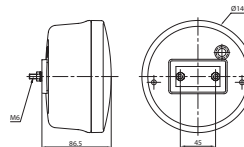

172117 Rear Fog Lamp

Std pkg 1

Bulb incl.: No
Watt: 21

Dim.: 140x86.5 mm
Dist. mount. holes:
45 mm

Socket type: BA15S
Connection: Terminal
Colour: Black
Colour/glass: Red
Material: Shockproof plastic
Shape: Round
Fixing screw: 2
Rear/fog lamp: w/
E-approval: Yes

REAR FOG LAMPS LED

171685 LED Rear Fog Lamp

Std pkg 1

Can be flush mounted by using HC-CARGO 171266.