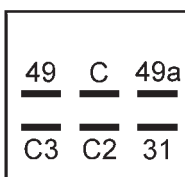

160263 Flasher Unit Std pkg 1 Servicing: Steyr

Voltage: 12
Watt:
2+1+1/8x21

Bracket: w/