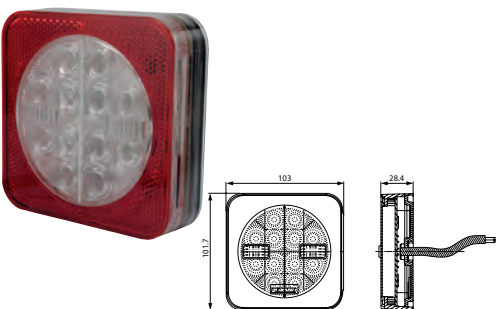

171791 LED Multifunction Lamp Std pkg 1

Horizontal mount.

Voltage: 12/24

 Dim.: 103x107.7x28.4 mm
 Cable length: 500 mm
 Dist. mount. holes: 45 mm

 Type: LED Tail lamp
 Connection: Cable
 Material: Polycarbonate
 Material/lens: Polycarbonate
 Shape: Square
 Mount.: 2 screws
 No./LEDs: 12
 Reflector: w/
 Numberplate light: w/
 Tail light: w/
 Stop light: w/
 RH/LH: RH/LH
 Tightness norm: IP 67
 E-approval: Yes