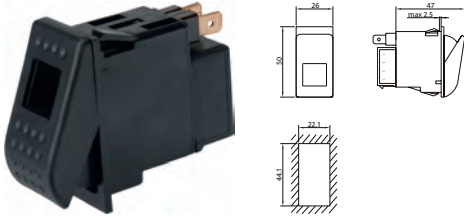

SWITCHES

ROCKER

181638 Rocker Switch Std pkg 1

w/o symbol plate. Illuminated w/ location and function light. Bulb: HC-CARGO 181615, 181667 (LED). Blind cover: HC-CARGO 181661. Multi Plug: HC-CARGO 180208. Plastic Module Panel: HC-CARGO 181662, 181663, 181664, 181665, 181666. Symbol Plate: HC-CARGO 180209, 180210, 181462, 181463, 181641... 181660.