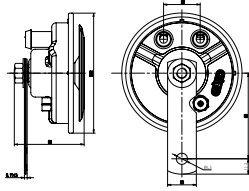

Voltage: 12
Amp: 3.5
Decibel: 112
Hertz: 335

OD: 92 mm

Type: Single tone
Material: Steel
Marine: No
E-approval: Yes
Alternativ no.: 160988

161946 Horn Std pkg 1

2 terminals. w/ bracket.

NEW PRODUCT
www.hc-cargo.com