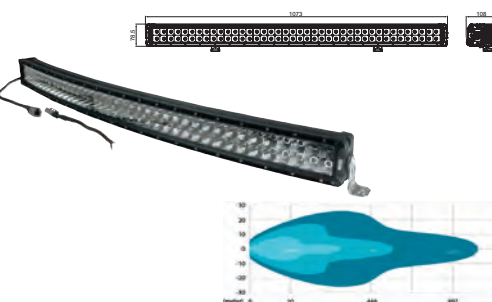

Voltage: 10-30
Amp: 12.8/6.35
Watt: 240
Kelvin: 5700
Lumen: 21600

Dim.: 1073x108x78.5 mm
Cable length: 500 mm

Type: 80 LED
Colour: Black
Material/ bracket: Aluminium
Material/house: Cast aluminum
Material/lens: Polycarbonate
Reflector system: Combo
Shape: Curved
Mount. bracket: Sidemounted/Plan installation
2 poles: w/
Male/female: Male/female
Tightness norm: IP 67
Approval: ECE R10
Alternativ no.: 172079

170106 LED Work light bar Std pkg 1

ATP Connector: HC-CARGO 193367, 193368. Mounting Bracket Kit: HC-CARGO 172201, 172202.