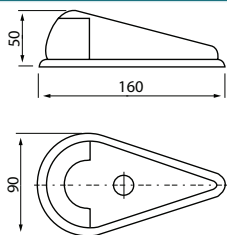

POSITION LAMPS CONVENTIONAL
170875 Position Lamp

Std pkg 1

 Bulb incl.: No
 Voltage: 12/24
 Watt: 5

 Dim.: 160x59x45 mm
 Dist. mount. holes:
 57 mm

 Socket type: BA15S
 Connection: Screw
 Colour/glass: White
 Material: Plastic
 Fixing screw: 2