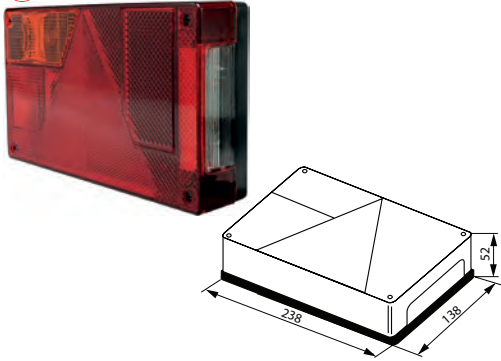

171054 Multi Function Lamp Std pkg 1

Lens: HC-CARGO 171057. Plug: HC-CARGO 171372, 171373. Right: HC-CARGO 171051.

Bulb incl.: Yes
Watt: 21
Watt 2: 21/5
Watt 3: 5

Dim.: 238x138x52 mm
Dist. mount. holes:
152 mm

Socket type: BA15S
Socket type 2: BAY15d
Socket type 3: S8.5
Material: Shockproof plastic
Shape: Rectangular
Reflector: w/
Fixing screw: 2
Numberplate light: w/
Rear/fog lamp: w/o
Reverse light: w/o
Position light: w/o
Sidemarker lamp: w/o
Tail light: w/
Stop light: w/
RH/LH: LH
E-approval: Yes

171055 Multi Function Lamp Std pkg 1

Lens: HC-CARGO 171059. Plug: HC-CARGO 171372, 171373. Right: HC-CARGO 171052.