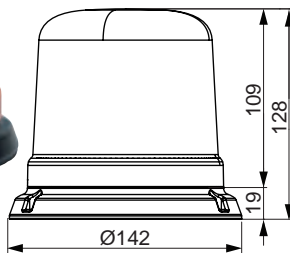

Voltage: 12/24
Amp: 1.7/0.8
Watt: 45

OD: 148 mm
Height: 74 mm
Dist. mount. holes:
130 mm

Bulb type: 8 LED
Lens type: Polycarbonate
Flash rate: 130/min.
Colour: Orange
Material: Aluminium
Mount.: Plan
Flash patterns: 2
Hi impact: Yes
Waterproof: Yes
Tightness norm: IP 66
Approval: ECE-R65
E-approval: Yes

171918 LED Beacon Std pkg 1

Dome: HC-CARGO 171941.

Voltage: 12-24
Amp: 1.7/0.8
Watt: Max. 42

OD: 142 mm
Cable length: 400 mm
Height: 128 mm

Bulb type: 10 LED
Lens type: Polycarbonate
Colour: Orange
Material: Aluminium
Mount.: Plan
Flash patterns: 11
Hi impact: Yes
Coiled cable incl.: No
Waterproof: Yes
Tightness norm: IP 65
Approval: SAE/ECE-R65, CISPR 25 Class 5
E-approval: Yes

171919 LED Beacon Std pkg 1

Dome: HC-CARGO 171941.