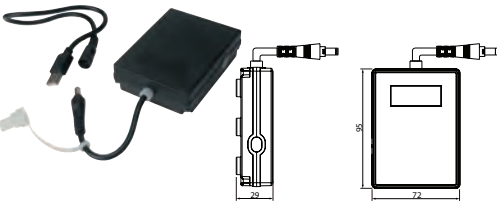

EL. SPECIFICATIONS

DIMENSIONS

ADDITIONAL SPECIFICATIONS

161722 Power bank

Std pkg 1

Servicing: HC-CARGO 161050, 161058, 161721, 161733

Battery lifetime 8h.

Voltage/in: 5
Milliamp: 10.000
Amp/standby: 10
Watt/cont.: 10
Watt/cont. 2: 7

Dim.: 95x72x29 mm

Type: Li-ion
USB plug: w/
Protection degree: IP 66
Approval: CE

161724 Magnet

Std pkg 1

Servicing: HC-CARGO 161048, 161720, 161726, 161728