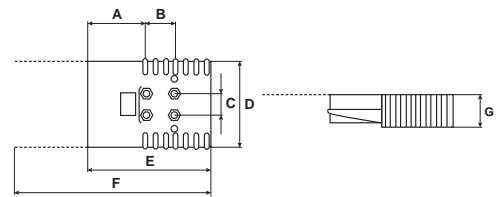

CBX Series Details

	CBX 175	CBX 350
	mm	mm
A	49.2	61.9
B	28.5	28.5
C	15.9	15.9
D	71.2	85.7
E	85.3	125.4
F	146.3	200
G	25.5	33.3