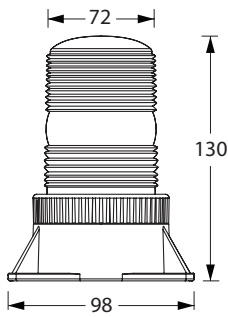

ROTATING BEACONS LED

171763 LED Beacon Std pkg 1

Voltage: 11-110
Amp: 0.7
Watt: 6

OD: 98 mm
Cable length: 300 mm
Height: 130 mm

Bulb type: 6 LED
Lens type: Polycarbonate
Flash rate: 45/min.
Colour: Orange
Mount.: Plan
Flash patterns: 1
Hi impact: Yes
Coiled cable incl.: No
Waterproof: Yes
Tightness norm: IP 66
Approval: ECE R10
E-approval: No

171763 LED Beacon Std pkg 1

SIRENA