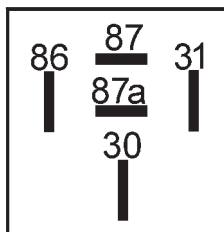

Voltage: 24
Amp: 5

Delay time: 4 sec

Terminals: 5

MULTITIMER

160927 Multitimer Relay Std pkg 1

0.5 sec. -6 hours.