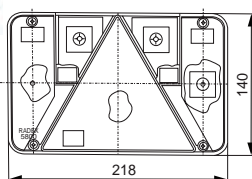

171014 Multi Function Lamp

Std pkg 1

Lens: HC-CARGO 171016. Left: HC-CARGO 171013.

RADEX s.r.l.