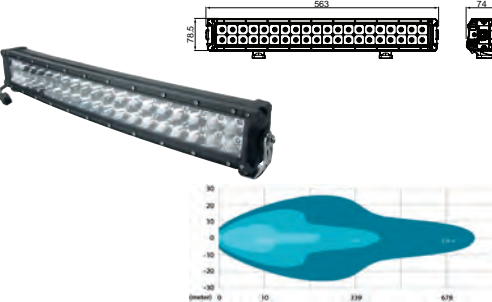

Voltage: 10-30
Amp: 6.6/3.4
Watt: 120
Kelvin: 5700
Lumen: 10800

Dim.: 563x74x78.5 mm
Cable length: 500 mm

Type: 40 LED
Colour: Black
Material/ bracket: Aluminium
Material/house: Cast aluminum
Material/lens: Polycarbonate
Reflector system: Combo
Shape: Curved
Mount. bracket: Sidemounted/Plan installation
2 poles: w/
Male/female: Male/female
Tightness norm: IP 67
Approval: ECE R10
Alternativ no.: 172077,172284

170104 LED Work light bar Std pkg 1

ATP Connector: HC-CARGO 193367, 193368. Mounting Bracket Kit: HC-CARGO 172201, 172202. Numberplate Holder: HC-CARGO 172291.