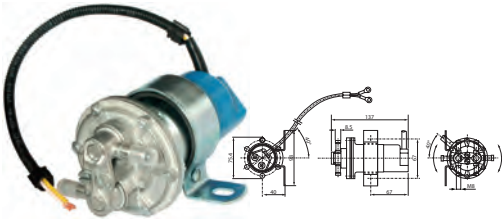

Voltage: 12	Capacity: 120 l/h Pressure: 0.15 bar	Fuel: Gasoline, diesel, ethanol, methanol Type: Universal

UNIVERSAL HOSE NIPPLES

070067 Hose Nipple Std pkg 2

Hose ID: 10 mm Thread: R1/4

070070 Hose Nipple Std pkg 2

Hose ID: 10 mm Thread: M16-1.5

070077 Hose Nipple Std pkg 2

Hose ID: 6 mm Thread: 1/8-27 NPTF