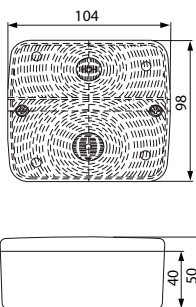

MULTI FUNCTION LAMPS TRAILER LAMPS CONVENTIONAL

170685 Multi Function Lamp Std pkg 1

Lens: HC-CARGO 170687.

Bulb incl.: No
Watt: 21
Watt 2: 21/5

Dim.: 104x98x50 mm
Dist. mount. holes:
45/55 mm

Socket type: BA15S
Socket type 2: BAY15d
Connection: Terminal
Material: Shockproof plastic
Shape: Square
Fixing screw: 2
Numberplate light: w/ w/o
Rear/fog lamp: w/o
Reverse light: w/o
Position light: w/o
Sidemarker lamp: w/o
Tail light: w/
Stop light: w/
RH/LH: RH/LH
E-approval: Yes

170846 Multi Function Lamp Std pkg 1

Lens: HC-CARGO 170847.