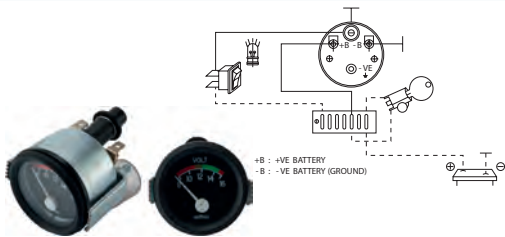

Voltage: 8-16

OD: 52 mm

Mount. type: Hook fastening
Colour: Black
Measuring range: 8-16

160696 Voltmeter Std pkg 1

White figures.