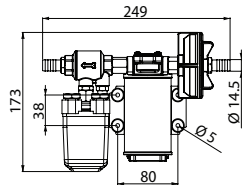

070153 Water Pump

Std pkg 1

Model UP3/A. Self priming electric gear pump equipped w/ pressure switch, non-return valve to be used as automatic pump for water pressure system on boats, mobile homes etc. Bronze gears and rubber lip seal.

Voltage: 12
Amp: 10

Dim.: 163x249x118 mm
Hose connection:
13 mm
Capacity: 14 l/min.
Pressure: 2 bar
Pressure: 29 PSI

Type: Gear
Pump housing: Brass
Pump shaft: Stainless steel
Pinion: PTFE
Filter: w/
Non return valve: Yes

070172 Water Pump

Std pkg 1

Model UP4/A. Self priming electric gear pump equipped w/ pressure switch, non-return valve to be used as automatic pump for water pressure system on boats, mobile homes etc. Bronze gears and rubber lip seal.