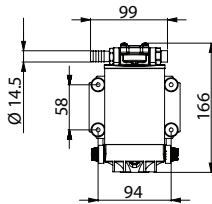

Voltage: 12
Amp: 7.5

Dim.: 139x108x86 mm
Hose connection:
14 mm
Capacity: 5.5 l/min.
Pressure: 29 PSI

Gasket: Rubber
Type: Fluid
Gear
Pump housing: Brass
Pump shaft: Stainless steel
Pinion: Bronze
Non return valve: Yes

070152 Fluid Pump Std pkg 1

Model UP6/ oil. Self-priming 1.5 m. Electrical gear pump particularly suitable for the transfer of lubricating oils or viscous liquids. Professional model complete w/ two brass connections for 14 mm inner tube and one additional quick-fit for 8 mm external tubing. The pump can be used for extracting lubricating oil out of oil sumps of engines. Pump body made of brass w/ bronze gears, stainless steel shaft and a rubber lip seal.