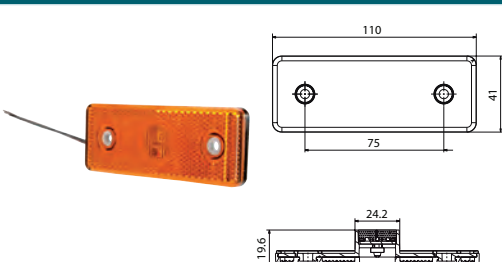

171736 LED Side Marker Lamp Std pkg 1

Voltage: 24

Dim.: 110x41x19.6 mm
Cable length: 20 mm
Dist. mount. holes:
75 mm

Type: LED Side marker lamp
Connection: Cable
Colour/glass: Orange
Shape: Rectangular
No./LEDs: 1
Sidemarker lamp: w/
E-approval: Yes