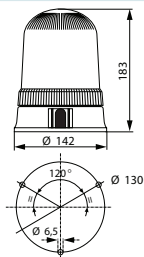

171019 Rotating Beacon Std pkg 1

Bulb incl.: No
Voltage: 12/24

OD: 142 mm
Height: 183 mm

Bulb type: H1
Lens type: PMMA/ACRYL
Colour: Blue
Model: Astral
Mount.: Standard ISO A/B2 (and B1) - Rod/base
E-approval: Yes