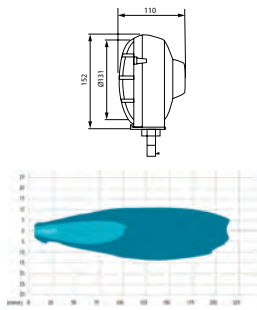

Bulb incl.: No
Watt: 45/40
Watt 2: 55/50
Watt 3: 4

Dim.: 152x110 mm
Light aperture:
131 mm

Socket type: P45t
Socket type 2: P45t
Socket type 3: BA9s
Colour: Black
Material: Plastic
Material/lens: Glass
Shape: Round
Mount.: Vertical
Position light: w/
Grill: w/
Asymmetric light: w/
RH/LH: RH/LH
E-approval: Yes

170843 Head Lamp

Std pkg 1

Light unit: HC-CARGO 170844.