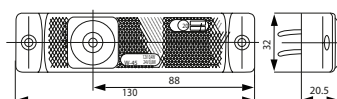

Voltage: 12/24
Watt: 0.4/0.8

Dim.: 130x32x20.5 mm
Dist. mount. holes:
116 mm

Type: LED Position lamp
Socket type: LED
Connection: Cable
Colour/glass: White
Material: Shockproof plastic
Shape: Rectangular
No./LEDs: 1
Reflector: w/
Position light: w/
E-approval: Yes