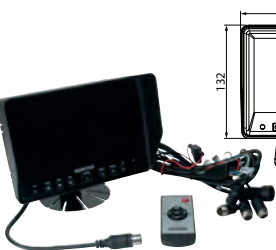

Voltage: 12-24

Display size: 7"
Resolution:
400x234 pixels

Signal system: PAL/NTSC
Type: TFT-LCD
Camera type: Colour
Mount. bracket: w/
Remote control: w/
Loudspeaker: w/
Audio: Yes
Mirror function: w/o
Language: Chinese, German, English, French, Dutch, Italian, Japanese, Portuguese, Spanish
Alternativ no.: 161034

161007 Monitor 7 Waterproof

Std pkg 1

Side Camera: HC-CARGO 161030, 161056, 161057. Colour camera: HC-CARGO 161041, 161029, 161006, 161043. Accessories: HC-CARGO 160888, 160889, 160916.