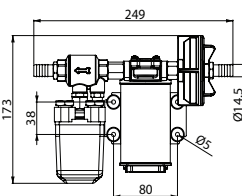

Voltage: 24
Amp: 5

Dim.: 163x249x118 mm
Hose connection:
14 mm
Capacity: 14 l/min.
Pressure: 2 bar
Pressure: 29 PSI

Type: Water
Gear
Pump housing: Brass
Pump shaft: Stainless steel
Pinion: PTFE
Filter: w/
Non return valve: Yes

CIRCULATION TYPE

070192 Circulation Pump

Std pkg 1 Servicing: VW