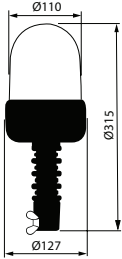

170599 Rotating Beacon Std pkg 1

Dome: HC-CARGO 170691.

Bulb incl.: No
Voltage: 12/24

OD: 127 mm
Cable length: 2000 mm
Height: 195 mm

Bulb type: H1
Lens type: PMMA/ACRYL
Colour: Orange
Model: AEB TYPE 525 M
Mount.: 3 magnets
Base: Magnetic
Coiled cable incl.: Yes
E-approval: Yes

170601 Rotating Beacon Std pkg 1

Bulb incl.: No
Voltage: 12/24

OD: 127 mm
Height: 315 mm

Bulb type: H1
Lens type: Polycarbonate
Colour: Orange
Model: AEB TYPE 530 B
Mount.: Standard ISO A - Rod
Base: Flexible
Hi impact: Yes
E-approval: Yes

170798 Rotating Beacon Std pkg 1

Dome: HC-CARGO 170308, 170366. Motor: HC-CARGO 170505, 170506. Base Plate: HC-CARGO 170309.

Bulb incl.: No
Voltage: 12/24

OD: 160 mm
Height: 220 mm

Bulb type: H1
Lens type: PMMA/ACRYL
Colour: Blue
Model: AEB TYPE 595
Mount.: Standard ISO B2 (and B1) - Base
E-approval: Yes

170830 Rotating Beacon Std pkg 1

Dome: HC-CARGO 170945.

Bulb incl.: No
Voltage: 12/24

Height: 183 mm

Bulb type: H1
Lens type: PMMA/ACRYL
Colour: Orange
Mount.: Standard ISO B2 (and B1) - Base
E-approval: Yes

171019 Rotating Beacon Std pkg 1

Bulb incl.: No
Voltage: 12/24

OD: 142 mm
Height: 183 mm

Bulb type: H1
Lens type: PMMA/ACRYL
Colour: Blue
Model: Astral
Mount.: Standard ISO A/B2 (and B1) - Rod/base
E-approval: Yes

171060 Rotating Beacon Std pkg 1

Bulb incl.: Yes
Voltage: 12

OD: 132 mm
Height: 210 mm

Bulb type: H1
Lens type: Polycarbonate
Colour: Orange
Model: Megalux
Mount.: Standard ISO A - Rod
Base: Flexible
Hi impact: Yes
E-approval: Yes