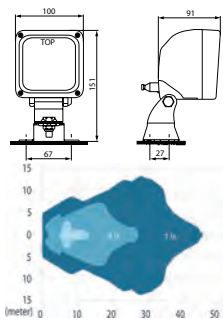

171782 Work Lamp

Std pkg 1

w/ Deutsch multiconnection.