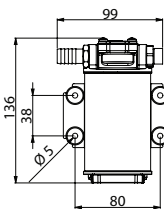

Voltage: 24
Amp: 7.5

Dim.: 199x174x108 mm
Hose connection:
16 mm
Capacity: 26 l/min.
Pressure: 2 bar
Pressure: 29 PSI

Type: Gear
Pump housing: Brass
Pump shaft: Stainless steel
Pinion: Brass
Filter: w/

070151 Fluid Pump Std pkg 1

Model UP3/ oil. Self-priming 1 m. Electrical gear pump particularly suitable for the transfer of lubricating oils or viscous liquids. Complete w/ two brass connections for 14 mm inner tube and one additional quick-fit for 8 mm external tubing. The pump can be used for extracting lubricating oil out of oil sumps of engines. Pump body made of brass w/ bronze gears, stainless steel shaft and a rubber lip seal.