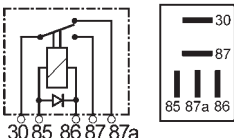

Voltage: 24
Amp: 10/15

Type: Change Over
Terminals: 5
Diode: w/

TIME DELAY - 12 V

160297 Time Delay Relay Std pkg 1 Servicing: Alfa Romeo, Opel, Audi, VW, Renault, Citroen, Peugeot, Volvo, Seat, Saab, Porsche, Skoda, Ford, Vauxhall

For windshield wiper and washer. Also for universal use.