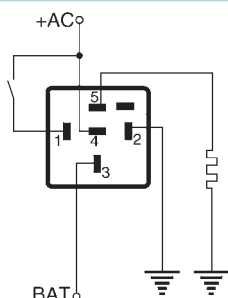

Voltage: 12
Amp: 15

Delay time: 3.5 sec.

160570 Time Delay Relay Std pkg 1 Servicing: Universal

MAHLE