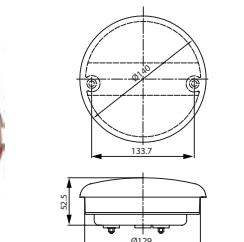

Voltage: 9-33

Dim.: 140x52.5 mm
Dist. mount. holes:
45 mm

Type: Rear fog lamp
Connection: Terminal
Colour: Red
Material: Shockproof plastic
Shape: Round
No./LEDs: 61
Rear/fog lamp: w/