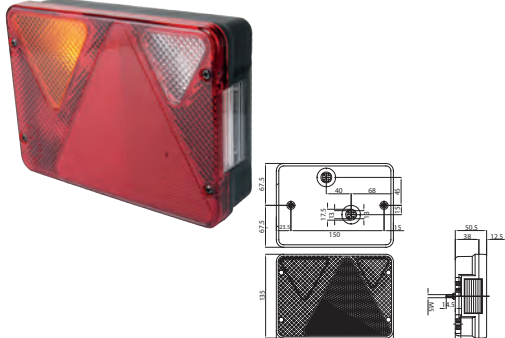

Bulb incl.: Yes
Voltage: 12
Watt: 21
Watt 2: 21/5
Watt 3: 5

Dim.:
188.5x135x50.5 mm
Dist. mount. holes:
150 mm

Socket type: BA15S
Socket type 2: BAY15d
Socket type 3: S8.5
Connection: Multiplug
Colour: Black
Material: Polypropylene
Material/lens: PMMA
Shape: Rectangular
Reflector: w/
Fixing screw: 2
Numberplate light: w/
Rear/fog lamp: w/
Reverse light: w/o
Position light: w/o
Sidemarker lamp: w/o
Tail light: w/
Stop light: w/
RH/LH: LH
E-approval: Yes