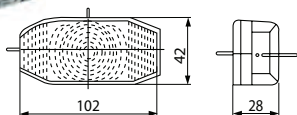

Bulb incl.: No
Watt: 5

Dim.: 102x42x28 mm
Dist. mount. holes:
65 mm

Socket type: S8.5
Connection: Terminal
Colour: Black
Colour/glass: White
Material: Plastic
Fixing screw: 2
E-approval: Yes

171493 Position Lamp

Std pkg 1