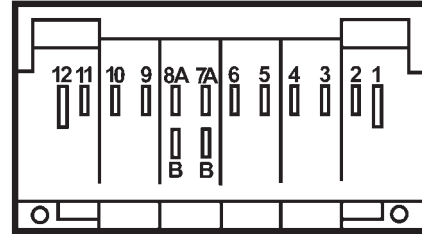

VBG contact14

1) Common return.
2) Left hand direction indicator lamp.
3) Right hand direction indicator lamp.
4) Stop lamp.
5) Left-hand rear position and end-outline marker lamp, and rear-registration plate illumination device.
6) Right-hand rear position and end-outline marker lamp, and rear-registration plate illumination device.
7) a) Reversing b) Rear fog lamp. lamp.
8) a) ..... b) .....
9) .....
10) .....
11) .....
12) Charging current.