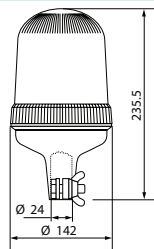

Bulb incl.: No
Voltage: 12/24

OD: 142 mm
Height: 235.5 mm

Bulb type: H1
Lens type: Polycarbonate
Colour: Orange
Model: Astral flex
Mount.: Standard ISO A - Rod
Base: Flexible
Hi impact: Yes
E-approval: Yes

SPARE PARTS

170308 Dome Std pkg 1

Servicing: HC-CARGO 170295, 170296, 170435, 170436, 170437, 170438, 170798, 171399, 171705