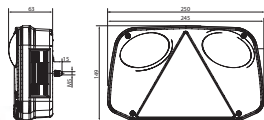

Bulb incl.: Yes
Voltage: 12
Watt: 21
Watt 2: 21/5

Dim.: 63x149x245 mm
Dist. mount. holes:
152 mm

Socket type: BA15S
Socket type 2: BAY15d
Connection: Multiplug
Colour: Black
Material: Shockproof plastic
Shape: Rectangular
Reflector: w/
Numberplate light: w/
Rear/fog lamp: w/
Position light: w/
Stop light: w/
RH/LH: LH
E-approval: Yes