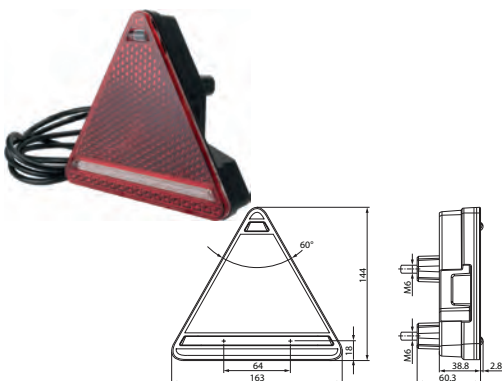

Voltage: 12/24

Dim.: 163x144 mm
Cable length: 1850 mm
Dist. mount. holes: 64 mm

Type: LED Tail lamp
Connection: Cable
Colour: Black
Colour/glass: Red
Material: PP
Material/lens: PMMA
Shape: Triangle
Mount.: Horizontal
Reflector: w/
Fixing screw: 2
Tail light: w/
Stop light: w/
LEDs: w/
RH/LH: LH
Tightness norm: IP 66/68
E-approval: Yes