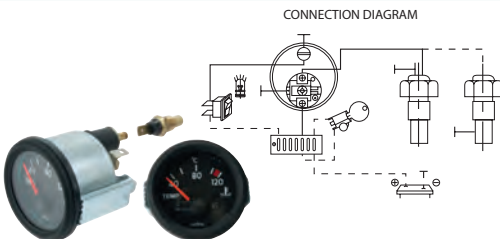

Voltage: 24

OD: 52 mm

Type: Electrical operated
Mount. type: Hook fastening
Colour: Black
Measuring range: 40
Sender: w/

OIL PRESSURE GAUGES

160700 Electrical Oil Pressure Gauge Std pkg 1

Transmitter 1/8" NPTF: HC-CARGO 160787.