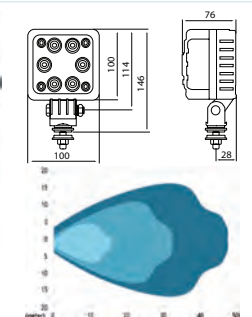

Voltage: 12-24
Watt: 24
Kelvin: 5000-7000
Lumen: 1500

Dim.: 100x100x76 mm
Cable length: 500 mm

Type: 6 LED
Inclination/downwards: 80°
Inclination/upwards: 90°
Inclination/sideways: 180°
Colour: Black
Material/house: ABS plastic/aluminium
Material/lens: Plastic
Reflector system: Flood
Shape: Square
Switch: w/
2 poles: w/o
Tightness norm: IP 67/IP 69K
Approval: ECE R10

172004 LED Work Lamp

Std pkg 1

Bracket: HC-CARGO 172005.