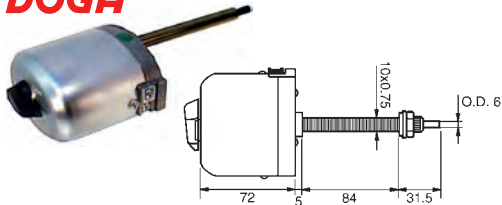

Voltage: 24

Wiper angle: 110°

Type: Universal
Wiper shaft: w/ 1 Shaft
Built in switch: Yes
Auto stop: Yes

160258 Wiper Motor Std pkg 1 Servicing: HC-CARGO 160256, 160257, 160358, 160359

w/ reciprocating shaft.

DOGA