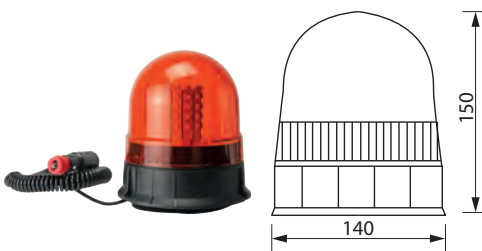

172030 LED Beacon Std pkg 1

Dome: HC-CARGO 170945. w/ battery. For Rotating pattern: 2 hrs, For Triple Flash pattern: 2.5 ~ 3 hrs, For Single Flash pattern: 7-8 hrs.

Voltage: 12
Amp: 1.5
Watt: 18

OD: 140 mm
Height: 195 mm
Dist. mount. holes:
107 mm

Bulb type: 80 LED
Lens type: Polycarbonate
Colour: Orange
Material: Plastic/nylon/rubber
Mount.: Plan
Base: Magnetic/vacuum
Flash patterns: 3
Hi impact: Yes
Wall charger 230 V: Yes
Tightness norm: IP 65
Approval: ECE-R10/ECE-R65
E-approval: Yes

172099 LED Beacon Std pkg 1

Dome: HC-CARGO 172110.

Voltage: 10-30
Amp: 0.4-1.4
Watt: 9

OD: 140 mm
Height: 240 mm

Bulb type: 40 LED
Lens type: Polycarbonate
Colour: Orange
Material: Plastic/nylon/rubber
Mount.: Standard ISO A - Rod
Base: Flexible
Flash patterns: 3
Tightness norm: IP 65
Approval: ECE-R10/ECE-R65
E-approval: Yes

172100 LED Beacon Std pkg 1

Dome: HC-CARGO 172110.

Voltage: 10-30
Amp: 0.4-1.4
Watt: 9

OD: 140 mm
Cable length: 95 mm
Height: 150 mm
Dist. mount. holes:
107 mm

Bulb type: 40 LED
Lens type: Polycarbonate
Colour: Orange
Material: Plastic/nylon/rubber
Mount.: Plan
Flash patterns: 3
Tightness norm: IP 65
Approval: ECE-R10/ECE-R65
E-approval: Yes

172101 LED Beacon Std pkg 1

Max. 120 kph. Dome: HC-CARGO 172110.

Voltage: 10-30
Amp: 0.4-1.4
Watt: 9

OD: 140 mm
Cable length: 1200 mm
Height: 150 mm
Dist. mount. holes:
107 mm

Bulb type: 40 LED
Lens type: Polycarbonate
Colour: Orange
Material: Plastic/nylon/rubber
Mount.: Lighter Socket
Base: Magnetic/vacuum
Flash patterns: 3
Coiled cable incl.: Yes
Tightness norm: IP 65
Approval: ECE-R10/ECE-R65
E-approval: Yes

172114 LED Beacon Std pkg 1

Dome: HC-CARGO 171590.

Voltage: 10-100
Amp: 0.3
Watt: 5.5

OD: 122 mm
Height: 103 mm
Temp.: -20 - +55 °C