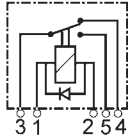

Voltage: 12
Amp: 15/25

Type: Change Over
Terminals: 5
Diode: w/
Alternativ no.: 160802

160367 Micro Relay

Std pkg 1