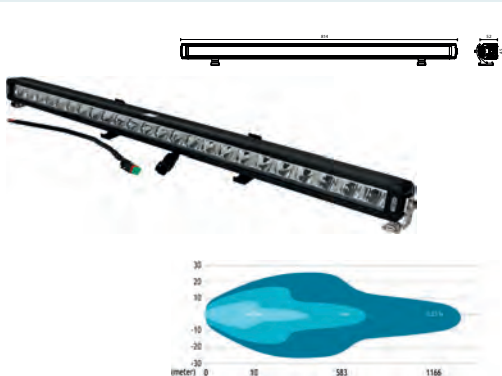

172276 LED Work light bar Std pkg 1

DT Connector: HC-CARGO 193365, 193366. Numberplate Holder: HC-CARGO 172291.

Voltage: 12/24
Watt: 72
Kelvin: 5700
Lumen: 6480
Lux: 3400 @ 10 m

Dim.: 814x52x45 mm
Cable length: 500 mm

Type: 24 LED
Bulb type: Osram
Colour: Black
Material/ bracket: Alu/Steel
Material/house: Aluminium
Material/lens: Polycarbonate
Reflector system: Combo
Shape: Straight
Mount. bracket: Sidemounted/Plan installation
2 poles: w/
Male/female: Male/female
Tightness norm: IP 67
Approval: ECE R10
E-approval: No
Alternativ no.: 172083