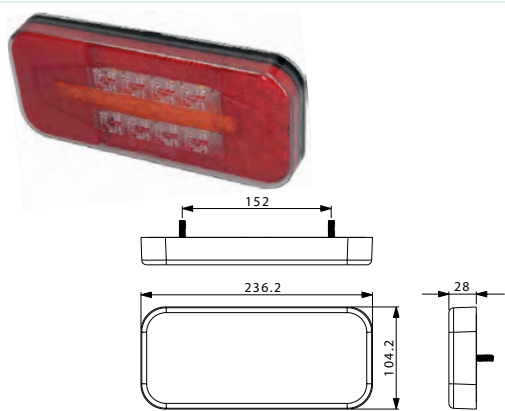

172287 LED Multifunction Lamp Std pkg 1

Cable color: D.I.: Yellow. Stoptlight: Red. Reverse light: Gray. Foglight: Blue. Tail light: Black.

Voltage: 12/24
Dim.: 236.2x104.2x28 mm
Cable length: 500 mm
Dist. mount. holes: 152 mm

Type: LED Multifunction Lamp
Bulb type: LED
Connection: Cable
Material/lens: Polycarbonate
Shape: Oblong
Mount.: 2 screws
No./lamps: 5
Reflector: w/
Numberplate light: w/o
Rear/fog lamp: w/
Reverse light: w/
Tail light: w/
Stop light: w/
RH/LH: RH/LH
Tightness norm: IP 69K
Approval: CE/ECE
E-approval: Yes

172311 LED Multifunction Lamp Std pkg 1

Dynamic indicator