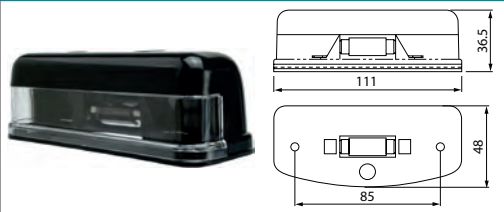

NUMBERPLATE LAMPS CONVENTIONAL

170002 Numberplate Lamp Std pkg 1 Servicing: Universal

Bulb incl.: Yes
Voltage: 12/24
Watt: 5

Dim.: 111x36.5x48 mm

Socket type: S8.5
Colour: Black
Shape: Rectangular
Approval: CE