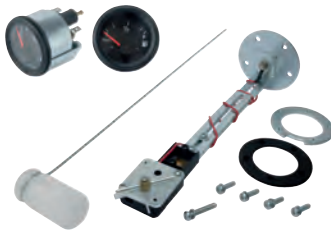

HOUR METER

160702 Hour Meter Std pkg 1

w/o illumination. IP65.

Voltage: 12-28

OD: 52 mm

Type: Mechanical
Mount. type: Hook fastening
Colour: Black

160747 Hour Meter Std pkg 1

w/o illumination.

Voltage: 10-28

OD: 36.5x25 mm

Type: Electrical operated
Colour: Black

160897 Hour Meter Std pkg 1

Digital.

Voltage: 10-28

OD: 52 mm

Type: Electrical operated
Mount. type: Hook fastening
Colour: Black
Digital: Yes

FUEL GAUGES

160701 Fuel Gauge 12V Std pkg 1

Fuel Gauge: HC-CARGO 160873.

Voltage: 12
Ohm: 10-104-180

OD: 52 mm

Mount. type: Hook fastening
Colour: Black
Sender: w/
Alternativ no.: 160895

160872 Fuel Gauge 24V Std pkg 1

Fuel Gauge: HC-CARGO 160873.

Voltage: 24
Ohm: 10-104-180

OD: 71 mm

Mount. type: Hook fastening
Colour: Black
Sender: w/

160873 Fuel Gauge Std pkg 1 Servicing: HC-CARGO 160701, 160872

Voltage: 12/24
Ohm: 10-104-180

OD: 71 mm