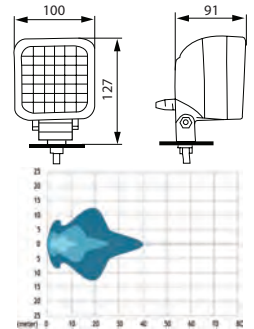

Bulb incl.: No
Watt: 55

Dim.: 100x127x91 mm
Light aperture:
73x73 mm

Type: H3
Socket type: PK22s
Colour: Black
Material/house: Glass
Material/lens: Shockproof plastic
Reflector system: Single
Shape: Square
Mount.: Upright/pendant
Switch: w/o
Mount. bracket: Single bolt fixing
Grill: w/o
Handle: w/o
2 poles: w/
Tightness norm: IP 66