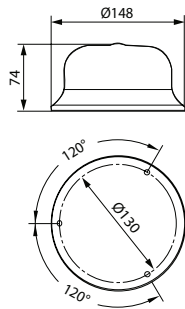

ROTATING BEACONS LED

171763 LED Beacon Std pkg 1

Voltage: 11-110
Amp: 0.7
Watt: 6

OD: 98 mm
Cable length: 300 mm
Height: 130 mm

Bulb type: 6 LED
Lens type: Polycarbonate
Flash rate: 45/min.
Colour: Orange
Mount.: Plan
Flash patterns: 1
Hi impact: Yes
Coiled cable incl.: No
Waterproof: Yes
Tightness norm: IP 66
Approval: ECE R10
E-approval: No

171763 LED Beacon Std pkg 1

SIRENA

Voltage: 12/24
Amp: 1.7/0.8
Watt: 45

OD: 120 mm
Height: 121 mm

Bulb type: 8 LED
Lens type: Polycarbonate
Flash rate: 130/min.
Colour: Orange
Material: Aluminium
Mount.: Standard ISO A - Rod
Base: Rigid
Flash patterns: 2
Hi impact: Yes
Waterproof: Yes
Tightness norm: IP 66
Approval: ECE-R10/ECE-R65
E-approval: Yes

171764 LED Beacon Std pkg 1

SIRENA

Voltage: 12/24
Amp: 1.7/0.8
Watt: 45

OD: 148 mm
Height: 74 mm
Dist. mount. holes:
130 mm

Bulb type: 8 LED
Lens type: Polycarbonate
Flash rate: 130/min.
Colour: Orange
Material: Aluminium
Mount.: Plan
Flash patterns: 2
Hi impact: Yes
Waterproof: Yes
Tightness norm: IP 66
Approval: ECE-R65
E-approval: Yes

171918 LED Beacon Std pkg 1

Dome: HC-CARGO 171941.

Voltage: 12-24
Amp: 1.7/0.8
Watt: Max. 42

OD: 142 mm
Cable length: 400 mm
Height: 128 mm

Bulb type: 10 LED
Lens type: Polycarbonate
Colour: Orange
Material: Aluminium
Mount.: Plan
Flash patterns: 11
Hi impact: Yes
Coiled cable incl.: No
Waterproof: Yes
Tightness norm: IP 65
Approval: SAE/ECE-R65, CISPR 25 Class 5
E-approval: Yes

171919 LED Beacon Std pkg 1

Dome: HC-CARGO 171941.

Voltage: 12-24
Amp: 1.7/0.8
Watt: Max. 42

OD: 142 mm
Cable length: 3000 mm
Height: 128 mm