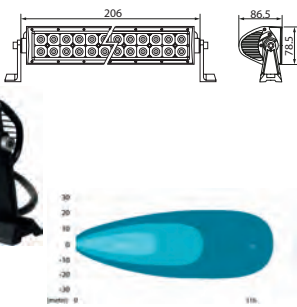

172092 LED Driving Light Bar

Std pkg 1

DT Connector: HC-CARGO 193365, 193366.

Voltage: 10-30
Amp: 2.2/1.2
Watt: 36
Kelvin: 6000
Lumen: 3240

Dim.: 206x86.5x78.5 mm
Cable length: 500 mm

Type: 12 LED
Colour: Black
Material/house: Cast aluminum
Material/lens: Polycarbonate
Reflector system: Driving
Shape: Straight
Mount. bracket: Vertical
Male/female: Male/female
Tightness norm: IP 69K
Ref. no.: 25
Approval: ECE R112
E-approval: Yes