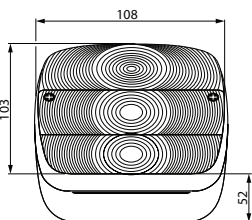

Bulb incl.: No
Watt: 10
Watt 2: 21/5

Dim.: 111x82x74 mm
Dist. mount. holes:
57/87 mm

Socket type: BA15S
Socket type 2: BAY15d
Connection: Terminal
Material: Shockproof plastic
Shape: Rectangular
Fixing screw: 4
Numberplate light: w/o
Rear/fog lamp: w/o
Reverse light: w/o
Position light: w/o
Sidemarker lamp: w/o
Tail light: w/
Stop light: w/
RH/LH: RH/LH
E-approval: Yes

170939 Multi Function Lamp Std pkg 1 Servicing: HC-CARGO 170809, 170828, 170829, 170835, 171049, 171935

Lens: HC-CARGO 170833.

Bulb incl.: No
Watt: 21
Watt 2: 21/5

Dim.: 108x103x52 mm
Dist. mount. holes:
45/55 mm

Socket type: BA15S
Socket type 2: BAY15d
Connection: Terminal
Material: Shockproof plastic
Shape: Square
Fixing screw: 2
Numberplate light: w/o
Rear/fog lamp: w/o
Reverse light: w/o
Position light: w/o
Sidemarker lamp: w/o
Tail light: w/
Stop light: w/
RH/LH: RH/LH
E-approval: Yes

170940 Multi Function Lamp Std pkg 1 Servicing: HC-CARGO 170829

Lens: HC-CARGO 170833.