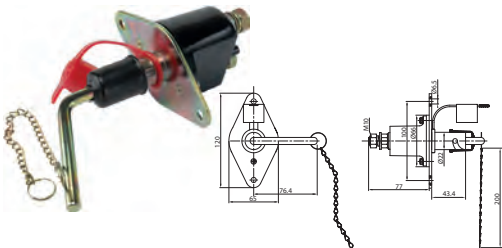

181238 Battery Main Switch Std pkg 1

Spare key: HC-CARGO 180333. Rubber boot: HC-CARGO 180375.

 Voltage: 24
 Amp/5 sec.: 2500
 Amp/cont.: 250

 Dist. mount. holes:
 100 mm

 Type: Battery
 Material: Metal
 No./mounting holes: 2
 Key: Yes
 Waterproof: Yes
 Protection degree: IP 66