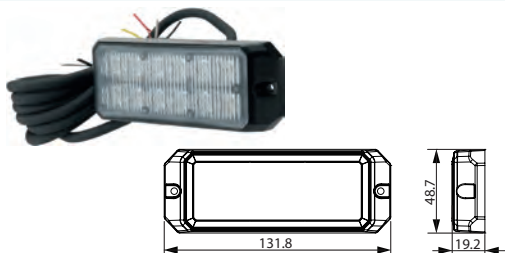

Voltage: 12-24
Amp: 0.75/0.38
Watt: 9

Length: 131.8 mm
Cable length: 2000 mm
Height: 48.7 mm
Width: 19.2 mm

Bulb type: 12 LED
Lens type: Polycarbonate
Colour: Orange
Material: Aluminium
Mount.: Plan
Flash patterns: 25
Waterproof: Yes
Tightness norm: IP 67
Approval: ECE-R10/ECE-R65
E-approval: Yes