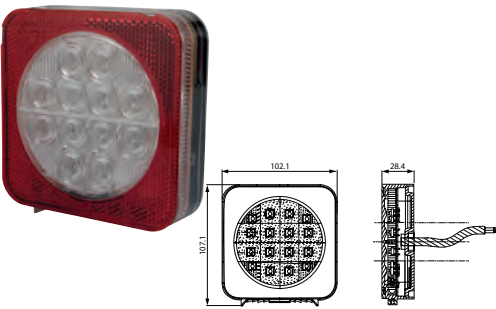

171789 LED Multifunction Lamp Std pkg 1

Vertical mount.

Voltage: 12/24

 Dim.: 102.1x107.1x28.4 mm
 Cable length: 500 mm
 Dist. mount. holes: 45 mm

 Type: LED Tail lamp
 Connection: Cable
 Material: Polycarbonate
 Material/lens: Polycarbonate
 Shape: Square
 Mount.: 2 screws
 No./LEDs: 12
 Reflector: w/
 Numberplate light: w/
 Tail light: w/
 Stop light: w/
 RH/LH: RH/LH
 Tightness norm: IP 67
 E-approval: Yes