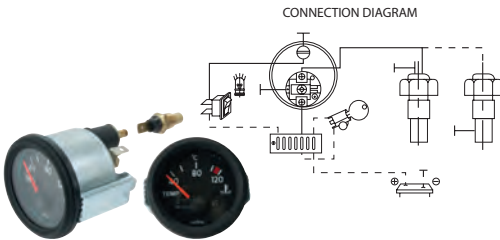

WATER TEMP. GAUGES

160699 Water Temp. Gauge Std pkg 1

Transmitter 1/8" NPTF: HC-CARGO 160786.

Voltage: 12

OD: 52 mm

Type: Electrical operated
Mount. type: Hook fastening
Colour: Black
Measuring range: 40
Sender: w/

160778 Water Temp. Gauge Std pkg 1

Transmitter 1/8" NPTF: HC-CARGO 160786.