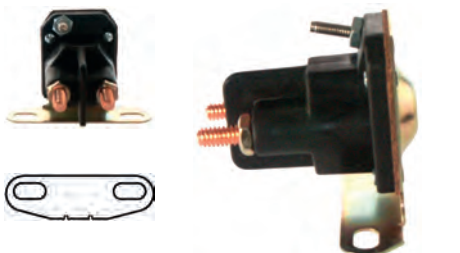

234073 Solenoid

Voltage: 12
Amp: 80

B+: 1/4"-20
Height/B+: 16.85
Thread/terminal 15A:
10-24 UNC
Thread/terminal 50: M5
Total length: 64.15
Coil bolt: 1/4"-20
Coil bolt 2: 16.85

No./mount. holes: 2
No./terminals: 3