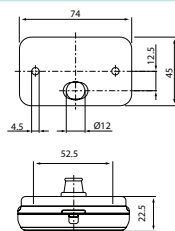

POSITION LAMPS CONVENTIONAL

170875 Position Lamp

Std pkg 1

Bulb incl.: No
Voltage: 12/24
Watt: 5

Dim.: 160x59x45 mm
Dist. mount. holes:
57 mm

Socket type: BA15S
Connection: Screw
Colour/glass: White
Material: Plastic
Fixing screw: 2

171332 Position Lamp

Std pkg 1

Bulb incl.: No
Watt: 5

Dim.: 102x42x28 mm
Dist. mount. holes:
65 mm

Socket type: S8.5
Connection: Terminal
Colour: Black
Colour/glass: White
Material: Plastic
Fixing screw: 2
E-approval: Yes

171493 Position Lamp

Std pkg 1

Bulb incl.: No
Watt: 5

Dim.: 74x45x22.5 mm
Dist. mount. holes:
52 mm

Socket type: S8.5
Connection: Terminal
Colour: Black
Colour/glass: White
Material: Plastic
Shape: Rectangular
Reflector: w/
Fixing screw: 2
E-approval: Yes

POSITION LAMPS LED

171638 LED Position Lamp

Std pkg 1

Angle Bracket: HC-CARGO 171639.

Voltage: 9-36
Watt: 0.9

Dim.: 110x50x19 mm
Dist. mount. holes:
83 mm

Type: LED Position lamp
Connection: Cable
Colour/glass: White
Material: ABS plastic
Material/lens: PMMA
Shape: Rectangular
Mount.: 2 screws
No./LEDs: 3
Reflector: w/
Fixing screw: 2
Position light: w/
Approval: CE/ECE
E-approval: Yes

171717 LED Position Lamp

Std pkg 1

Voltage: 12/24
Watt: 0.4/0.8

Dim.: 130x57x42.5 mm
Dist. mount. holes:
50 mm

Type: LED Position lamp
Socket type: LED
Connection: Cable
Colour/glass: White
Material: Shockproof plastic
Shape: Rectangular
Bracket: Angled
No./LEDs: 1
Reflector: w/
Position light: w/
E-approval: Yes

171718 LED Position Lamp

Std pkg 1

Voltage: 12/24
Watt: 0.4/0.8

Dim.: 130x32x20.5 mm
Dist. mount. holes:
116 mm

Type: LED Position lamp
Socket type: LED
Connection: Cable
Colour/glass: White
Material: Shockproof plastic
Shape: Rectangular
No./LEDs: 1
Reflector: w/
Position light: w/
E-approval: Yes