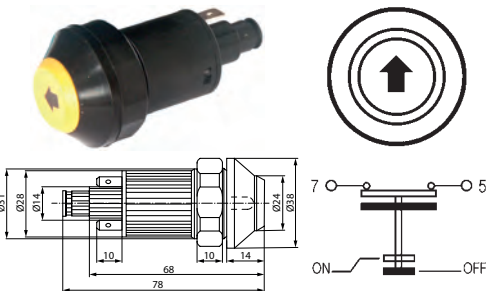

Amp: 16/8

 Mount. hole size:
22.1x44.1 mm

 Type/terminal: Flat
Button colour: Black
Switch combination: (On)/Off/(On)
Bulb incl.: No
Automatic return: No

MULTI PURPOSE

181249 Push Switch Std pkg 1

Spring loaded = (On).