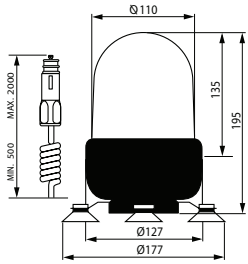

170599 Rotating Beacon Std pkg 1

Dome: HC-CARGO 170691.

Bulb incl.: No
Voltage: 12/24

OD: 127 mm
Cable length: 2000 mm
Height: 195 mm

Bulb type: H1
Lens type: PMMA/ACRYL
Colour: Orange
Model: AEB TYPE 525 M
Mount.: 3 magnets
Base: Magnetic
Coiled cable incl.: Yes
E-approval: Yes

170601 Rotating Beacon Std pkg 1