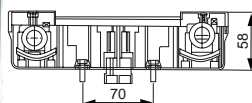

171013 Multi Function Lamp

Std pkg 1

Lens: HC-CARGO 171015. Right: HC-CARGO 171014.

RADEX s.r.l.