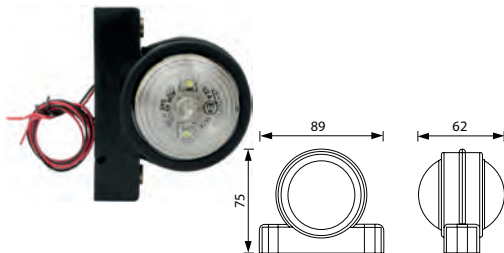

171593 LED Tail-Position Lamp

Std pkg 1

Voltage: 9-36

Dim.: 75x89x62 mm
OD: 45 mm
Cable length: 330 mm
Dist. mount. holes:
78 mm

Type: LED Tail/position lamp
Connection: Cable
Colour/glass: Red/white
Material: Rubber
Shape: Round
No./LEDs: 2x3
Position light: w/
RH/LH: RH/LH
Tightness norm: IP 65
Approval: SAE
E-approval: Yes