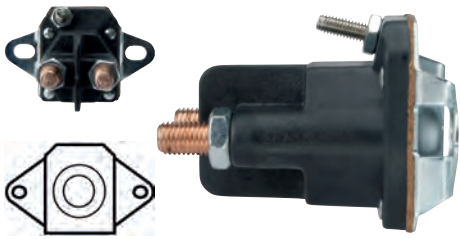

231526 Solenoid

Relay w/ 1/4" B+: HC-CARGO 234070.

Voltage: 12
Amp: 80

B+: 5/16-24
Height/B+: 9.50
Thread/terminal 50:
M4
OD: 55.85
Total length: 65.15
Coil bolt: 5/16"-24
Coil bolt 2: 9.50

No./mount. holes: 2
No./terminals: 3