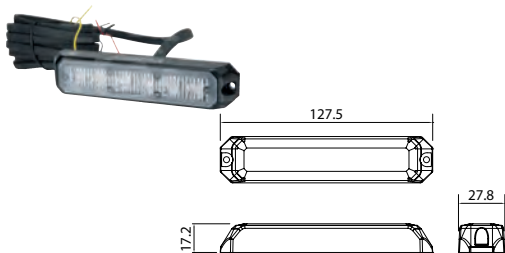

171926 LED Flash, amber Std pkg 1

Fits w/ rubber adapter for flush mount: HC-CARGO 171817.

Voltage: 12-24
Amp: 0.39/0.20
Watt: 9.6

Length: 127.5 mm
Cable length: 3000 mm
Height: 17.2 mm
Width: 27.8 mm

Bulb type: 6 LED
Lens type: Polycarbonate
Colour: Orange
Material: Aluminium
Mount.: 3 m ADR Cable
Flash patterns: 5
Waterproof: Yes
Tightness norm: IP 67
Approval: ECE-R10/ECE-R65
E-approval: Yes