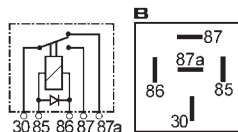

Voltage: 12
Amp: 20/30

Type: Change Over
Terminals: 5
Bracket: w/
Diode: w/
Alternativ no.: 160823

160308 Relay

Std pkg 1 Servicing: Mercedes-Benz