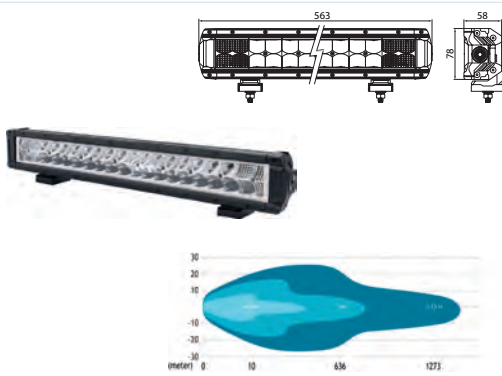

172278 LED Work light bar Std pkg 1

Mounting Bracket Kit: HC-CARGO 172282, 172202. Numberplate Holder: HC-CARGO 172291.

Voltage: 12/24
Watt: 120
Kelvin: 5700
Lumen: 10800
Lux: 4050

Dim.: 563x58x78 mm
Cable length: 500 mm

Type: 40 LED
Bulb type: Osram
Material/ bracket: Aluminium
Material/house: Aluminium
Material/lens: Polycarbonate
Reflector system: Combo
Model: Heated Lens
Shape: Straight
Mount. bracket: Sidemounted/Plan installation
2 poles: w/
Male/female: Male/female
Tightness norm: IP 67
Approval: ECE R10
Alternativ no.: 170098