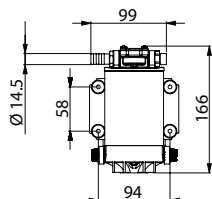

Voltage: 24
Amp: 7.5

Dim.: 166x117x94 mm
Hose connection:
14 mm
Capacity: 8 l/min.
Pressure: 2 bar
Pressure: 29 PSI

Type: Fluid
Gear
Pump housing: Brass
Pump shaft: Stainless steel
Impeller: Rubber
Pinion: Bronze