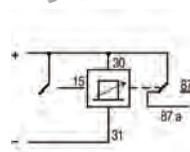

0.5 sec. -6 hours.

Voltage: 12
Amp: 10

Terminals: 5

160928 Multitimer Relay Std pkg 1

0.5 sec. -6 hours.

Voltage: 24
Amp: 10

Terminals: 5

161008 Multitimer Relay Std pkg 1