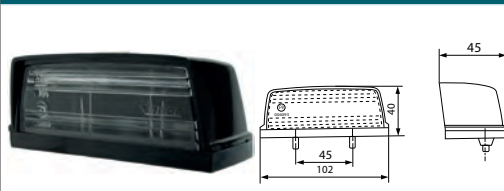

171045 Numberplate Lamp Std pkg 1

Bulb incl.: No
Voltage: 12/24
Watt: 5
Watt: 5

Dim.: 102x40x45 mm
Dist. mount. holes: 45 mm

Type: Illumination of numberplate
Socket type: S8.5
Connection: Terminal
Colour: Black
Material: Shockproof plastic
Shape: Rectangular
Fixing screw: 2
E-approval: Yes