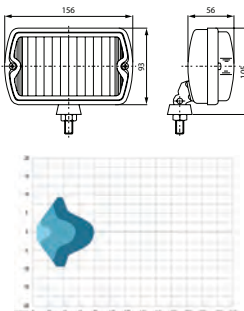

Bulb incl.: No
Watt: 55
Watt 2: 70

Dim.: 156x105x56 mm
Light aperture:
110x75 mm

Type: Fog light
Bulb type: H3
Bulb type 2: H3
Socket type: PK22s
Socket type 2: PK22s
Colour: Black
Material: Metal
Material/lens: Glass
Shape: Rectangular
Mount.: Mounted below
E-approval: Yes