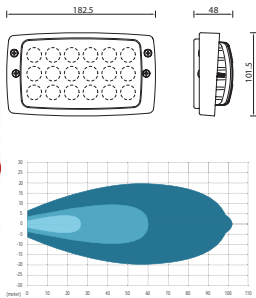

Voltage: 10-30
Watt: 27
Kelvin: 6000
Lumen: 3375

Dim.: 182.5x48x101.5 mm
Cable length: 1000 mm

Type: Osram
Bulb type: 18 LED
Colour: Black
Material/ bracket: Cast aluminum
Material/house: Polyamid
Material/lens: Polycarbonate
Reflector system: Combo
Shape: Rectangular
Switch: w/o
Mount. bracket: Built-in
2 poles: w/o
Tightness norm: IP 69K
Approval: ECE R10

172292 LED Work Lamp

Std pkg 1