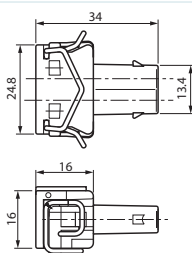

Type/terminal: Junior Power Timer
Colour: Black
No./poles: 2
Plug: Female