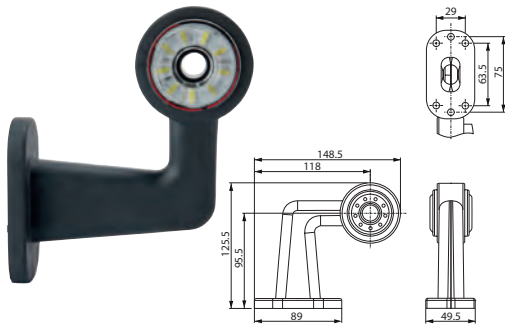

171959 LED Tail-Position Lamp

Std pkg 1

Voltage: 12-24

Dim.:
148.5x125.5x89 mm
Cable length: 300 mm
Dist. mount. holes:
63.5/75/29 mm

Type: LED Tail/position lamp
Connection: Cable
Colour: Black
Colour/glass: Red/white
Material: Rubber
Material/lens: Shockproof plastic
Shape: Round
Mount.: 6 screws
Position light: w/
Tail light: w/
RH/LH: LH
Tightness norm: IP 68
E-approval: Yes