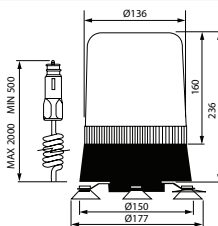

Bulb incl.: Yes
Voltage: 12

OD: 177 mm
Height: 236 mm

Bulb type: H1
Lens type: PMMA/ACRYL
Colour: Orange
Model: AEB TYPE 595 M
Mount.: 3 magnets
Base: Magnetic
Coiled cable incl.: Yes
E-approval: Yes

170438 Rotating Beacon Std pkg 1

Dome: HC-CARGO 170308, 170366. Motor: HC-CARGO 170505. Base Plate: HC-CARGO 170309. Coil cable: lenght 2 m.