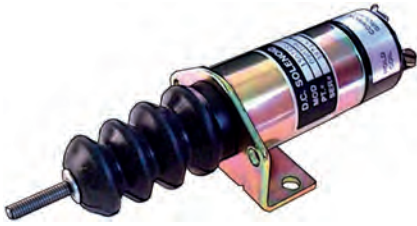

**SOLENOID SHUTDOWN
EXTERNALLY SWITCHED**
090109 Shutdown Solenoid Std pkg 1

This solenoid can't switch off by itself, it will have to be controlled externally.

Amp/hold: 0.7
Amp/pull: 30

Thread size: 6
Thread type: mm
Pull rating: 40N at 25.4 mm
Return spring: 9N
Hold rating: 89N