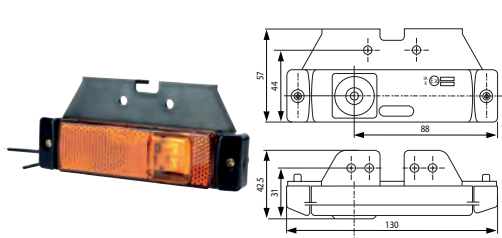

171721 LED Side Marker Lamp Std pkg 1

Voltage: 12/24

Dim.: 130x57x42.5 mm
Cable length: 210 mm
Dist. mount. holes:
50 mm

Type: LED Side marker lamp
Connection: Cable
Colour/glass: Orange
Material: Shockproof plastic
Shape: Rectangular
Bracket: Angled
No./LEDs: 1
Reflector: w/
Sidemarker lamp: w/
E-approval: Yes