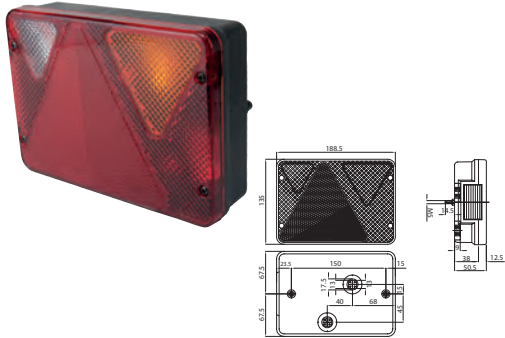

Bulb incl.: Yes
Voltage: 12
Watt: 21
Watt 2: 21/5
Watt 3: 5

Dim.:
188.5x135x50.5 mm
Dist. mount. holes:
150 mm

Socket type: BA15S
Socket type 2: BAY15d
Socket type 3: S8.5
Connection: Multiplug
Colour: Black
Material: Polypropylene
Material/lens: PMMA
Shape: Rectangular
Reflector: w/
Fixing screw: 2
Numberplate light: w/
Rear/fog lamp: w/
Reverse light: w/o
Position light: w/o
Sidemarker lamp: w/o
Tail light: w/
Stop light: w/
RH/LH: RH
E-approval: Yes

172049 Multi Function Lamp Std pkg 1 Servicing: UK

Lens: HC-CARGO 172057. Plug: HC-CARGO 171537, 171538. Left: HC-CARGO 172050.