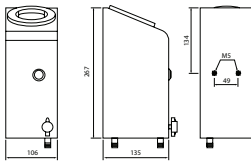

060222 Cabin Heater Std pkg 1

This Cabin heater is easily installed in small off road vehicles or as auxiliary heater in buses and delivery vans. The heating cycle is controlled by means of the built-in 1/4-turn water valve and the built-in switch. Heat-On 1331-12.

Voltage: 12
Watt/speed 1: 42

Dim.: 267x106x135 mm
Water connection OD: 12 mm
Capacity kW/speed 1: 1.9
Airflow speed 1: 120 m³/h

Cabinet: Metal

060223 Cabin Heater Std pkg 1

This very powerful cabin heater is used for airrecirculation and has all connections behind a cover allowing hoses and cables to be led in any direction. It has a powerfull fan (230 W), controlled by means of a built-in 1/4-turn water valve. Efficient distribution of the air through the adjustable air vents provides for demisting of the cabin screens w/o the use of extra tubes and nozzles.