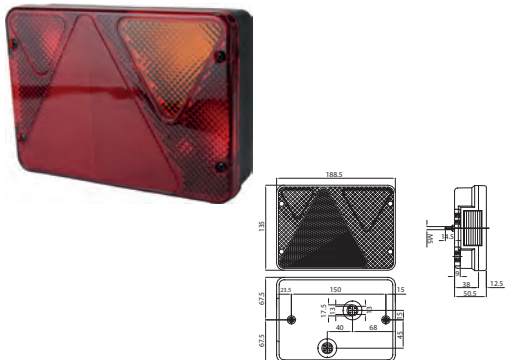

Bulb incl.: Yes
Voltage: 12
Watt: 21
Watt 2: 21/5
Watt 3: 5

Dim.:
188.5x135x50.5 mm
Dist. mount. holes:
150 mm

Socket type: BA15S
Socket type 2: BAY15d
Socket type 3: S8.5
Connection: Multiplug
Colour: Black
Material: Polypropylene
Material/lens: PMMA
Shape: Rectangular
Reflector: w/
Fixing screw: 2
Numberplate light: w/
Rear/fog lamp: w/
Reverse light: w/o
Position light: w/o
Sidemarker lamp: w/o
Tail light: w/
Stop light: w/
RH/LH: RH
E-approval: Yes

172050 Multi Function Lamp Std pkg 1 Servicing: UK

Lens: HC-CARGO 172058. Plug: HC-CARGO 171537, 171538. Right: HC-CARGO 172049.