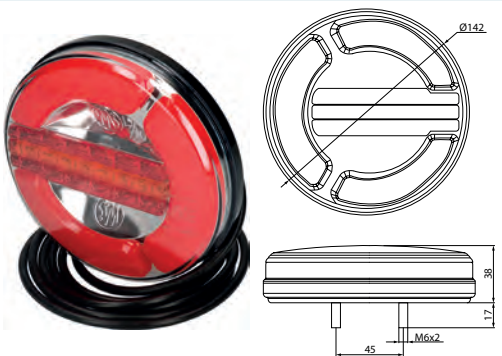

Voltage: 12/24

OD: 142 mm
Cable length: 2000 mm
Dist. mount. holes:
45 mm

Type: LED Multifunction Lamp
Connection: Cable
Colour: Black
Colour/glass: Transparent
Material: PC/ABS
Material/lens: PC/PMMA
Shape: Round
Fixing screw: 2
Tail light: w/
Stop light: w/
RH/LH: RH/LH
Tightness norm: IP 66/68
Approval: ECE R10
E-approval: Yes