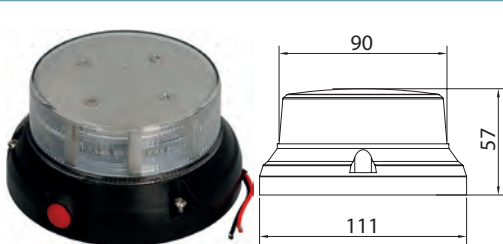

172308 LED Beacon Std pkg 1

Voltage: 10-30
Watt: 16

OD: 111 mm
Cable length: 290 mm
Height: 57 mm
Temp.: -40- +65 °C

Bulb type: 32 LED
Lens type: Polycarbonate
Colour: Orange
Material: Aluminium
Mount.: Plan
Flash patterns: 3
Coiled cable incl.: No
Tightness norm: IP 67/IP 69K
Approval: ECE-R10/ECE-R65
E-approval: Yes

SPARE PARTS

171941 Dome Std pkg 1 Servicing: HC-CARGO 171918, 171919, 171920