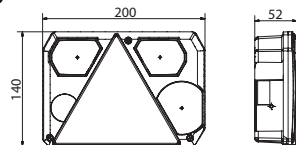

172022 Multi Function Lamp Std pkg 1

Lens: HC-CARGO 172024. Multi connector: HC-CARGO 171537, 171538. Left: HC-CARGO 172021.