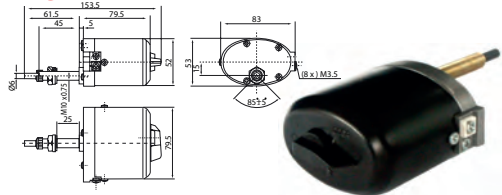

160558 Wiper Motor Std pkg 1 Servicing: HC-CARGO 160022, 160023, 160024

Black motor.

DOGA