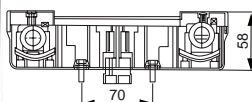

171014 Multi Function Lamp

Std pkg 1

Lens: HC-CARGO 171016. Left: HC-CARGO 171013.

RADEX s.r.l.