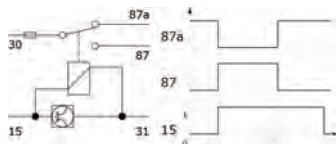

Voltage: 12
Amp: 20

Delay time: 3.5 sec

Type: Delay off
Terminals: 5
Bracket: w/

TIME DELAY - 24 V

160466 Time Delay Relay Std pkg 1

For A/C compressor, bus doors and time delayed motors.