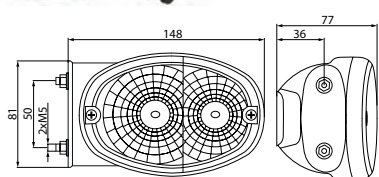

172243 Multifunction Lamp Std pkg 1