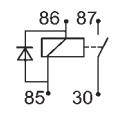

160890 Mini Relay

Std pkg 1

Voltage: 24
Amp: 20

Terminals: 4
Bracket: w/
Diode: w/