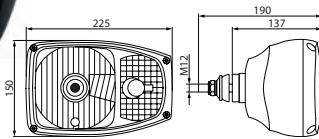

172256 Head Lamp Std pkg 1

DTM Connector: HC-CARGO 193355.