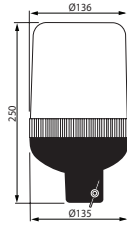

WARNING LIGHTS

ROTATING BEACONS CONVENTIONAL

170295 Rotating Beacon Std pkg 1

Dome: HC-CARGO 170308, 170366. Motor: HC-CARGO 170505. Base Plate: HC-CARGO 170309.