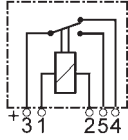

MICRO

160365 Micro Relay

Std pkg 1

Servicing: Mercedes-Benz

Voltage: 12
Amp: 10/20

Type: Change Over
Terminals: 5

160366 Micro Relay

Std pkg 1