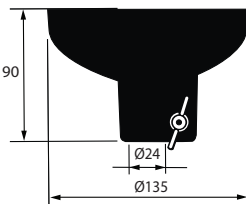

OD: 135 mm
Height: 90 mm

Model: TYPE 590/595/595M