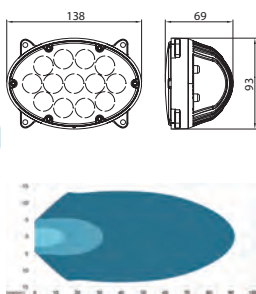

Voltage: 10-30
Watt: 39
Kelvin: 6000
Lumen: 3900

Cable length: 190 mm

Type: 13 LED
Bulb type: 13 LED
Colour: Black
Material/house: Cast aluminum
Material/lens: Polycarbonate
Reflector system: Flood
Shape: Oval
Mount.: Built-in
Switch: w/o
Mount. bracket: 4 screws
2 poles: w/
Tightness norm: IP 68/69K
Approval: ECE R10