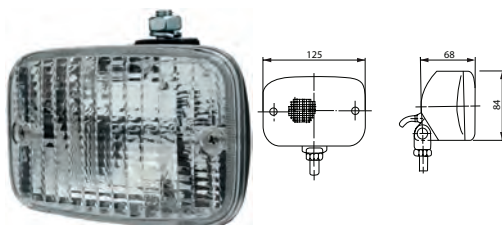

Bulb incl.: No
Watt: 21

Dim.: 125x84x68 mm

Socket type: BA15S
Connection: Terminal
Colour: Black
Material: Shockproof plastic
Shape: Rectangular
Bracket: Pendant
Fixing screw: M10
Reverse light: w/
E-approval: Yes

172014 Reversing Lamp

Std pkg 1