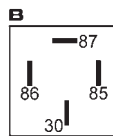

160926 Mini Relay

Std pkg 1

Voltage: 24
Amp: 15

Type/fuse: ATO
Terminals: 4
Bracket: w/
Fuse incl.: Yes