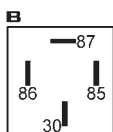

Std pkg 1

 Voltage: 24
Amp: 30

 Terminals: 4
Bracket: w/
Diode: w/

MINI - 24 V HIGH PERFORMANCE
160240 Mini Relay

Std pkg 1

w/ two 6.3 mm and two 9.5 mm terminals. (terminals 30 and 87).

 Voltage: 24
Amp: 40