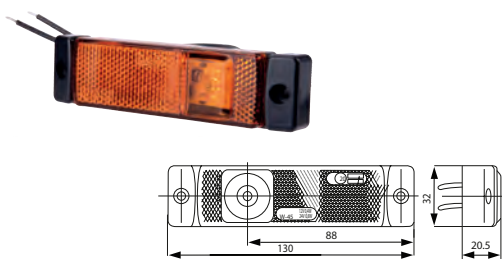

171722 LED Side Marker Lamp Std pkg 1

Voltage: 12/24

Dim.: 130x32x20.5 mm
Dist. mount. holes:
116 mm

Type: LED Side marker lamp
Connection: Cable
Colour/glass: Orange
Material: Shockproof plastic
Shape: Rectangular
Mount.: Flat w/ 2 fixing holes
No./LEDs: 1
Reflector: w/
Fixing screw: 2
Sidemarker lamp: w/
E-approval: Yes