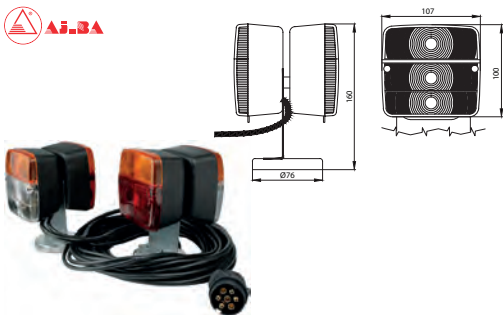

Bulb incl.: Yes
Voltage: 12

Dim.: 107x100 mm
Cable length:
4500/7500 mm

Connection: Cable
Shape: Square
Mount.: Magnetic
No./lamps: 2
Position light: w/
Tail light: w/
Stop light: w/

170829 Number Plate Holder Std pkg 1

Straps incl. 7-pole plug. Multi Function Lamp: HC-CARGO 170939, 170940.