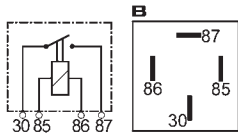

EL. SPECIFICATIONS

DIMENSIONS

ADDITIONAL SPECIFICATIONS

160311 Mini Relay Std pkg 1

 Voltage: 12
Amp: 40

 Terminals: 4
Bracket: w/

160480 Mini Relay Std pkg 1

Relay Multiplug: HC-CARGO 193373.