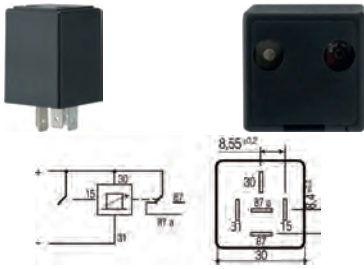

161008 Multitimer Relay Std pkg 1

0.5 sec. -10 hours.

Voltage: 12
Amp: 10

Terminals: 5

FLASHER UNITS - 12 V

160115 Flasher Unit Std pkg 1

Voltage: 12
Watt: 138

Terminals: 2

160116 Flasher Unit Std pkg 1

Voltage: 12
Watt: 138

Terminals: 3

160242 Flasher Unit Std pkg 1 Servicing: Audi

Voltage: 12
Watt: 2/4x21

Terminals: 3
Bracket: w/

160243 Flasher Unit Std pkg 1 Servicing: Ford

Voltage: 12
Watt: 2/4x21

Terminals: 4
Bracket: w/

160244 Flasher Unit Std pkg 1 Servicing: Land Rover

For vehicles w/ towbars.

MAHLE

Voltage: 12
Watt: 2+1/6x21

Terminals: 4
Bracket: w/

160263 Flasher Unit Std pkg 1 Servicing: Steyr

Voltage: 12
Watt:
2+1+1/8x21

Bracket: w/