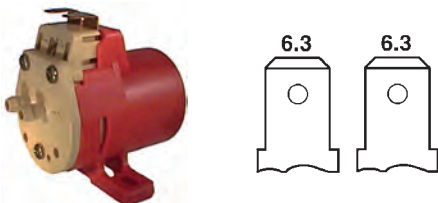

Voltage: 12

Capacity: 1500 ml/min.

Type: Universal
Pump type: Single

160289 Washer Pump Std pkg 1 Servicing: Peugeot, Citroen, Renault