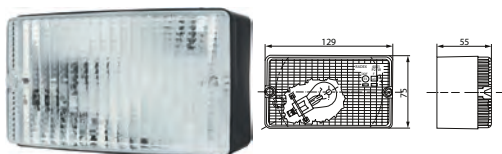

TAIL LIGHTS

REVERSING LAMPS CONVENTIONAL

170689 Reversing Lamp

Std pkg 1

Bulb incl.: No
Watt: 21

Dim.: 129x75x55 mm
Dist. mount. holes:
56 mm

Socket type: BA15S
Connection: Terminal
Colour: Black
Shape: Rectangular
Bracket: Straight
Fixing screw: 1
Reverse light: w/
E-approval: Yes

170934 Reversing Lamp

Std pkg 1