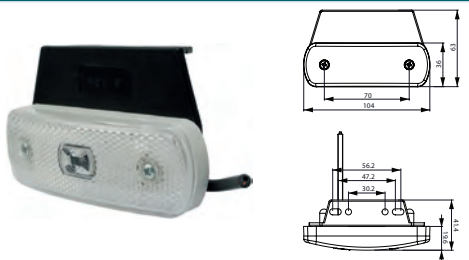

172039 LED Position Lamp Std pkg 1

Voltage: 12/24
Watt: 0.49

Dim.: 104x36x19.6 mm
Cable length: 500 mm
Dist. mount. holes:
52 mm

Type: LED Position lamp
Connection: Cable
Colour/glass: White
Material: Shockproof plastic
Bracket: Angled
No./LEDs: 1
Reflector: w/
Fixing screw: 2
Position light: w/
E-approval: Yes