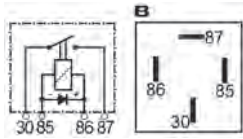

Voltage: 24
Amp: 30

Type: High performance
Terminals: 4
Bracket: w/
Diode: w/

161035 Mini Relay Std pkg 1 Servicing: Scania