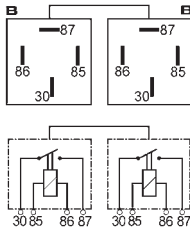

TWIN

160267 Twin Relay

Std pkg 1 Servicing: VW

MAHLE®