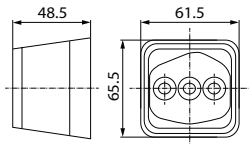

Bulb incl.: No
Watt: 5

Dim.: 62x62x45 mm
Dist. mount. holes:
30 mm

Socket type: S8.5
Connection: Terminal
Colour/glass: Red
Material: Shockproof plastic
Shape: Rectangular
Fixing screw: 2
Position light: w/
E-approval: Yes

171174 Position Lamp Std pkg 1

Lens: HC-CARGO 171242.

RADEX s.r.l.