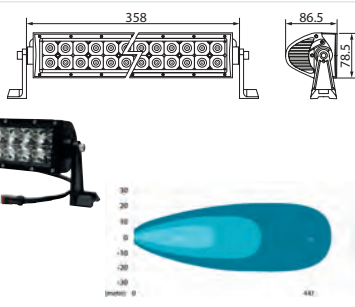

Voltage: 10-30
Amp: 4.2/2.2
Watt: 72
Kelvin: 6000
Lumen: 6480

Dim.: 358x86.5x78.5 mm
Cable length: 500 mm

Type: 24 LED
Colour: Black
Material/house: Cast aluminum
Material/lens: Polycarbonate
Reflector system: Driving
Shape: Straight
Mount. bracket: Vertical
Male/female: Male/female
Tightness norm: IP 69K
Ref. no.: 40
Approval: ECE R112
E-approval: Yes