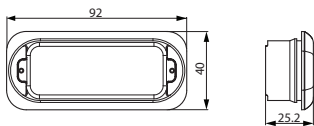

Length: 114.4 mm
Height: 24.9 mm
Width: 40 mm

Colour: Black
Material: Rubber

171728 Rubber Adapter for Flush Mount Std pkg 1 Servicing: HC-CARGO 171641, 171642, 171644, 171905