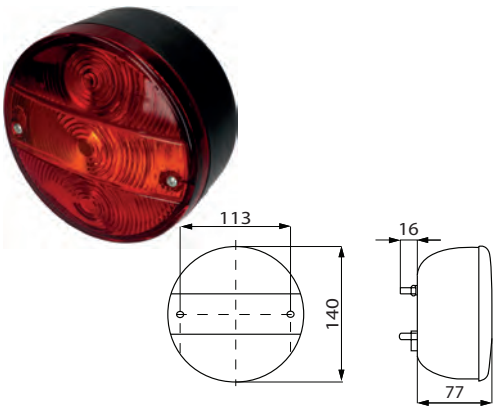

Bulb incl.: No
Watt: 21
Watt 2: 5

Dim.: 140x77 mm
OD: 140 mm
Dist. mount. holes:
45 mm

Socket type: BA15S
Socket type 2: BA15S
Connection: Terminal
Material: Shockproof plastic
Shape: Round
Fixing screw: 2
Numberplate light: w/
Rear/fog lamp: w/o
Reverse light: w/o
Position light: w/o
Sidemarker lamp: w/o
Tail light: w/
Stop light: w/
E-approval: Yes

171329 Multi Function Lamp Std pkg 1

Mounting kit: HC-CARGO 171266. Lens: HC-CARGO 171330.