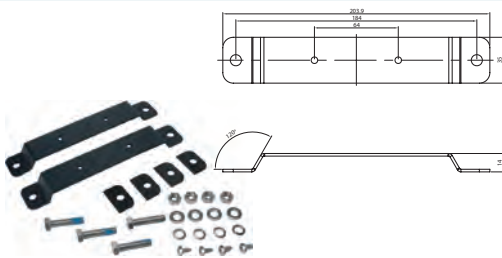

171855 Mounting Bracket for LED Micro Light Bar

Std pkg 1

Servicing: HC-CARGO 171854