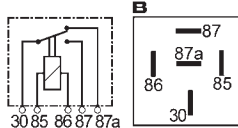

Std pkg 1

 Voltage: 12
Amp: 20/30

 Type: Change Over
Terminals: 5
Bracket: w/
Alternativ no.: 160804

160270 Relay

Std pkg 1

 Voltage: 12
Amp: 20/30

 Type: Change Over
Terminals: 5
Bracket: w/
Diode: w/
Alternativ no.: 160823