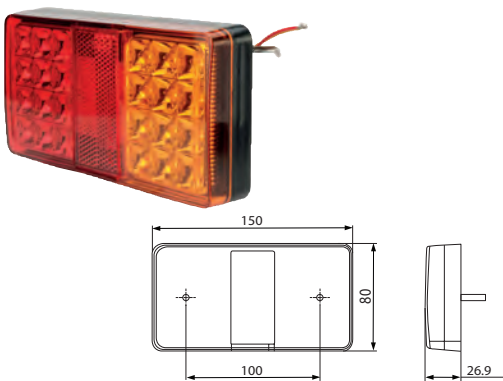

171667 LED Multifunction Lamp Std pkg 1

White = ground. Brown = tail light. Red = stop. Yellow = indicator.

Voltage: 12/24

 Dim.: 150x80x26.9 mm
 Dist. mount. holes:
 100 mm

 Type: LED Multifunction Lamp
 Connection: Cable
 Material: Plastic
 Shape: Rectangular
 No./LEDs: 24
Reflector: w/
 Numberplate light: w/o
 Rear/fog lamp: w/o
 Reverse light: w/o
 Position light: w/o
 Sidemarker lamp: w/o
 Tail light: w/
 Stop light: w/
 Tightness norm: IP 67
 E-approval: Yes