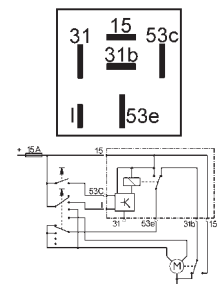

MICRO

160368 Micro Relay Std pkg 1

Voltage: 24
Amp: 4/10

Type: Change Over
Terminals: 5

160521 Micro Relay Std pkg 1

Voltage: 24
Amp: 5/10

Type: Change Over
Terminals: 5
Diode: w/

161010 Micro Relay Std pkg 1

Voltage: 24
Amp: 20/10

Type: Change Over
Terminals: 5
Resistor: w/

161020 Micro Relay Std pkg 1

Voltage: 24
Amp: 10/15

Type: Change Over
Terminals: 5
Diode: w/

TIME DELAY - 12 V

160297 Time Delay Relay Std pkg 1 Servicing: Alfa Romeo, Opel, Audi, VW, Renault, Citroen, Peugeot, Volvo, Seat, Saab, Porsche, Skoda, Ford, Vauxhall

For windshield wiper and washer. Also for universal use.

Voltage: 12
Amp: 15

Delay time: 3.5 sec.

160570 Time Delay Relay Std pkg 1 Servicing: Universal

MAHLE

Voltage: 12
Amp: 20

Delay time: 12 min.

Terminals: 5