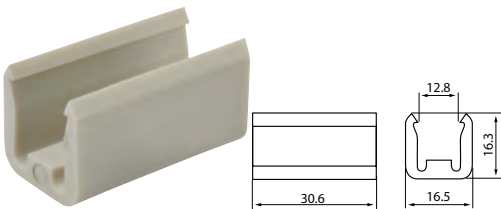

RADEX s.r.l.

Dim.: 55x28 mm

Colour: Green
RH/LH: RH

172015 Cable w/ plug Std pkg 2

Cover of click-in connector: HC-CARGO 172016.

Roll size: 1 m

Shape: Round

172016 Cover of click-in connector Std pkg 10 Servicing: HC-CARGO 171730, 171731, 171732, 171733, 171734, 172015