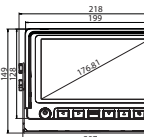

Voltage: 12-24

Height: 149 mm
Depth: 82 mm
Display size: 7"
Width: 218 mm
Resolution:
800x480 pixels

Signal system: PAL
Type: TFT-LCD
Camera type: Colour - Wireless
Mount. bracket: w/
Remote control: w/o
Loudspeaker: w/
Audio: Yes
Mirror function: w/
Language: English
Alternativ no.: 161049

161034 Monitor

Std pkg 1

Servicing: HC-CARGO 161046