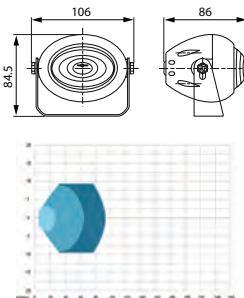

Bulb incl.: No
Watt: 55
Watt 2: 70

Dim.: 106x84.5x86 mm
Light aperture:
55x35 mm

Type: Fog light
Bulb type: H3
Bulb type 2: H3
Socket type: PK22s
Socket type 2: PK22s
Material: Shockproof plastic
Material/lens: Glass
Shape: Oval
Mount.: U-bracket w/ 2 holes
No./lamps: 2
E-approval: Yes

171362 Fog Lamp

Std pkg 1