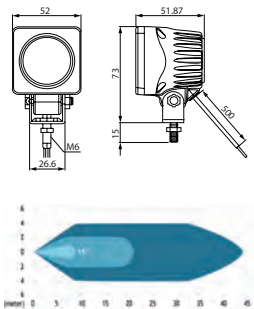

171847 LED Work Lamp

Std pkg 1

Voltage: 10-80
Amp: 0.3
Watt: 5
Candela: 2000
Kelvin: 5000-6500
Lumen: 600

Dim.: 52x51.9x72.3 mm
Cable length: 300 mm

Type: 1 LED
Inclination/downwards: Yes
Inclination/upwards: Yes
Colour: Black
Reflector system: Spot
Shape: Square
Switch: w/o
2 poles: w/o
Tightness norm: IP 67
Approval: ECE R10

171944 LED Work Lamp

Std pkg 1