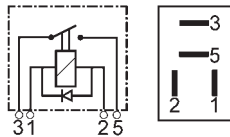

Voltage: 12
Amp: 25

Terminals: 4
Diode: w/

160812 Micro Relay Std pkg 1