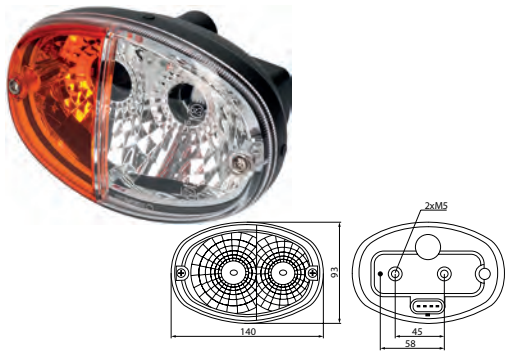

172244 Flasher/Position Lamp   Std pkg 1   Servicing: JCB

AMP SuperSeal: HC-CARGO 192084.

Bulb incl.: No
Voltage: 12/24
Watt: 21
Watt 2: 21/5

Dim.: 140x93 mm
Dist. mount. holes:
45 mm

Bulb type: P21W
Bulb type 2: R5W
Socket type: BA15S
Socket type 2: BA15S
Connection: AMP SuperSeal 1.5
Colour: Black
Material: Plastic
Shape: Oval
Mount.: 2 screws
Tail light: w/
RH/LH: RH/LH
Tightness norm: IP 55
E-approval: Yes
Alternativ no.: 172245