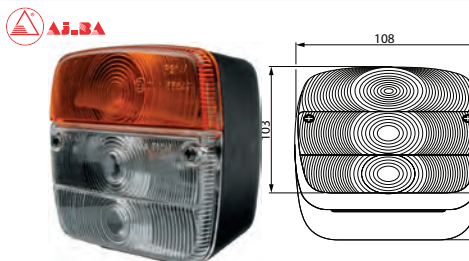

FLASHER-POSITION LAMPS CONVENTIONAL

170941 Flasher/Position Lamp Std pkg 1 Servicing: HC-CARGO 170828

Lens: HC-CARGO 170834.

Bulb incl.: No
Watt: 21
Watt 2: 5

Dim.: 108x103x52 mm
Dist. mount. holes:
55 mm

Socket type: BA15S
Socket type 2: S8.5
Connection: Terminal
Material: Shockproof plastic
Shape: Square
Fixing screw: 2
Position light: w/
RH/LH: RH/LH
E-approval: Yes