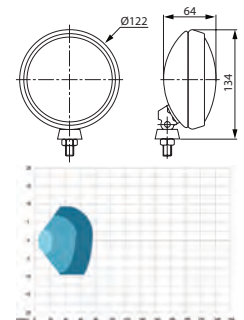

171364 Fog Lamp

Std pkg 1

Bulb incl.: No
Voltage: 12/24
Watt: 55/70
Watt: 55
Watt 2: 70

Dim.: 122x134x64 mm
Light aperture: 95 mm

Type: Fog light
Bulb type: H3
Bulb type 2: H3
Socket type: PK22s
Socket type 2: PK22s
Colour: Black
Material: Metal
Material/lens: Glass
Shape: Round
Mount.: Mounted below
E-approval: No

171366 Fog Lamp

Std pkg 1