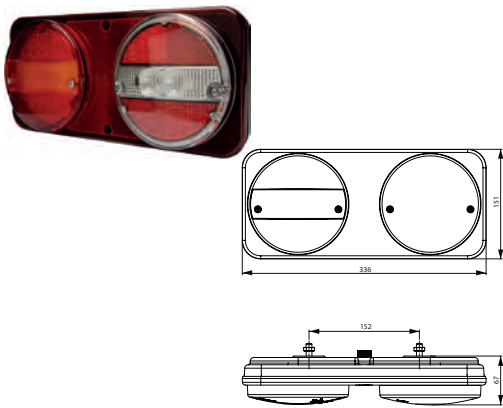

171666 LED Multifunction Lamp Std pkg 1

Left: HC-CARGO 171665.

Voltage: 12/24

Dim.: 336x151x67 mm
Dist. mount. holes:
152 mm

Type: LED Multifunction Lamp
Connection: Terminal
Material: Shockproof plastic
Shape: Rectangular
Reflector: w/
Numberplate light: w/o
Rear/fog lamp: w/o
Reverse light: w/
Position light: w/o
Sidemarker lamp: w/o
Tail light: w/
Stop light: w/
RH/LH: RH
Tightness norm: IP 54
E-approval: Yes

171667 LED Multifunction Lamp Std pkg 1

White = ground. Brown = tail light. Red = stop. Yellow = indicator.