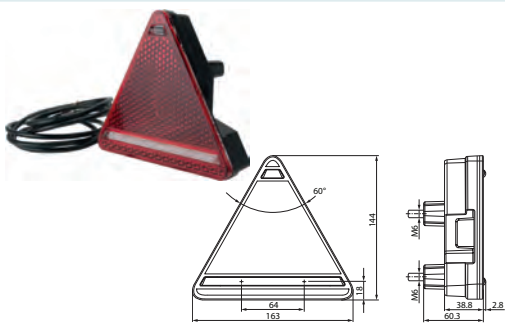

Voltage: 12-24

Dim.: 163x144 mm
Cable length: 1850 mm
Dist. mount. holes: 64 mm

Type: LED Tail lamp
Connection: Cable
Colour: Black
Colour/glass: Red
Material: PP
Material/lens: PMMA
Shape: Triangle
Mount.: Horizontal
Reflector: w/
Fixing screw: 2
Tail light: w/
Stop light: w/
LEDs: w/
RH/LH: RH
Tightness norm: IP 66/68
E-approval: Yes

172214 LED Multifunction Lamp Std pkg 1

w/ built-in resistor.