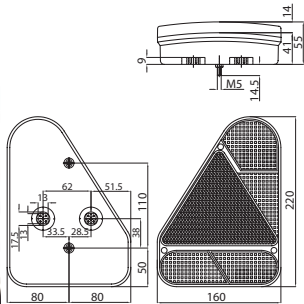

Bulb incl.: Yes
Voltage: 12
Watt: 21/5
Watt 2: 21

Dim.: 220x160x55 mm
Dist. mount. holes:
110 mm

Socket type: BAY15d
Socket type 2: BA15S
Connection: Multiplug
Colour: Black
Material: Polypropylene
Material/lens: Polycarbonate
Shape: Triangle
Mount.: Sidemounted
Reflector: w/
Fixing screw: 2
Numberplate light: w/o
Rear/fog lamp: w/
Reverse light: w/o
Position light: w/o
Sidemarker lamp: w/o
Tail light: w/
Stop light: w/
RH/LH: RH
E-approval: Yes

172153 Multi Function Lamp Std pkg 1

Right: HC-CARGO 172154.