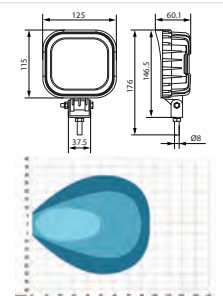

171752 LED Work Lamp

Std pkg 1

White cable to ground. Black cable to +12/36 V.