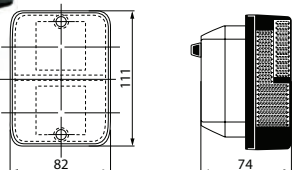

MULTI FUNCTION LAMPS TRAILER LAMPS CONVENTIONAL

170685 Multi Function Lamp Std pkg 1

Lens: HC-CARGO 170687.

Bulb incl.: No
Watt: 21
Watt 2: 21/5

Dim.: 104x98x50 mm
Dist. mount. holes:
45/55 mm

Socket type: BA15S
Socket type 2: BAY15d
Connection: Terminal
Material: Shockproof plastic
Shape: Square
Fixing screw: 2
Numberplate light: w/ w/o
Rear/fog lamp: w/o
Reverse light: w/o
Position light: w/o
Sidemarker lamp: w/o
Tail light: w/
Stop light: w/
RH/LH: RH/LH
E-approval: Yes

170846 Multi Function Lamp Std pkg 1

Lens: HC-CARGO 170847.

Bulb incl.: No
Watt: 10
Watt 2: 21/5

Dim.: 111x82x74 mm
Dist. mount. holes:
57/87 mm

Socket type: BA15S
Socket type 2: BAY15d
Connection: Terminal
Material: Shockproof plastic
Shape: Rectangular
Fixing screw: 4
Numberplate light: w/o
Rear/fog lamp: w/o
Reverse light: w/o
Position light: w/o
Sidemarker lamp: w/o
Tail light: w/
Stop light: w/
RH/LH: RH/LH
E-approval: Yes

170939 Multi Function Lamp Std pkg 1 Servicing: HC-CARGO 170809, 170828, 170829, 170835, 171049, 171935

Lens: HC-CARGO 170833.

Bulb incl.: No
Watt: 21
Watt 2: 21/5

Dim.: 108x103x52 mm
Dist. mount. holes:
45/55 mm

Socket type: BA15S
Socket type 2: BAY15d
Connection: Terminal
Material: Shockproof plastic
Shape: Square
Fixing screw: 2
Numberplate light: w/o
Rear/fog lamp: w/o
Reverse light: w/o
Position light: w/o
Sidemarker lamp: w/o
Tail light: w/
Stop light: w/
RH/LH: RH/LH
E-approval: Yes

170940 Multi Function Lamp Std pkg 1 Servicing: HC-CARGO 170829

Lens: HC-CARGO 170833.

Bulb incl.: No
Watt: 21
Watt 2: 21/5

Dim.: 108x103x52 mm
Dist. mount. holes:
45/55 mm