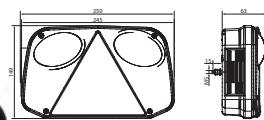

172154 Multi Function Lamp Std pkg 1

Left: HC-CARGO 172153.

Bulb incl.: Yes
Voltage: 12
Watt: 21
Watt 2: 21/5

Dim.: 63x149x245 mm
Dist. mount. holes:
152 mm

Socket type: BA15S
Socket type 2: BAY15d
Connection: Multiplug
Colour: Black
Material/lens: Shockproof plastic
Shape: Rectangular
Reflector: w/
Numberplate light: w/
Reverse light: w/
Position light: w/
Stop light: w/
RH/LH: RH
E-approval: Yes