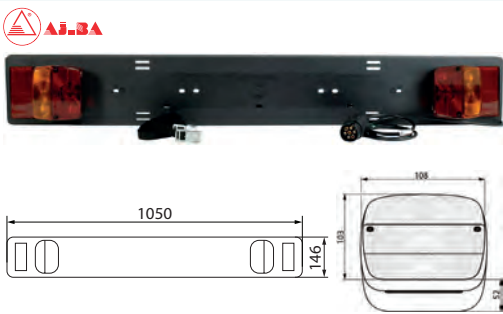

 Dim.: 107x100 mm
 Cable length:
 4500/7500 mm

 Connection: Cable
 Shape: Square
 Mount.: Magnetic
 No./lamps: 2
 Position light: w/
 Tail light: w/
 Stop light: w/

170829 Number Plate Holder Std pkg 1

Straps incl. 7-pole plug. Multi Function Lamp: HC-CARGO 170939, 170940.