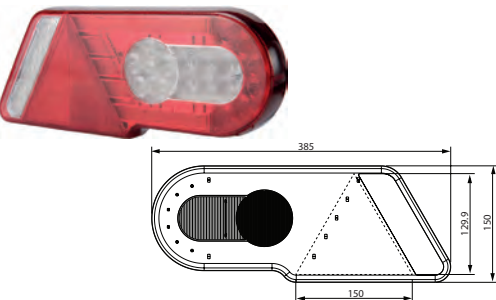

Voltage: 12-24

Dim.: 385x150x34.1 mm
Dist. mount. holes: 152.3 mm

Type: LED Multifunction Lamp
Connection: Multiplug
Shape: Rectangular
Reflector: w/
Numberplate light: w/o
Rear/fog lamp: w/
Reverse light: w/
Position light: w/o
Sidemark lamp: w/o
Tail light: w/
Stop light: w/
RH/LH: RH
Tightness norm: IP 67
E-approval: Yes

171928 LED Multifunction Lamp Std pkg 1

Multi-plug: HC-CARGO 171788, 172066. Right: HC-CARGO 171927.