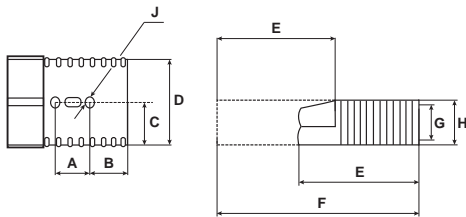

INDUSTRIAL BATTERY CONNECTORS

CB Series Details

	CB 50	CB 175	CB 350
	mm	mm	mm
A	19	28.5	28.5
B	6.4	11	35
C	18.2	27	35
D	36.5	55.6	69.8
E	47.6	79.4	108
F	80.9	133.3	182.6
G	11.5	19	27
H	15.9	25.4	33.3
J	3.7	6.7	6.7