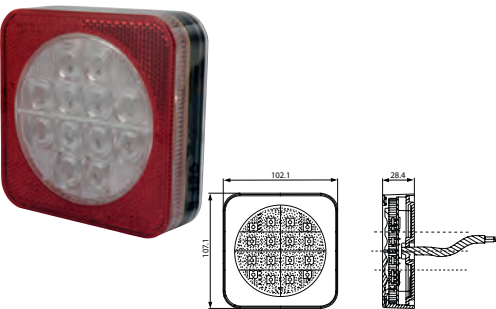

Voltage: 12/24

Dim.: 102.1x28.4 mm
Cable length: 500 mm
Dist. mount. holes: 45 mm

Type: LED Tail lamp
Connection: Cable
Material: Polycarbonate
Material/lens: Polycarbonate
Shape: Square
Mount.: 2 screws
No./LEDs: 12
Reflector: w/
Numberplate light: w/o
Tail light: w/
Stop light: w/
RH/LH: RH/LH
Tightness norm: IP 67
E-approval: Yes

171791 LED Multifunction Lamp Std pkg 1

Horizontal mount.