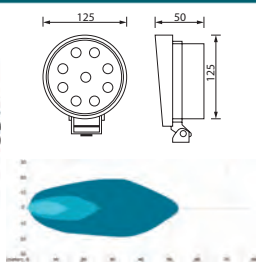

Voltage: 10-30
Watt: 27
Kelvin: 6000
Lumen: 2160

Dim.: 125x125x50 mm
Cable length: 540 mm

Type: 9 LED
Colour: Black
Material/ bracket: Cast aluminum
Material/house: Aluminium
Material/lens: Polycarbonate
Reflector system: Flood
Shape: Round
Switch: w/o
2 poles: w/ DT
Male/female: Male/female
Tightness norm: IP 69K
Approval: ECE R10