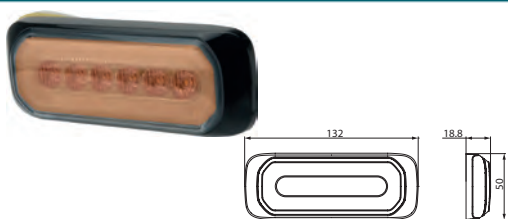

172203 LED Halo Flash Std pkg 1

Voltage: 12/24
Amp: 1.35/0.75
Watt: 18

Length: 132 mm
Cable length: 250 mm
Height: 18.8 mm
Width: 50 mm

Bulb type: 24 LED
Colour: Amber/Amber
Mount.: Plan
Flash patterns: 14
Tightness norm: IP 68
Approval: ECE-R10/ECE-R65
E-approval: Yes