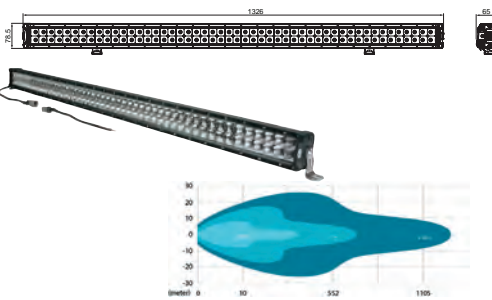

170102 LED Work light bar Std pkg 1

ATP Connector: HC-CARGO 193367, 193368. Mounting Bracket Kit: HC-CARGO 172201, 172202.

Voltage: 10-30
Watt: 300
Kelvin: 6000
Lumen: 27000

Dim.: 1326x78x65 mm
Cable length: 500 mm

Type: 100 LED
Colour: Black
Material/ bracket: Aluminium
Material/house: Cast aluminum
Material/lens: Polycarbonate
Reflector system: Combo
Shape: Straight
Mount. bracket: Sidemounted/Plan installation
2 poles: w/
Male/female: Male/female
Tightness norm: IP 67
Approval: ECE R10

170103 LED Work light bar Std pkg 1

DT Connector: HC-CARGO 193365, 193366. Mounting Bracket Kit: HC-CARGO 172201, 172202. Numberplate Holder: HC-CARGO 172291.