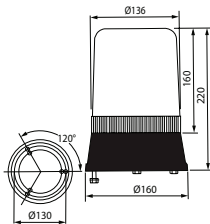

Bulb incl.: Yes
Voltage: 24

OD: 136 mm
Height: 250 mm

Bulb type: H1
Lens type: PMMA/ACRYL
Colour: Orange
Model: AEB TYPE 590
Mount.: Standard ISO A - Rod
E-approval: Yes
Alternativ no.: 171399

170435 Rotating Beacon Std pkg 1

Dome: HC-CARGO 170308, 170366. Motor: HC-CARGO 170505. Base Plate: HC-CARGO 170309.

Bulb incl.: Yes
Voltage: 12

OD: 160 mm
Height: 220 mm

Bulb type: H1
Lens type: PMMA/ACRYL
Colour: Orange
Model: AEB TYPE 595
Mount.: Standard ISO B2 (and B1) - Base
E-approval: Yes

170436 Rotating Beacon Std pkg 1

Dome: HC-CARGO 170308, 170366. Motor: HC-CARGO 170506. Base Plate: HC-CARGO 170309.