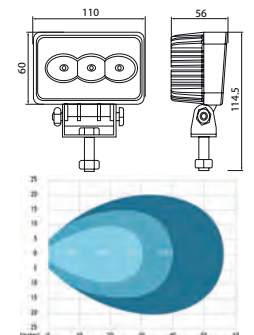

Voltage: 10-30
Watt: 9
Kelvin: 6000
Lumen: 600

Dim.: 60x110x56 mm
Cable length: 400 mm

Type: 3 LED
Colour: Black
Material/ bracket: Stainless steel
Material/house: Cast aluminum
Material/lens: Polycarbonate
Reflector system: Flood
Shape: Rectangular
Mount.: Cable
Switch: w/o
2 poles: w/o
Tightness norm: IP 67
Approval: ECE R10