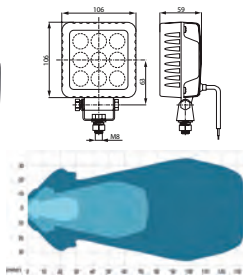

Voltage: 9-33
Watt: 9
Kelvin: 5000-5500
Lumen: 900

Dim.: 106x106x59 mm
Cable length: 300 mm
Light aperture: 85x85 mm

Type: 9 LED
Colour: Black
Material/house: Cast aluminum
Material/lens: Shockproof plastic
Reflector system: Flood
Shape: Square
Switch: w/o
Mount. bracket: U-bracket w/ 1 bolt
Handle: w/o
2 poles: w/o
Tightness norm: IP 67
Approval: ECE R10

171751 LED Work Lamp

Std pkg 1

White cable to ground. Black cable to +12/36 V.