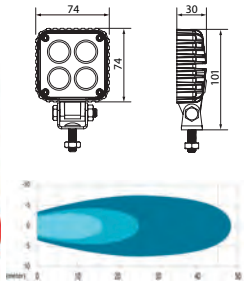

172293 LED Reversing Lamp

Std pkg 1

Voltage: 10-30
Watt: 6
Lumen: 720

Dim.: 101x74x30 mm
Cable length: 470 mm

Type: LED Reversing lamp
Bulb type: Osram
Colour: Black
Material: Aluminium
Material/lens: Polycarbonate
Shape: Square
Mount.: 1 bolt
No./LEDs: 4
2 poles: w/ DT
Tightness norm: IP 68/69K
Approval: ECE R23
E-approval: Yes

REAR FOG LAMPS CONVENTIONAL

170688 Rear Fog Lamp

Std pkg 1

RADEX s.r.l.