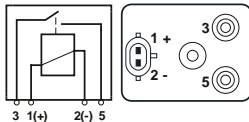

HIGH PERFORMANCE 12 V

160984 Relay

Std pkg 1

ADR-approved.

MAHLE®

Voltage: 12
Amp: 300

Type: High performance
Bracket: w/

HIGH PERFORMANCE 24 V

160985 Relay

Std pkg 1

ADR-approved.

MAHLE®