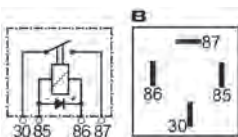

Voltage: 12
Amp: 40

Terminals: 4
Bracket: w/
Diode: w/