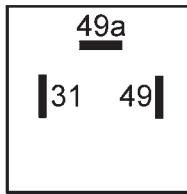

EL. SPECIFICATIONS

DIMENSIONS

ADDITIONAL SPECIFICATIONS

160958 Flasher Unit i-LS Std pkg 1 Servicing: Vehicles w/ 2 LED lamps on front or rear

In combination w/ an I-LS sensor, the I-LS flasher relay secures the legal requirements of "lamp failure warning" by installed LED lamps.