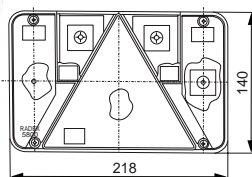

171013 Multi Function Lamp

Std pkg 1

Lens: HC-CARGO 171015. Right: HC-CARGO 171014.

RADEX s.r.l.