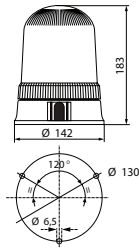

171588 Rotating Beacon Std pkg 1

Dome: HC-CARGO 170945.