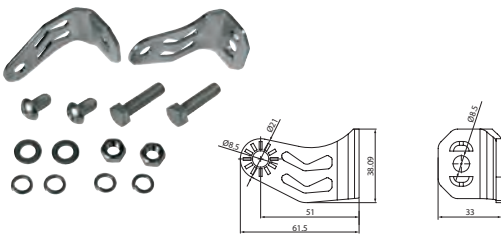

Total length: 49.41 mm
Height: 36.06 mm
Width: 28 mm

172202 Mounting Bracket Kit Std pkg 1

Servicing: HC-CARGO 170098, 170099, 170100, 170101, 170102, 170103, 170104, 170105, 170106, 170107, 172278, 172279, 172280, 172281

Sidemounted.