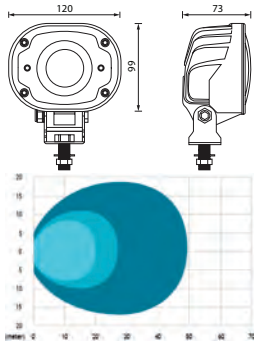

172132 LED Work Lamp

Std pkg 1

Voltage: 10-60
Watt: 35
Kelvin: 6000
Lumen: 2800

Dim.: 119x105x80 mm
Cable length: 440 mm

Type: 1 LED
Bulb type: COB
Colour: Black
Material/ bracket: Stainless steel
Material/house: Aluminium
Material/lens: Polycarbonate
Reflector system: Flood
Shape: Square
Switch: w/o
2 poles: w/ DT
Tightness norm: IP 69K
Approval: ECE R10
Alternativ no.: 172131

172134 LED Work Lamp

Std pkg 1