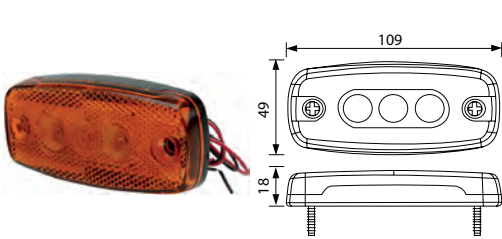

171636 LED Side Marker Lamp Std pkg 1

Angle Bracket: HC-CARGO 171639.

Voltage: 9-36
Watt: 0.9

Dim.: 110x50x19 mm
Cable length: 500 mm
Dist. mount. holes:
83 mm

Type: LED Side marker lamp
Connection: Cable
Colour/glass: Orange
Shape: Rectangular
No./LEDs: 3
Reflector: w/
Sidemarker lamp: w/
Approval: CE/ECE
E-approval: Yes