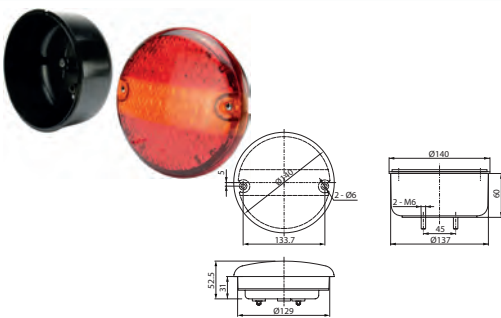

TRAILER LAMPS LED

171549 LED Multifunction Lamp Std pkg 1

Mounting kit: HC-CARGO 171266.

Voltage: 9-33

Dim.: 140x60 mm
Dist. mount. holes: 45 mm

Type: LED Multifunction Lamp
Connection: Terminal
Colour: Black
Material: Shockproof plastic
Shape: Round
No./LEDs: 63
Fixing screw: 2
Numberplate light: w/o
Rear/fog lamp: w/o
Reverse light: w/o
Position light: w/o
Sidemarker lamp: w/o
Tail light: w/
Stop light: w/
E-approval: Yes

171665 LED Multifunction Lamp Std pkg 1

Right: HC-CARGO 171666.