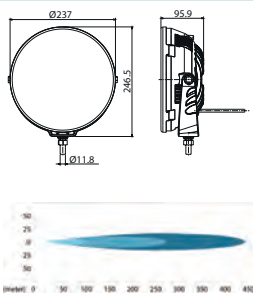

Voltage: 9-36
Watt: 50
Lumen: 4500

Dim.: 246.5x237x95.9 mm
Cable length: 300 mm

Type: LED Driving lamp
Connection: Cable
Material: Aluminium
Material/lens: Polycarbonate
Shape: Round
No./LEDs: 5
Position light: w/
RH/LH: RH/LH
Tightness norm: IP 69K
Ref. no.: 30
Approval: ECE R112
E-approval: Yes

172092 LED Driving Light Bar

Std pkg 1

DT Connector: HC-CARGO 193365, 193366.