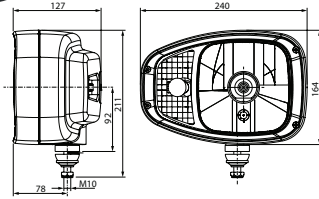

172192 Head Lamp Std pkg 1

DT Connector: HC-CARGO 193355.