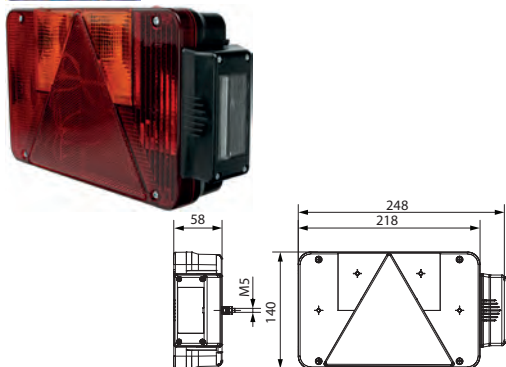

171533 Multi Function Lamp Std pkg 1

Lens: HC-CARGO 171015. Plug: HC-CARGO 171537, 171538. Right: HC-CARGO 171534.

Bulb incl.: No
Watt: 21
Watt 2: 21/5
Watt 3: 5

Dim.: 248x140x58 mm
Dist. mount. holes:
70 mm

Socket type: BA15S
Socket type 2: BAY15d
Socket type 3: S8.5
Material: Shockproof plastic
Shape: Rectangular
Reflector: w/
Fixing screw: 2
Numberplate light: w/
Rear/fog lamp: w/o
Reverse light: w/o
Position light: w/o
Sidemarker lamp: w/o
Tail light: w/
Stop light: w/
RH/LH: LH
E-approval: Yes

171534 Multi Function Lamp Std pkg 1

Lens: HC-CARGO 171016. Plug: HC-CARGO 171537, 171538. Left: HC-CARGO 171533.