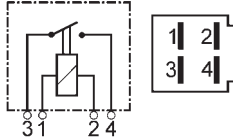

EL. SPECIFICATIONS

DIMENSIONS

ADDITIONAL SPECIFICATIONS

160311 Mini Relay Std pkg 1

 Voltage: 12
Amp: 40

 Terminals: 4
Bracket: w/

160480 Mini Relay Std pkg 1

Relay Multiplug: HC-CARGO 193373.