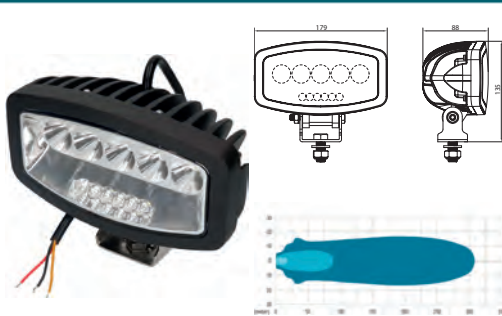

172237 LED Driving Lamp Std pkg 1

Voltage: 10-60
Watt: 25
Kelvin: 6000
Lumen: 2000

Dim.: 179x135x88 mm
Cable length: 440 mm

Type: LED Driving lamp
Connection: Cable
Material: Cast aluminum
Material/lens: Polycarbonate
Shape: Rectangular
No./LEDs: 5
Position light: w/
RH/LH: RH/LH
Tightness norm: IP 68
Ref. no.: 25
Approval: ECE R112
E-approval: Yes