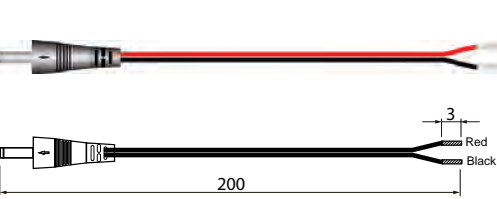

Servicing: HC-CARGO 161048, 161054, 161720, 161726, 161728

Cable length: 2500 mm

 Mount.: 1 magnet
 Colour: Black

161731 DC Connector

Std pkg 1

Servicing: HC-CARGO 161048, 161054, 161720, 161726, 161728, 161924