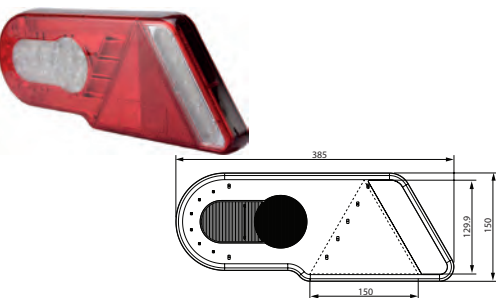

Voltage: 12-24

Dim.: 385x150x34.1 mm
Dist. mount. holes: 152 mm

Type: LED Multifunction Lamp
Connection: Multiplug
Shape: Rectangular
Reflector: w/
Numberplate light: w/o
Rear/fog lamp: w/
Reverse light: w/
Position light: w/o
Sidemark lamp: w/o
Tail light: w/
Stop light: w/
RH/LH: LH
Tightness norm: IP 67
E-approval: Yes