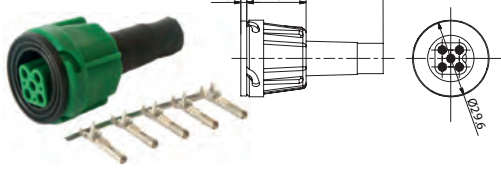

171538 Multi Connector Std pkg 1 Servicing: HC-CARGO 171533, 171534, 172021, 172022, 172025, 172026, 172047, 172049, 172048, 172050, 172068, 172069, 171871, 171870, 172156

Socket w/ quick connection. Terminal: HC-CARGO 191075.

RADEX s.r.l.