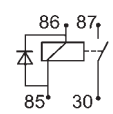

Std pkg 1

 Voltage: 24
Amp: 30

 Terminals: 4
Bracket: w/
Diode: w/

MINI - 24 V HIGH PERFORMANCE
160240 Mini Relay

Std pkg 1

w/ two 6.3 mm and two 9.5 mm terminals. (terminals 30 and 87).

 Voltage: 24
Amp: 40