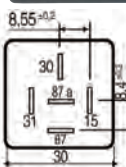

0.5 sec. -6 hours.

Voltage: 12
Amp: 10

Terminals: 5

160928 Multitimer Relay Std pkg 1

0.5 sec. -6 hours.

Voltage: 24
Amp: 10

Terminals: 5

161008 Multitimer Relay Std pkg 1