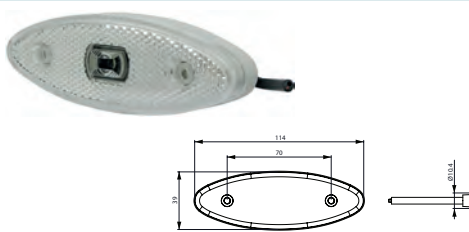

172043 LED Position Lamp Std pkg 1

Voltage: 12/24
Watt: 0.44

Dim.: 114x39x20 mm
Cable length: 500 mm
Dist. mount. holes:
70 mm

Type: LED Position lamp
Connection: Cable
Colour/glass: White
Material: Shockproof plastic
Shape: Oval
No./LEDs: 1
Reflector: w/
Fixing screw: 2
Position light: w/
E-approval: Yes