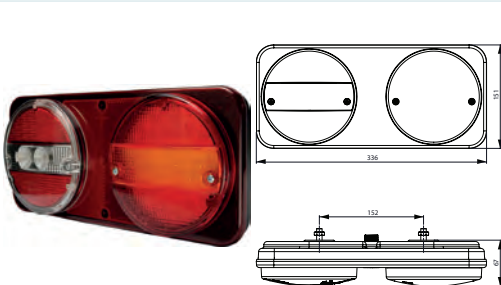

Voltage: 12/24

Dim.: 336x151x67 mm
Dist. mount. holes: 152 mm

Type: LED Multifunction Lamp
Connection: Terminal
Material: Shockproof plastic
Shape: Rectangular
Reflector: w/
Numberplate light: w/o
Rear/fog lamp: w/o
Reverse light: w/
Position light: w/o
Sidemarker lamp: w/o
Tail light: w/
Stop light: w/
RH/LH: LH
Tightness norm: IP 54
E-approval: Yes