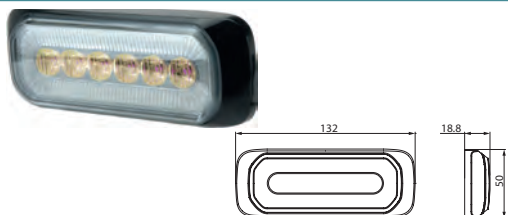

172205 LED Halo Flash, amber/white Std pkg 1

Voltage: 12/24
Amp: 1.35/0.75
Watt: 18

Length: 132 mm
Cable length: 250 mm
Height: 18.8 mm
Width: 50 mm

Bulb type: 24 LED
Colour: Orange/white
Mount.: Plan
Flash patterns: 14
Tightness norm: IP 68
Approval: ECE-R10/ECE-R65
E-approval: Yes