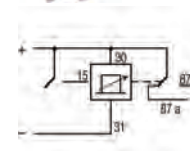

0.5 sec. -6 hours.

Voltage: 12
Amp: 10

Terminals: 5

160928 Multitimer Relay Std pkg 1

0.5 sec. -6 hours.

Voltage: 24
Amp: 10

Terminals: 5

161008 Multitimer Relay Std pkg 1