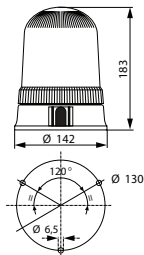

Bulb incl.: No
Voltage: 12/24

Height: 183 mm

Bulb type: H1
Lens type: PMMA/ACRYL
Colour: Orange
Mount.: Standard ISO B2 (and B1) - Base
E-approval: Yes