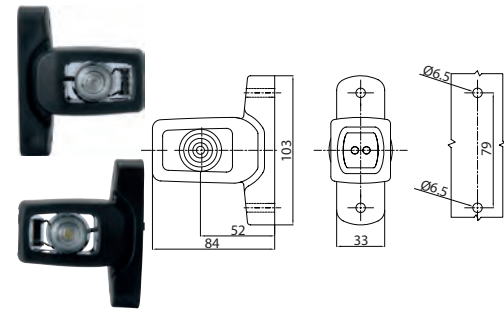

171970 LED Tail/Position/Side Marker Std pkg 1

Voltage: 12-24

Dim.: 103x84x33 mm
Cable length: 300 mm
Dist. mount. holes:
79 mm

Type: LED Tail/position/side marker lamp
Connection: Cable
Colour: Black
Colour/glass: Transparent
Material: Rubber
Material/lens: Shockproof plastic
Shape: Rectangular
Mount.: 2 screws
Position light: w/
Sidemarker lamp: w/
Tail light: w/
RH/LH: RH/LH
Tightness norm: IP 68
E-approval: Yes

172235 LED Tail/Position/Side Marker Std pkg 1

Cover of click-in connector: HC-CARGO 172016.