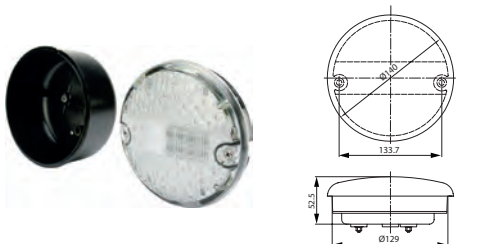

Voltage: 9-33
Watt: 8

Dim.: 140x52.5 mm
Dist. mount. holes:
45 mm

Type: LED Reversing lamp
Connection: Terminal
Colour: Transparent
Material: Shockproof plastic
Shape: Round
No./LEDs: 61
Approval: ECE R23
E-approval: Yes

172007 LED Reversing Lamp

Std pkg 1