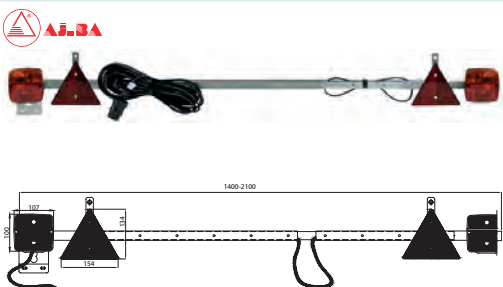

Bulb incl.: Yes
Voltage: 12

Dim.: 1400-2100 mm
Cable length:
12000 mm

Material: Galvanized steel
No./lamps: 2
No./reflectors: 2
Numberplate holder: w/
Numberplate light: w/o
Rear/fog lamp: w/o
Reverse light: w/o
Position light: w/o
Sidemarker lamp: w/o
Tail light: w/
Stop light: w/
Width/adjustable: Yes