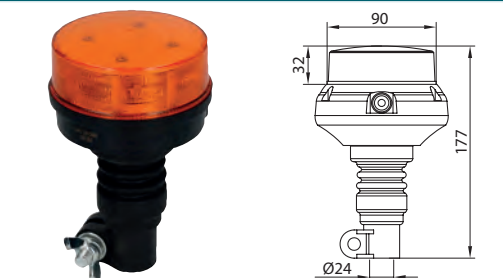

172273 LED Beacon Std pkg 1

Voltage: 10-30
Amp: 1
Watt: 16

OD: 111 mm
Height: 177 mm
Width: 90 mm
Temp.: -40 - +65 °C

Bulb type: 32 LED
Lens type: Polycarbonate
Colour: Orange
Material: Aluminium
Mount.: Standard ISO A - Rod
Base: Flexible
Flash patterns: 3
Coiled cable incl.: No
Tightness norm: IP 67/IP 69K
Approval: ECE-R10/ECE-R65
E-approval: Yes