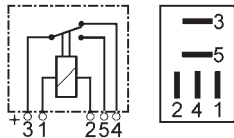

MICRO

160368 Micro Relay Std pkg 1

Voltage: 24
Amp: 4/10

Type: Change Over
Terminals: 5

160521 Micro Relay Std pkg 1