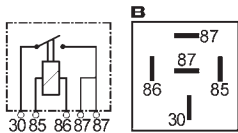

 Voltage: 12
Amp: 30

 Terminals: 5
Bracket: w/
Alternativ no.: 160265

160806 Mini Relay Std pkg 1

WEHRLE

 Voltage: 12
Amp: 30

 Terminals: 4
Bracket: w/
Alternativ no.: 160083

160903 Mini Relay Std pkg 1

 Voltage: 12
Amp: 40