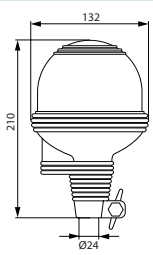

171060 Rotating Beacon Std pkg 1

Bulb incl.: Yes
Voltage: 12

OD: 132 mm
Height: 210 mm

Bulb type: H1
Lens type: Polycarbonate
Colour: Orange
Model: Megalux
Mount.: Standard ISO A - Rod
Base: Flexible
Hi impact: Yes
E-approval: Yes