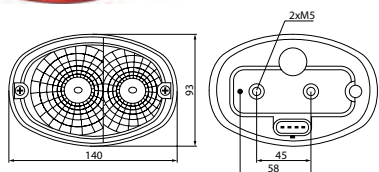

172242 Multifunction Lamp Std pkg 1

AMP SuperSeal: HC-CARGO 192084.

Bulb incl.: No
Voltage: 12/24
Watt: 21
Watt 2: 5
Watt 3: 21/5

Dim.: 140x93 mm
Dist. mount. holes: 45 mm

Bulb type: P21W
Bulb type 2: R5W
Bulb type 3: P21/5W
Socket type: BA15S
Socket type 2: BA15S
Socket type 3: BAY15d
Connection: AMP SuperSeal 1.5
Colour: Black
Material: Plastic
Shape: Oval
Mount.: 2 screws
Numberplate light: w/o
Tail light: w/
Stop light: w/
RH/LH: RH/LH
Tightness norm: IP 55
E-approval: Yes
Alternativ no.: 172243