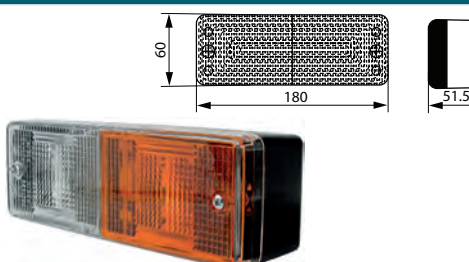

171510 Flasher/Position Lamp Std pkg 1

Bulb incl.: No
Watt: 21
Watt 2: 5

Dim.: 180x60x51.5 mm
Dist. mount. holes:
134 mm

Socket type: BA15S
Socket type 2: BA15S
Connection: Terminal
Material: Shockproof plastic
Shape: Rectangular
Fixing screw: 2
RH/LH: RH/LH
E-approval: Yes