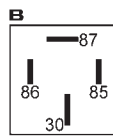

160935 Mini Relay

Std pkg 1

MAHLE

Voltage: 24
Amp: 22

Terminals: 4
Bracket: w/
Resistor: w/