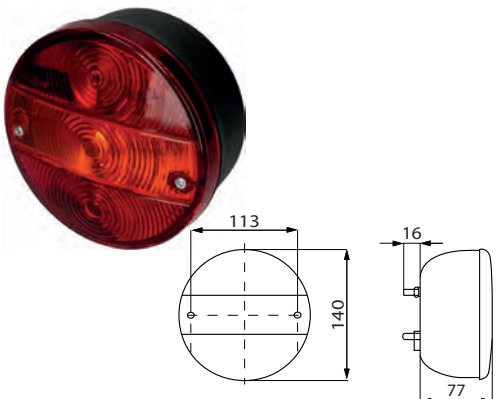

Bulb incl.: No
Watt: 21
Watt 2: 5

Dim.: 140x77 mm
OD: 140 mm
Dist. mount. holes:
45 mm

Socket type: BA15S
Socket type 2: BA15S
Connection: Terminal
Material: Shockproof plastic
Shape: Round
Fixing screw: 2
Numberplate light: w/o
Rear/fog lamp: w/o
Reverse light: w/o
Position light: w/o
Sidemarker lamp: w/o
Tail light: w/
Stop light: w/
E-approval: Yes