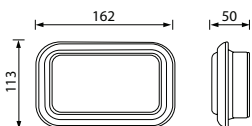

SIDE INDICATORS LED

171770 LED Turn Signal Lamp Std pkg 1 Servicing: Fiat

Voltage: 24
Watt: 4

Dim.: 162x113x50 mm

Type: LED Flasher lamp
Connection: Multiplug
Colour/glass: Orange
Material: ABS plastic
Material/lens: PMMA
Shape: Rectangular
Mount.: Plan installation
No./LEDs: 16
RH/LH: RH/LH
E-approval: Yes

172294 LED Turn Signal Lamp Std pkg 1