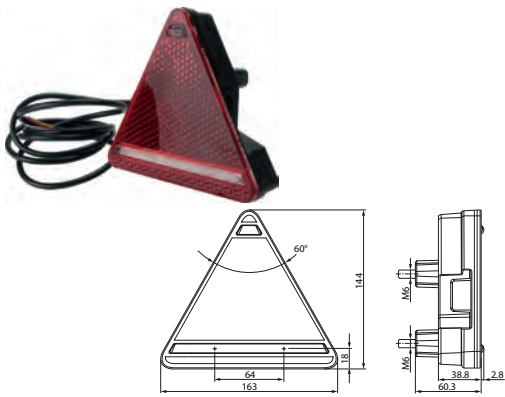

172151 LED Multifunction Lamp Std pkg 1

Left: HC-CARGO 172149.

Voltage: 12-24

Dim.: 163x144 mm
Cable length: 1850 mm
Dist. mount. holes: 64 mm

Type: LED Tail lamp
Connection: Cable
Colour: Black
Colour/glass: Red
Material: PP
Material/lens: PMMA
Shape: Triangle
Mount.: Horizontal
Reflector: w/
Fixing screw: 2
Numberplate light: w/
Rear/fog lamp: w/o
Reverse light: w/o
Sidemarker lamp: w/o
Tail light: w/
Stop light: w/
LEDs: w/
RH/LH: RH
Tightness norm: IP 66/68
E-approval: Yes

172152 LED Multifunction Lamp Std pkg 1

Left: HC-CARGO 172150.