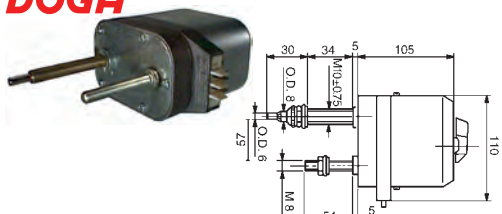

Voltage: 12

Dist./shafts: 57 mm
Wiper angle: 110°

Type: Universal
Wiper shaft: w/ 2 shafts for parallelogram
Built in switch: Yes
Auto stop: No