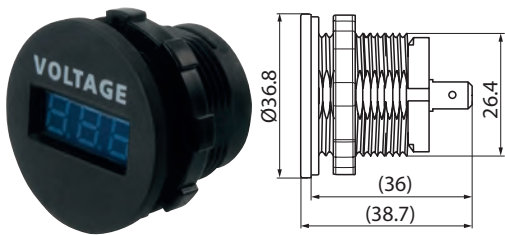

160698 Ammeter Std pkg 1

White figures.

Voltage: 12-24

OD: 52 mm

Mount. type: Hook fastening
Colour: Black
Measuring range: 60-0-60

161716 Ammeter Std pkg 1 Servicing: HC-CARGO 181679, 181680, 181681

Mounting hole: 29 mm. 6.3 mm terminals.

Voltage: 12/24

ID: 26.4 mm
OD: 36.8 mm

Mount. type: Built-in
Colour: Black
Measuring range: 0-20
Digital: Yes

VOLTMETER

160695 Voltmeter Std pkg 1

White figures.

Voltage: 8-16

OD: 52 mm

Mount. type: Hook fastening
Colour: Black
Measuring range: 8-16

160696 Voltmeter Std pkg 1

White figures.

Voltage: 16-32

OD: 52 mm

Mount. type: Hook fastening
Colour: Black
Measuring range: 16-32

161714 Voltmeter Std pkg 1 Servicing: HC-CARGO 181679, 181680, 181681

Mounting hole: 29 mm. 6.3 mm terminals.

ID: 26.4 mm
OD: 36.8 mm

Mount. type: Built-in
Colour: Black
Measuring range: 6-33
Digital: Yes

161715 Voltmeter Std pkg 1 Servicing: HC-CARGO 181679, 181680, 181681

Mounting hole: 29 mm. 6.3 mm terminals.

Voltage: 12/24

ID: 26.4 mm
OD: 36.8 mm

Mount. type: Built-in
Colour: Black
Measuring range: 11-32 V
Digital: Yes