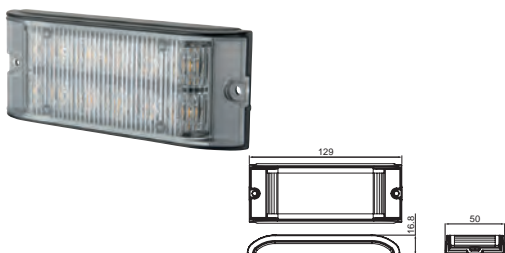

172012 LED Flash, amber Std pkg 1

Voltage: 12/24
Amp: 0.88/0.44
Watt: 10.5

Length: 129 mm
Cable length: 250 mm
Height: 16.8 mm
Width: 50 mm

Bulb type: 12 LED
Lens type: Polycarbonate
Colour: Orange
Material: Aluminium
Mount.: Plan
Flash patterns: 15
Waterproof: Yes
Tightness norm: IP 67
Approval: ECE-R10/ECE-R65
E-approval: Yes