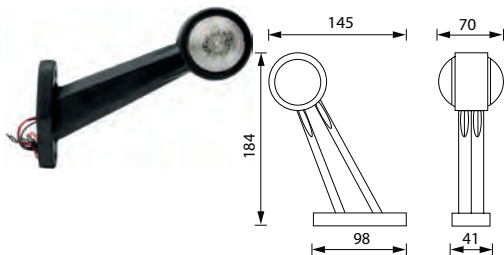

171592 LED Tail-Position Lamp

Std pkg 1

Voltage: 9-36

Dim.: 184x145x70 mm
Cable length: 330 mm
Dist. mount. holes:
78 mm

Type: LED Tail/position lamp
Connection: Cable
Colour/glass: Red/white
Shape: Round
No./LEDs: 2x3
Position light: w/
RH/LH: RH/LH
Tightness norm: IP 65
Approval: SAE
E-approval: Yes