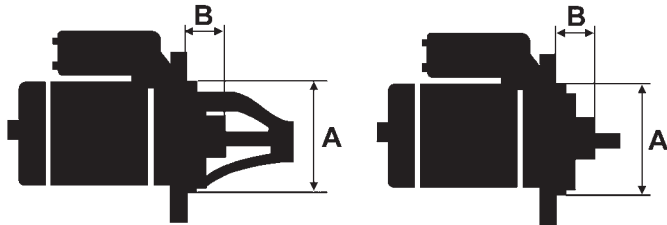

Starters

A: Mounting flange, B: Drive distance

Edition 2021/2023

AGCO

	HC-CARGO	Model	Replacing	Information	
 	110512	6.150a, 6.75, 6.95, 6110a	6.150a, 6.75, 6.95, 6110a	0001402008, 0001402023, 0001402037, 0001402041, 0001402054, 0001402055, 0001402064, 0001402075, 0001402081, 0001402083, 0001410012, 0001410021, 0001411014, 0001414003, 0001414010, 0001415002, 0001416022, 0001416024, 0001416047, 0001416054, 0011513801, 0011514101, 0021518101, 0021518501, 0031515701	Voltage: 24 kW: 5.4 B+: M10 B-: M10 Total length: 384.00 Drive type: Steel Gear type: DD Mount. holes: 3 (0) A: 89.00 B: 48.00
 	113467	4.170, 4.190, 7600, 7600 FWD, 9130, 9150, MAXIMA/OPTIMA, R40, R42, R52	4.170, 4.190, 7600, 7600 FWD, 9130, 9150, MAXIMA/OPTIMA, R40, R42, R52	0001365004, 01163758, 11.130.619, 1163758, 42498131, 943252216010, AZJ3196, CS398, 0986011180, 0986011187, 103430, 10398, 1551, 25-0220, 33368, 42011180, 458004, 520.002.093, 560.005.093, 688.006.092, 88-11.180, 8811180, 8EA726146-001, 943252216, 943252216010, CST10396, DRS1180, ISO619, LRS00672	Voltage: 12 kW: 3.7 B+: M10 Total length: 368.00 Drive type: Steel Gear type: DD Clutch type: Dry Mount. holes: 3 (0) A: 89.00 B: 28.00
 	114388 ★	AA 6.110, SPR-COUPE 3440, SPRA-COUPE 3640, SPRA-COUPE 4440, SPRA-COUPE 4640	AA 6.110, SPR-COUPE 3440, SPRA-COUPE 3640, SPRA-COUPE 4440, SPRA-COUPE 4640	11.131.077, 11.131.605, 11.131.761, 11.131.781, 11.131.793, 11.131.942, 11.131.947, 11.131.989, 11.132.036, 225-3149, 2873K624, 2873K625, 2873K626, 2873K634, 296194600, 312-7540, 329-0290, 3542185M93, 365-3422, 3821818M91, 3821818M93, 3873K625, 63227479, 700336A1, 714-40159, 714-40159R, 714-40231	Voltage: 12 kW: 3.2 B+: M8 B-: M8 30h: M10 Total length: 296.50 Gear type: GR Mount. holes: 3 (0) A: 89.00 B: 29.50 Iskra version. Manufacturer: Mahle Letrika Alternative no.: 116308
 	116072	120, 140, 554 ROGATOR, 664 ROGATOR, 854 ROGATOR, CHALLENGER SP16, HESSTON 8550, HESSTON 8550S, NEW IDEA 5850, RANGER, SF550(NH MODEL), WHITE 6090, WHITE 6100, WHITE 6105, WHITE 8510	120, 140, 554 ROGATOR, 664 ROGATOR, 854 ROGATOR, CHALLENGER SP16, HESSTON 8550, HESSTON 8550S, NEW IDEA 5850, RANGER, SF550(NH MODEL), WHITE 6090, WHITE 6100, WHITE 6105, WHITE 8510	128000-2560, 128000-2561, 128000-2562, 128000-2563, 1987566C1, D129494, 105551, 17391N, 254660, 641.507.103, 93556, CST40610	Voltage: 24 kW: 5.5 B+: M10 Total length: 318.00 Gear type: GR Mount. holes: 3 (0) A: 89.00 B: 48.00
 	116308	AA 6.110, SPR-COUPE 3440, SPRA-COUPE 3640, SPRA-COUPE 4440, SPRA-COUPE 4640	AA 6.110, SPR-COUPE 3440, SPRA-COUPE 3640, SPRA-COUPE 4440, SPRA-COUPE 4640	11.131.077, 11.131.605, 11.131.761, 11.131.781, 11.131.793, 11.131.942, 11.131.947, 11.131.989, 11.132.036, 225-3149, 2873K624, 2873K625, 2873K626, 2873K634, 312-7540, 329-0290, 3542185M93, 365-3422, 3821818M91, 3873K625, 63227479, 714-40159, 714-40231, 958579, AZE4150, AZE4170, AZE4173, AZE4175	Voltage: 12 kW: 3.2 B+: M8 B-: M8 Total length: 296.50 Gear type: GR Mount. holes: 3 (0) A: 89.00 B: 29.50 Iskra version. Alternative no.: 114388 ★