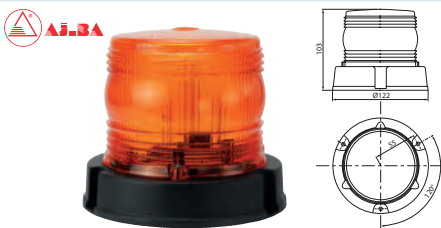

172114 LED Beacon Std pkg 1

Dome: HC-CARGO 171590.

Voltage: 10-100
Amp: 0.3
Watt: 5.5

OD: 122 mm
Height: 103 mm
Temp.: -20 - +55 °C

Bulb type: 9 LED
Lens type: PMMA
Colour: Orange
Mount.: Standard ISO B2 (and B1) - Base
Flash patterns: 1
Tightness norm: IP 54
Approval: ECE R10
E-approval: No