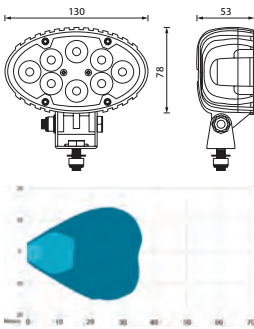

172134 LED Work Lamp

Std pkg 1

Voltage: 10-30
 Watt: 24
 Kelvin: 6000
 Lumen: 1920

Dim.: 130x78x53 mm
 Cable length: 440 mm

Type: 8 LED
 Colour: Black
 Material/ bracket: Stainless steel
 Material/house: Aluminium
 Material/lens: Polycarbonate
Reflector system: Flood
 Shape: Oval
 Switch: w/o
 2 poles: w/ DT
 Tightness norm: IP 69K
 Approval: ECE R10