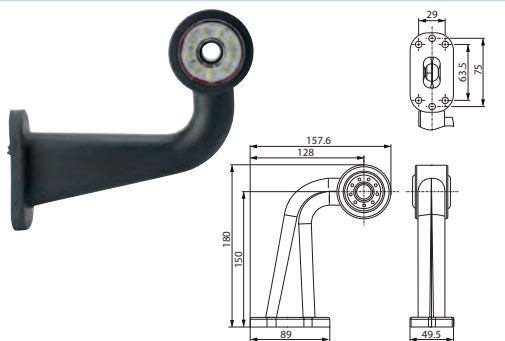

171962 LED Tail-Position Lamp

Std pkg 1

Voltage: 12-24

Dim.: 180x157.6x89 mm
Cable length: 300 mm
Dist. mount. holes:
75/63.5/29 mm

Type: LED Tail/position lamp
Connection: Cable
Colour: Black
Colour/glass: Red/white
Material: Rubber
Material/lens: Shockproof plastic
Shape: Round
Mount.: 6 screws
Position light: w/
Tail light: w/
RH/LH: LH
Tightness norm: IP 68
E-approval: Yes