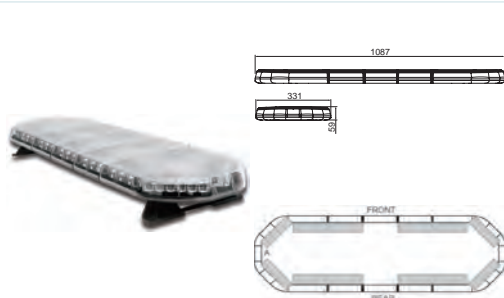

Voltage: 12/24
Amp: 10/7.5

Length: 1087 mm
Cable length: 3600 mm
Height: 59 mm
Width: 331 mm

Colour: Orange
Model: 110 cm/43"
Mount.: Plan
Base: Flexible
Flash patterns: 7
Tightness norm: IP 66
Approval: SAE/ECE-R65
E-approval: Yes
Alternativ no.: 171850,171851