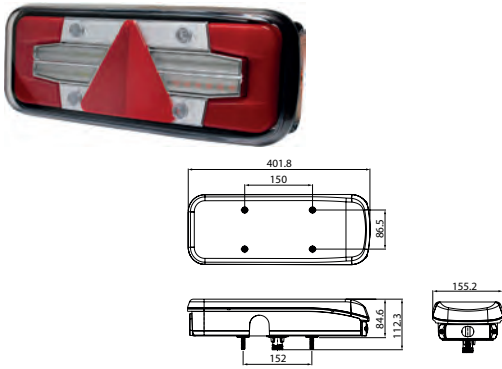

172063 LED Multifunction Lamp Std pkg 1

Lens: HC-CARGO 172067. Plug: HC-CARGO 171788, 172066. Left: HC-CARGO 172064.

Voltage: 12-24

Dim.: 401.8x155.2x112.3 mm
Dist. mount. holes: 152 mm

Type: LED
Material: PP
Material/lens: Polycarbonate
Shape: Rectangular
Reflector: w/
Numberplate light: w/o
Rear/fog lamp: w/
Reverse light: w/
Position light: w/o
Sidemarker lamp: w/
Tail light: w/
Stop light: w/
RH/LH: RH
Tightness norm: IP 67
E-approval: Yes

172064 LED Multifunction Lamp Std pkg 1

Lens: HC-CARGO 172067. Plug: HC-CARGO 171788, 172066. Right: HC-CARGO 172063.