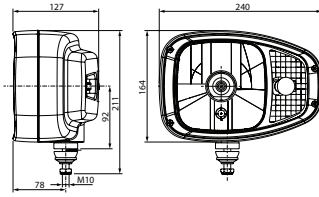

172193 Head Lamp Std pkg 1

DT Connector: HC-CARGO 193355.