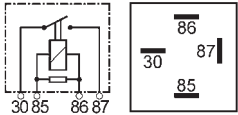

Type: High performance
 Terminals: 4
 Bracket: w/
 Diode: w/

161035 Mini Relay Std pkg 1 Servicing: Scania

Voltage: 24
 Amp: 70

Type: High performance
 Terminals: 4
 Bracket: w/
 Resistor: w/

MICRO

160363 Micro Relay Std pkg 1