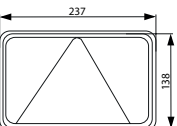

SPARE PARTS

170834 Lens, Rear Lamp   Std pkg 1   Servicing: HC-CARGO 170941

Dim.: 108x103x52 mm

Shape: Square
Fixing screw: 2
Position light: w/

170942 Magnet   Std pkg 2   Servicing: HC-CARGO 170828, 171935

For camera. Rubber Protection: HC-CARGO 171795.

OD: 76 mm

171795 Rubber Protection   Std pkg 2   Servicing: HC-CARGO 170942

ID: 76 mm

Rubber: w/

171833 Lens, Rear Lamp   Std pkg 1   Servicing: HC-CARGO 171818, 171871, 171872

Dim.: 237x138x19 mm

Material: Shockproof plastic
Shape: Rectangular
Numberplate light: w/
Rear/fog lamp: w/
Position light: w/
Stop light: w/
RH/LH: RH
E-approval: Yes

171834 Lens, Rear Lamp   Std pkg 1   Servicing: HC-CARGO 171818, 171870, 171872

Dim.: 237x138x19 mm

Material: Shockproof plastic
Shape: Rectangular
Numberplate light: w/
Rear/fog lamp: w/
Position light: w/
Stop light: w/
RH/LH: LH
E-approval: Yes

171870 Multi Function Lamp   Std pkg 1   Servicing: HC-CARGO 171818, 171872

Lens: HC-CARGO 171834. Multi connector: HC-CARGO 171537, 171538. Right: HC-CARGO 171871.

Bulb incl.: Yes
Voltage: 12

Dim.: 237x138x61 mm

Shape: Rectangular
Numberplate light: w/
Rear/fog lamp: w/
Reverse light: w/
Position light: w/
Sidemarker lamp: w/o
Tail light: w/
Stop light: w/
RH/LH: LH
E-approval: Yes