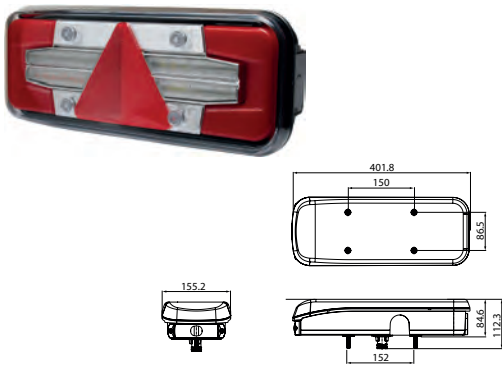

Voltage: 12-24

Dim.: 401.8x155.2x112.3 mm
Dist. mount. holes: 152 mm

Type: LED
Material: PP
Material/lens: Polycarbonate
Shape: Rectangular
Reflector: w/
Numberplate light: w/o
Rear/fog lamp: w/
Reverse light: w/
Position light: w/o
Sidemarker lamp: w/
Tail light: w/
Stop light: w/
RH/LH: LH
Tightness norm: IP 67
E-approval: Yes

172149 LED Multifunction Lamp Std pkg 1

Right: HC-CARGO 172151.