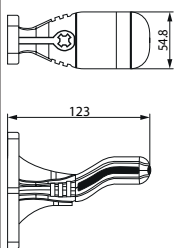

172332 LED Tail/Position/Side Marker Std pkg 1

Cover of click-in connector: HC-CARGO 172016.

NEW PRODUCT
www.hc-cargo.com

Voltage: 12-24

Dim.: 145.6x105.8x52.8 mm
Cable length: 500 mm
Dist. mount. holes: 78 mm

Type: LED Tail/position/side marker lamp
Connection: Cable
Colour: Black
Colour/glass: Transparent
Material: Polycarbonate
Shape: Rectangular
Mount.: 2 screws
Position light: w/
Sidemarker lamp: w/
Tail light: w/
RH/LH: RH
Tightness norm: IP 67
Approval: ECE R10
E-approval: Yes

172333 LED Tail/Position/Side Marker Std pkg 1

Cover of click-in connector: HC-CARGO 172016.

NEW PRODUCT
www.hc-cargo.com

Voltage: 12-24

Dim.: 123x105.8x54.8 mm
Cable length: 500 mm
Dist. mount. holes: 78 mm

Type: LED Tail/position/side marker lamp
Connection: Cable
Colour: Black
Colour/glass: Transparent
Material: Polycarbonate
Shape: Rectangular
Mount.: 2 screws
Position light: w/
Sidemarker lamp: w/
Tail light: w/
RH/LH: LH
Tightness norm: IP 67
Approval: ECE R10
E-approval: Yes

172334 LED Tail/Position/Side Marker Std pkg 1

Cover of click-in connector: HC-CARGO 172016.

NEW PRODUCT
www.hc-cargo.com

Voltage: 12-24

Dim.: 123x105.8x54.8 mm
Cable length: 500 mm
Dist. mount. holes: 78 mm

Type: LED Tail/position/side marker lamp
Connection: Cable
Colour: Black
Colour/glass: Transparent
Material: Polycarbonate
Shape: Rectangular
Mount.: 2 screws
Position light: w/
Sidemarker lamp: w/
Tail light: w/
RH/LH: RH
Tightness norm: IP 67
Approval: ECE R10
E-approval: Yes

NUMBERPLATE LAMPS CONVENTIONAL

170002 Numberplate Lamp Std pkg 1 Servicing: Universal

Bulb incl.: Yes
Voltage: 12/24
Watt: 5

Dim.: 111x36.5x48 mm

Socket type: S8.5
Colour: Black
Shape: Rectangular
Approval: CE

170936 Numberplate Lamp Std pkg 1

Bulb incl.: No
Voltage: 12
Watt: 5