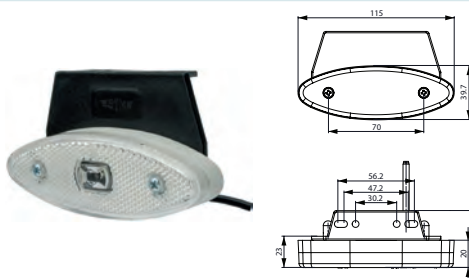

172044 LED Position Lamp Std pkg 1