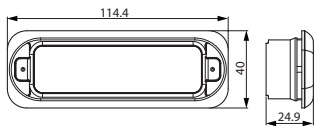

Length: 156 mm
Thickness: 42 mm
Width: 30 mm

171675 Rubber Adapter for Flush Mount Std pkg 1 Servicing: HC-CARGO 171646, 171648, 171904