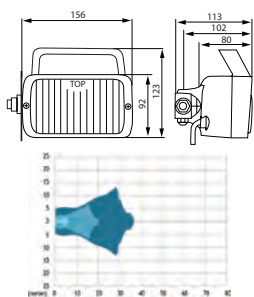

171564 Work Lamp

Std pkg 1

Bulb incl.: No

Dim.: 156x117x85 mm
Light aperture:
120x68 mm

Type: H3
Socket type: PK22s
Colour: Black
Material/house: Glass
Material/lens: Shockproof plastic
Shape: Rectangular
Switch: w/
Mount. bracket: Single bolt fixing
Grill: w/o
Handle: w/
Tightness norm: IP 55