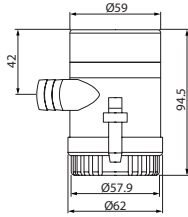

PUMPS & PUMP PARTS

ELECTRICAL BILGE PUMPS

070154 Bilge Pump Std pkg 1

Model UP500. Completely submersible bilge pump. Compact design w/ ABS material housing, corrosion resistant. Shaft seal made of ceramic and graphite which ensures lubrication and leak resistance. Water inlet strainer slots will screen particles present in the bilge allowing easy running. Pump body can be dismantled by a simple snap-off movement for easy inspection and cleaning.