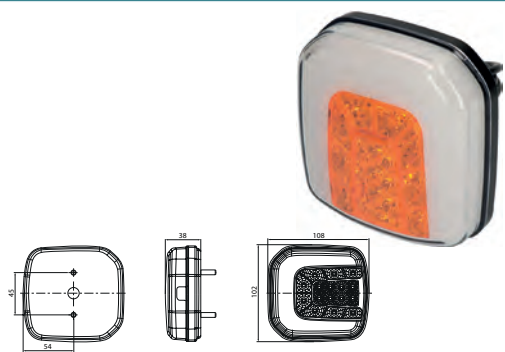

172239 LED Flasher/Position Lamp   Std pkg 1

Voltage: 12/24

Dim.: 108x102x38 mm
Cable length: 2000 mm
Dist. mount. holes:
45 mm

Type: LED Flasher/Position lamp
Connection: Cable
Colour: Black
Material: PC/ABS
Material/lens: PC/PMMA
Shape: Square
Mount.: 2 screws
No./LEDs: 16-dec
Fixing screw: 2
Position light: w/
RH/LH: RH/LH
Tightness norm: IP 66/68
Approval: ECE R10
E-approval: Yes