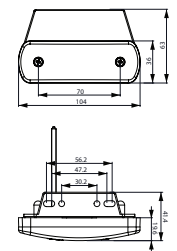

EL. SPECIFICATIONS

DIMENSIONS

ADDITIONAL SPECIFICATIONS

172036 LED Side Marker Lamp Std pkg 1

Voltage: 12/24

Dim.: 104x36x20 mm
Cable length: 500 mm
Dist. mount. holes:
70 mm

Type: LED Side marker lamp
Connection: Cable
Colour/glass: Orange
Material: Shockproof plastic
Shape: Rectangular
No./LEDs: 1
Reflector: w/
Fixing screw: 2
Sidemarker lamp: w/
E-approval: Yes

172037 LED Side Marker Lamp Std pkg 1

Voltage: 12/24

Dim.: 104x36x19.6 mm
Cable length: 500 mm
Dist. mount. holes:
70 mm

Type: LED Side marker lamp
Connection: Cable
Colour/glass: Orange
Material: Shockproof plastic
Shape: Rectangular
Bracket: Angled
No./LEDs: 1
Reflector: w/
Fixing screw: 2
Sidemarker lamp: w/
E-approval: Yes

172041 LED Side Marker Lamp Std pkg 1

Voltage: 12/24

Dim.: 114x39x20 mm
Cable length: 500 mm
Dist. mount. holes:
70 mm

Type: LED Side marker lamp
Connection: Cable
Colour/glass: Orange
Material: Shockproof plastic
No./LEDs: 1
Reflector: w/
Fixing screw: 2
Sidemarker lamp: w/
E-approval: Yes

172042 LED Side Marker Lamp Std pkg 1

Voltage: 12/24

Dim.: 115x39.7x20 mm
Dist. mount. holes:
70 mm

Type: LED Side marker lamp
Connection: Cable
Colour/glass: Orange
Material: Shockproof plastic
Shape: Oval
Bracket: Angled
No./LEDs: 1
Reflector: w/
Fixing screw: 2
Sidemarker lamp: w/
E-approval: Yes

ACCESSORIES

171639 Angle Bracket Std pkg 1 Servicing: HC-CARGO 171636, 171637, 171638

193119 Junior Power Timer Connector Std pkg 10

Terminal: HC-CARGO 191551, 192155, 192175, 192176. Wire seal: HC-CARGO 192177, 192178. LED Adapter: HC-CARGO 171835.

Type/terminal: Junior Power Timer
Colour: Black
No./poles: 2
Plug: Female