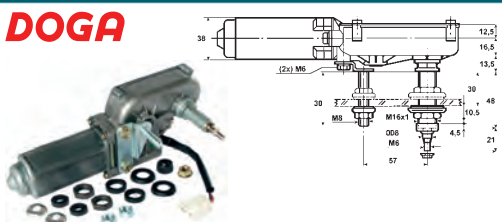

160725 Wiper Motor Std pkg 1 Servicing: HC-CARGO 160256, 160257, 160358, 160359

DOGA

Voltage: 12

Dist./shafts: 57 mm
Wiper angle: 90°

Type: Universal
Wiper shaft: w/ 2 shafts for parallelogram
Built in switch: Yes
Auto stop: Yes
Auto stop/placement: Right side

WINDSCREEN WASHERS

KITS

160186 Washer Kit Std pkg 1

Pump: HC-CARGO 160386.