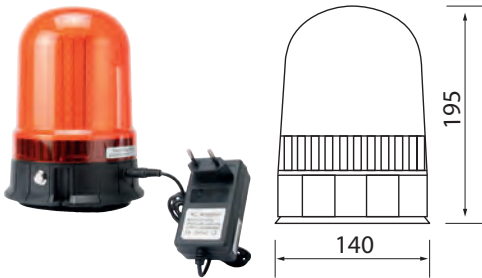

172030 LED Beacon Std pkg 1

Dome: HC-CARGO 170945. w/ battery. For Rotating pattern: 2 hrs, For Triple Flash pattern: 2.5 ~ 3 hrs, For Single Flash pattern: 7-8 hrs.