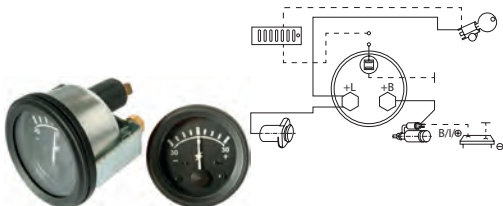

DASHBOARD GAUGES

AMMETER

160697 Ammeter Std pkg 1

White figures.