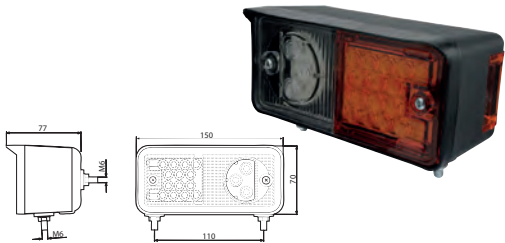

Voltage: 12/24

Dim.: 150x70x77 mm
Cable length: 2100 mm
Dist. mount. holes:
110/55 mm

Connection: Terminal
Colour: Black
Material: Shockproof plastic
Shape: Rectangular
Mount.: Upright/pendant
No./LEDs: 14-mar
Fixing screw: 2
RH/LH: LH
E-approval: Yes

171801 LED Flasher/Positions Lamp   Std pkg 1

Left: HC-CARGO 171800.