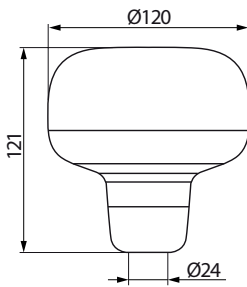

Voltage: 12/24
Amp: 1.7/0.8
Watt: 45

OD: 120 mm
Height: 121 mm

Bulb type: 8 LED
Lens type: Polycarbonate
Flash rate: 130/min.
Colour: Orange
Material: Aluminium
Mount.: Standard ISO A - Rod
Base: Rigid
Flash patterns: 2
Hi impact: Yes
Waterproof: Yes
Tightness norm: IP 66
Approval: ECE-R10/ECE-R65
E-approval: Yes

171764 LED Beacon Std pkg 1

SIRENA