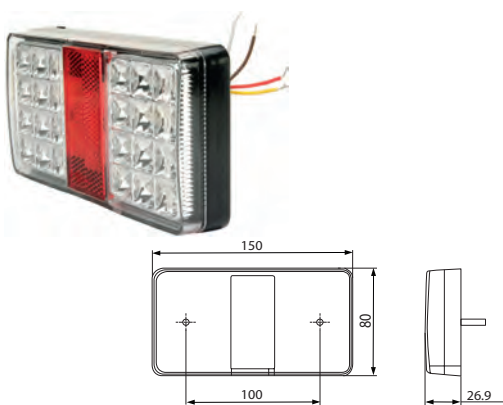

Voltage: 12/24

Dim.: 150x80x26.9 mm
Dist. mount. holes:
100 mm

Type: LED Multifunction Lamp
Connection: Cable
Colour/glass: Transparent
Material: Shockproof plastic
Material/lens: Glass
Shape: Rectangular
No./LEDs: 24
Reflector: w/
Numberplate light: w/o
Rear/fog lamp: w/o
Reverse light: w/o
Position light: w/o
Sidemarker lamp: w/o
Tail light: w/
Stop light: w/
Tightness norm: IP 67
E-approval: Yes

171756 LED Multifunction Lamp Std pkg 1

Multi-plug: HC-CARGO 171788, 172066. Left: HC-CARGO 171757.