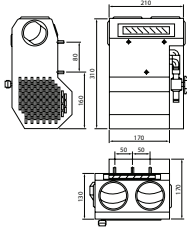

Voltage: 12
Watt/speed 3: 9.6

Dim.: 310x210x130 mm
Water connection OD: 16 mm
Capacity kW/speed 1: 4.3
Airflow speed 1: 180 m³/h
Capacity kW/speed 2: 6.3
Airflow speed 2: 288 m³/h
Capacity kW/speed 3: 9.2
Airflow speed 3: 468 m³/h
Regulation: Yes

Cabinet: Galvanized steel w/ black polyester