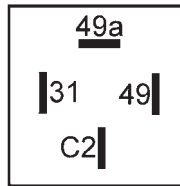

160244 Flasher Unit Std pkg 1 Servicing: Land Rover

For vehicles w/ towbars.

MAHLE

Voltage: 12
Watt: 2+1/6x21

Terminals: 4
Bracket: w/