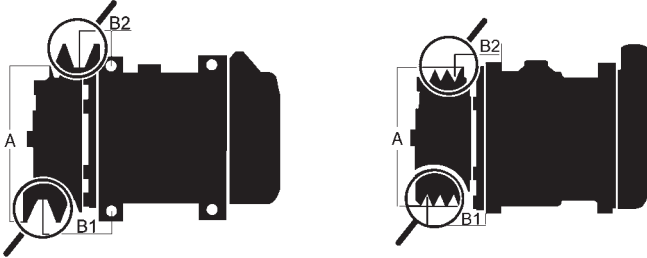

A/C Compressors

Edition 2021/2023