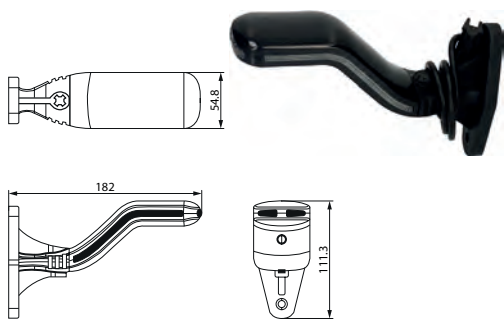

Voltage: 12-24

Dim.:
182x111.3x54.8 mm
Cable length: 500 mm
Dist. mount. holes:
78 mm

Type: LED Tail/position/side marker lamp
Connection: Cable
Colour: Black
Colour/glass: Transparent
Material: Polycarbonate
Shape: Rectangular
Mount.: 2 screws
Position light: w/
Sidemarker lamp: w/
Tail light: w/
Straps incl.: Yes
RH/LH: LH
Tightness norm: IP 67
Approval: ECE R10
E-approval: Yes

172236 LED Tail/Position/Side Marker Std pkg 1

Cover of click-in connector: HC-CARGO 172016.