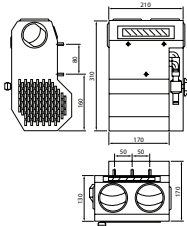

060233 Cabin Heater Std pkg 1

Voltage: 24
Watt/speed 3: 9.6

Dim.: 310x210x130 mm
Water connection OD: 16 mm
Capacity kW/speed 1: 4.3
Airflow speed 1: 180 m³/h
Capacity kW/speed 2: 6.3
Airflow speed 2: 288 m³/h
Capacity kW/speed 3: 9.2
Airflow speed 3: 468 m³/h
Regulation: Yes

Cabinet: Galvanized steel w/ black polyester

060235 Cabin Heater Std pkg 1

Especially suitable for heating the passenger room in for instance buses.