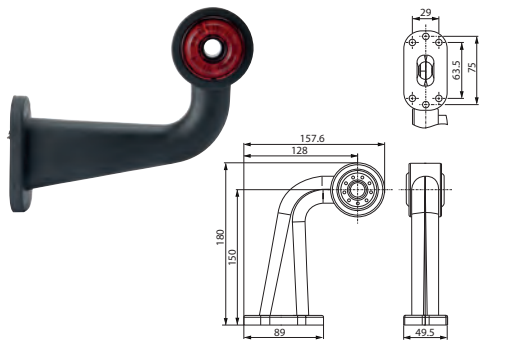

171961 LED Tail-Position Lamp

Std pkg 1

Voltage: 12-24

Dim.: 180x157.6x89 mm
Cable length: 300 mm
Dist. mount. holes:
75/63.5/29 mm

Type: LED Tail/position lamp
Connection: Cable
Colour: Black
Colour/glass: Red/white
Material: Rubber
Material/lens: Shockproof plastic
Shape: Round
Mount.: 6 screws
Position light: w/
Tail light: w/
RH/LH: RH
Tightness norm: IP 68
E-approval: Yes