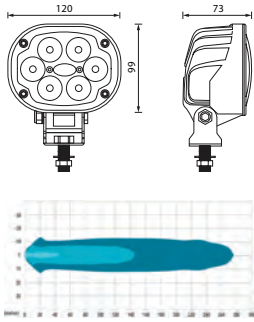

172131 LED Work Lamp

Std pkg 1

Voltage: 10-60
Watt: 30
Kelvin: 6000
Lumen: 2400

Dim.: 119x105x80 mm
Cable length: 440 mm

Type: 6 LED
Colour: Black
Material/ bracket: Stainless steel
Material/house: Aluminium
Material/lens: Polycarbonate
Reflector system: Spot
Shape: Square
Switch: w/o
2 poles: w/ DT
Tightness norm: IP 69K
Approval: ECE R10
Alternativ no.: 172132