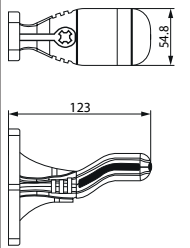

NEW PRODUCT
www.hc-cargo.com

Voltage: 12-24

Dim.: 123x105.8x54.8 mm
Cable length: 500 mm
Dist. mount. holes: 78 mm

Type: LED Tail/position/side marker lamp
Connection: Cable
Colour: Black
Colour/glass: Transparent
Material: Polycarbonate
Shape: Rectangular
Mount.: 2 screws
Position light: w/
Sidemarker lamp: w/
Tail light: w/
RH/LH: LH
Tightness norm: IP 67
Approval: ECE R10
E-approval: Yes

172334 LED Tail/Position/Side Marker Std pkg 1

Cover of click-in connector: HC-CARGO 172016.