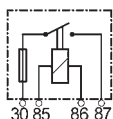

160926 Mini Relay

Std pkg 1

Voltage: 24
Amp: 15

Type/fuse: ATO
Terminals: 4
Bracket: w/
Fuse incl.: Yes