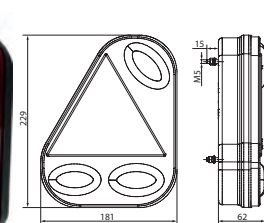

172155 Multi Function Lamp Std pkg 1

Right: HC-CARGO 172156. Plug: HC-CARGO 171537.

Bulb incl.: Yes
Voltage: 12
Watt: 21
Watt 2: 21/5

Dim.: 62x181x229 mm
Dist. mount. holes:
130 mm

Socket type: BA15S
Socket type 2: BAY15d
Colour: Black
Colour/glass: Red
Shape: Triangle
Reflector: w/
Numberplate light: w/
Rear/fog lamp: w/
Position light: w/
Stop light: w/
RH/LH: LH
E-approval: Yes