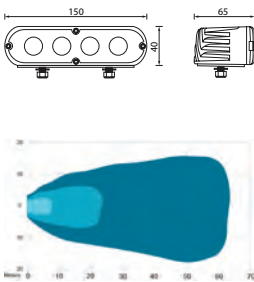

Voltage: 10-60
Watt: 20
Kelvin: 6000
Lumen: 1600

Dim.: 150x40x65 mm
Cable length: 470 mm

Type: 4 LED
Colour: Black
Material/ bracket: Stainless steel
Material/house: Aluminium
Material/lens: Polycarbonate
Reflector system: Flood
Shape: Oblong
Switch: w/o
2 poles: w/ DT
Tightness norm: IP 69K
Approval: ECE R10

172136 LED Work Lamp

Std pkg 1