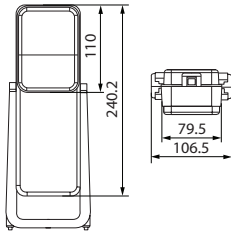

170797 Mounting Bracket Std pkg 1 Servicing: HC-CARGO 170390, 170759

Angled.

HAZARD WARNING LIGHTS

170683 Hazard Warning Lamp Std pkg 1 Servicing: Approved for vehicles carrying dangerous goods

Battery: HC-CARGO 200741, 200768.

Dim.: 240.2x106.5 mm

Battery type: D
No./batteries: 5
Hazard flasher: Yes
Approval: GGVS/ADR
E-approval: Yes

PEN/TORCH LIGHTS

PENLIGHTS LED

171704 LED Penlight Std pkg 1

Button w/ easy touch for either signal or constant light. Optical lense intensive the light. At least 8 hours of burn time. Battery: HC-CARGO 200738.

Dim.: 14.5x109 mm

Bulb type: LED
Battery type: AAA
Material: Aluminium
No./batteries: 2
Drop proof: Yes
Waterproof: Yes
Approval: CE

172194 LED Head Lamp Std pkg 1

ELWIS

Lumen: 420

Dim.: 33x45 mm

Bulb type: LED
Battery type: Lithium
Material: Aluminium
No./batteries: 1
Carrying strap: No
Rechargeable: Yes
Tightness norm: IP 65

HAND LAMPS CONVENTIONAL

200635 Handlamp (EU version) Std pkg 1

Four times as powerful as regular hand-lamps. Operating at temperatures below zero degrees. All parts can be replaced. Resistant to oil, gasoline and chemicals. Fluorescent: HC-CARGO 171573. Electronics Part: HC-CARGO 200659.

ELWIS

Voltage: 230
Watt: 11
Lumen: 900

Length: 455 mm
Cable length: 5 m
Weight: 775 g

Plug: w/
Hi impact: Yes
Tightness norm: IP 64
Approval: CE