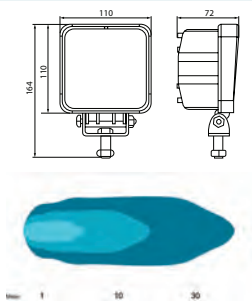

Voltage: 10-80
Watt: 48
Kelvin: 6000
Lumen: 3500

Dim.: 110x110x72 mm
Cable length: 400 mm

Type: 16 LED
Colour: Black
Material/ bracket: Stainless steel
Material/house: Cast aluminum
Material/lens: Polycarbonate
Reflector system: Flood
Shape: Square
Mount.: Cable
Switch: w/o
2 poles: w/
Tightness norm: IP 67
Approval: ECE R10
Alternativ no.: 172232

172003 LED Work Lamp

Std pkg 1

Bracket: HC-CARGO 172005.