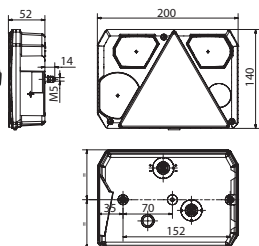

172025 Multi Function Lamp Std pkg 1

Lens: HC-CARGO 172023. Plug: HC-CARGO 171537, 171538. Right: HC-CARGO 172026.