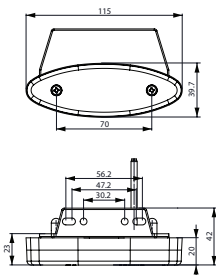

Voltage: 12/24

Dim.: 115x39.7x20 mm
Dist. mount. holes:
70 mm

Type: LED Side marker lamp
Connection: Cable
Colour/glass: Orange
Material: Shockproof plastic
Shape: Oval
Bracket: Angled
No./LEDs: 1
Reflector: w/
Fixing screw: 2
Sidemarker lamp: w/
E-approval: Yes

ACCESSORIES

171639 Angle Bracket Std pkg 1 Servicing: HC-CARGO 171636, 171637, 171638