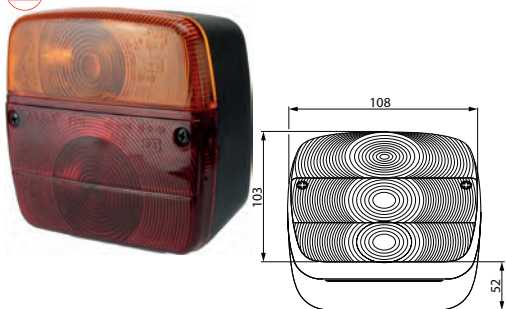

Bulb incl.: Yes
Voltage: 12
Watt: 21
Watt 2: 21/5

Dim.: 108x103x52 mm
Dist. mount. holes:
45/55 mm

Socket type: BA15S
Socket type 2: BAY15d
Connection: Multiplug
Shape: Square
Numberplate light: w/o
Rear/fog lamp: w/o
Reverse light: w/o
Position light: w/
Sidemarker lamp: w/o
Tail light: w/o
Stop light: w/
E-approval: Yes

171917 Multi Function Lamp Std pkg 1