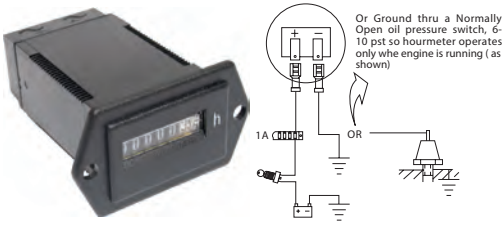

Voltage: 12-28

OD: 52 mm

Type: Mechanical
Mount. type: Hook fastening
Colour: Black

160747 Hour Meter Std pkg 1

w/o illumination.

Voltage: 10-28

OD: 36.5x25 mm

Type: Electrical operated
Colour: Black