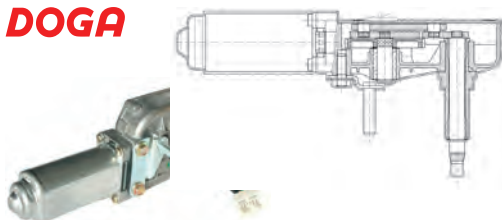

160659 Wiper Motor Std pkg 1 Servicing: HC-CARGO 160256, 160257, 160358, 160359

1 speed.

DOGA

Voltage: 12

Dist./shafts: 57 mm
Wiper angle: 85°

Type: Universal
Wiper shaft: w/ 1 M6 Shaft
Built in switch: No
Auto stop: Yes