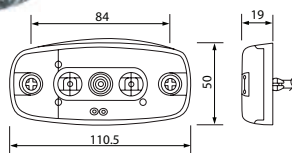

POSITION LAMPS LED

171638 LED Position Lamp

Std pkg 1

Angle Bracket: HC-CARGO 171639.

Voltage: 9-36
Watt: 0.9

Dim.: 110x50x19 mm
Dist. mount. holes:
83 mm

Type: LED Position lamp
Connection: Cable
Colour/glass: White
Material: ABS plastic
Material/lens: PMMA
Shape: Rectangular
Mount.: 2 screws
No./LEDs: 3
Reflector: w/
Fixing screw: 2
Position light: w/
Approval: CE/ECE
E-approval: Yes

171717 LED Position Lamp

Std pkg 1