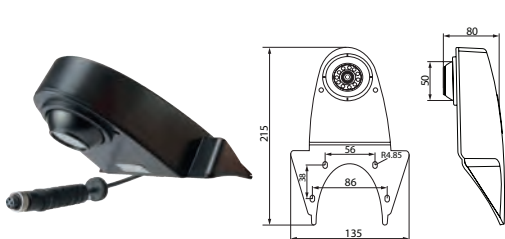

161041 Colour camera for roof mounting Std pkg 1 Servicing: HC-CARGO 160994, 161007, 161039, 161046, 161051

Voltage: 12
Light sensitivity: 0 lux

Connection cable: 0.35 m 4 pin
Height: 80 mm
Depth: 215 mm
Width: 135 mm
Resolution: 420 TV lines
Wide angle: 120°

Signal system: PAL/NTSC
Type: Colour
Colour: Black
Material: Aluminium
Picture sensor: 1/3" CCD
Microphone: w/o
Audio: No
Infrared: Yes
Mirror function: w/o
Connection cable: 0.35 m 4 pin
Protection degree: IP 69K