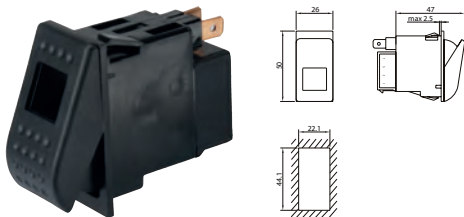

Amp: 16
Watt: 1.2

Mount. hole size:
22.1x44.1 mm

Socket type: T5
Button colour: Black
Switch combination: On/Off
Terminals: 4
Bulb incl.: Yes
Automatic return: No

181639 Rocker Switch Std pkg 1

w/o symbol plate. Illuminated w/ location and function light. Bulb: HC-CARGO 181632, 181668 (LED). Blind cover: HC-CARGO 181661. Multi Plug: HC-CARGO 180208. Plastic Module Panel: HC-CARGO 181662, 181663, 181664, 181665, 181666. Symbol Plate: HC-CARGO 180209, 180210, 181462, 181463, 181641... 181660.