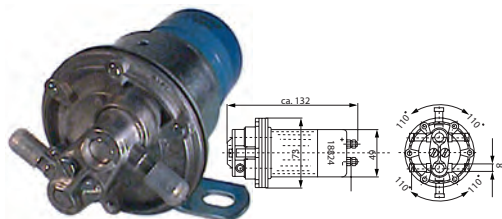

PRESSURE PUMPS

070032 Fuel Pump Std pkg 1

Hose nipple 8 mm. Suction 1 mtr. Connectors can be rotated. Fitting instruction included.

Voltage: 12

Capacity: 120 l/h
Pressure: 0.2 bar

Fuel: Gasoline, diesel, ethanol, methanol
Type: Universal

070078 Fuel Pump Std pkg 1

Hose nipple 8 mm. Suction 1.5 mtr. Connectors can be rotated. Fitting instruction included.