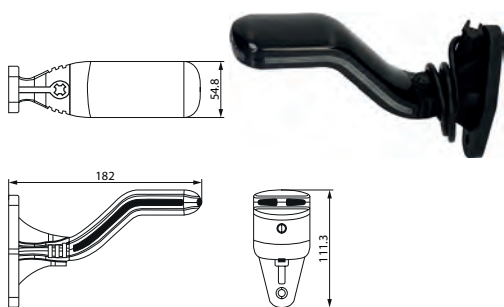

Voltage: 12-24

Dim.:
182x111.3x54.8 mm
Cable length: 500 mm
Dist. mount. holes:
78 mm

Type: LED Tail/position/side marker lamp
Connection: Cable
Colour: Black
Colour/glass: Transparent
Material: Polycarbonate
Shape: Rectangular
Mount.: 2 screws
Position light: w/
Sidemarker lamp: w/
Tail light: w/
RH/LH: RH
Tightness norm: IP 67
Approval: ECE R10
E-approval: Yes

172331 LED Tail/Position/Side Marker Std pkg 1

Cover of click-in connector: HC-CARGO 172016.