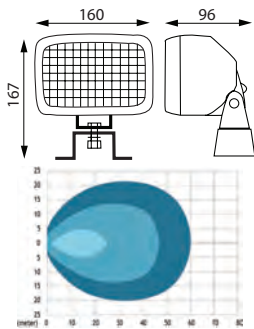

170980 Work Lamp

Std pkg 1

Servicing: Universal

External plug for flat plug connection.

Bulb incl.: No

Dim.: 160x167x96 mm
Light aperture:
123x78 mm

Type: H3
Socket type: PK22s
Colour: Black
Material/house: Shockproof plastic
Material/lens: Glass
Reflector system: Dual
Shape: Rectangular
Mount.: Flat
Switch: w/o
Mount. bracket: U-bracket w/ 4 holes
Grill: w/o
Handle: w/o
2 poles: w/o
Tightness norm: IP 65

171449 Work Lamp

Std pkg 1

External plug for multiplug connection.