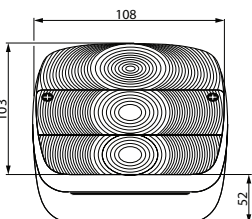

Bulb incl.: No
Watt: 21
Watt 2: 21/5

Dim.: 108x103x52 mm
Dist. mount. holes:
45/55 mm

Socket type: BA15S
Socket type 2: BAY15d
Connection: Terminal
Material: Shockproof plastic
Shape: Square
Fixing screw: 2
Numberplate light: w/
Rear/fog lamp: w/o
Reverse light: w/o
Position light: w/o
Sidemarker lamp: w/o
Tail light: w/
Stop light: w/
RH/LH: RH/LH
E-approval: Yes
Alternativ no.: 171049