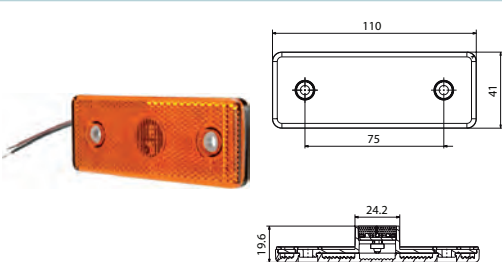

171735 LED Side Marker Lamp Std pkg 1

Voltage: 12

Dim.: 110x41x19.6 mm
Cable length: 200 mm
Dist. mount. holes:
75 mm

Type: LED Side marker lamp
Connection: Cable
Colour/glass: Orange
Shape: Rectangular
No./LEDs: 1
Sidemarker lamp: w/
E-approval: Yes