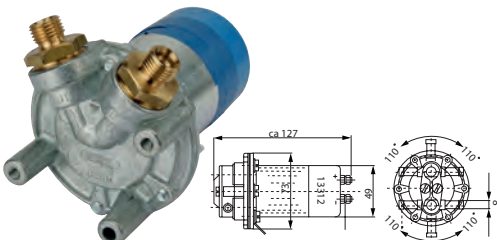

SUCTION PUMPS

070019 Fuel Pump Std pkg 1 Servicing: Bobcat

Suction 0.2 bar = 2.7 mtr. Fitting instruction included.