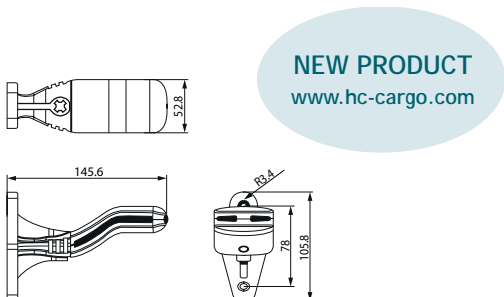

172331 LED Tail/Position/Side Marker Std pkg 1

Cover of click-in connector: HC-CARGO 172016.

NEW PRODUCT
www.hc-cargo.com

Voltage: 12-24

 Dim.:
 145.6x105.8x52.8 mm
 Cable length: 500 mm
 Dist. mount. holes:
 78 mm