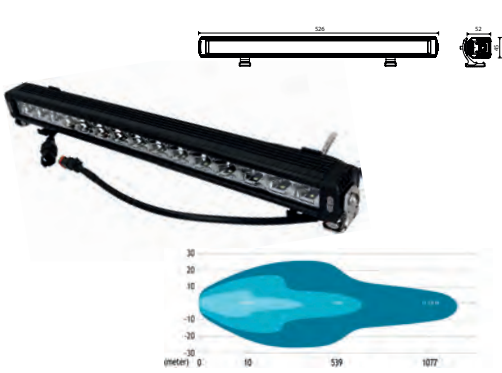

172275 LED Work light bar Std pkg 1

DT Connector: HC-CARGO 193365, 193366. Numberplate Holder: HC-CARGO 172291.

Voltage: 12/24
Watt: 45
Lumen: 4050
Lux: 2900 @ 10 m

Dim.: 526x52x45 mm
Cable length: 500 mm

Type: 15 LED
Bulb type: Osram
Colour: Black
Material/ bracket: Alu/Steel
Material/house: Aluminium
Material/lens: Polycarbonate
Reflector system: Combo
Shape: Straight
Mount. bracket: Sidemounted/Plan installation
2 poles: w/
Male/female: Male/female
Tightness norm: IP 67
Approval: ECE R10
E-approval: No
Alternativ no.: 172082