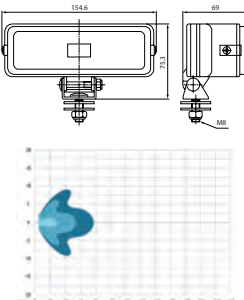

Bulb incl.: No
Watt: 55
Watt 2: 70

Dim.: 154.6x75.3x69 mm
Light aperture:
130x35 mm

Type: Fog light
Bulb type: H3
Bulb type 2: H3
Socket type: PK22s
Socket type 2: PK22s
Material: Shockproof plastic
Material/lens: Glass
Shape: Rectangular
Mount.: U-bracket w/ 1 bolt
E-approval: No