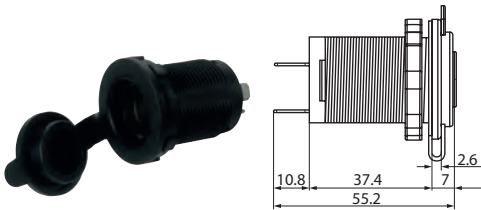

Voltage: 12-24
Amp: 20

Light: w/o
Cap: w/
Resistor: w/o
DIN norm: 53 505

161717 Lighter Socket Std pkg 1

Panel: HC-CARGO 181679, 181680, 181681.