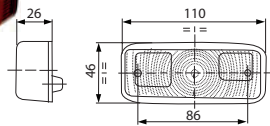

SIDE MARKER LAMPS CONVENTIONAL

170884 Side Marker Lamp Std pkg 1

Lens: HC-CARGO 170946.

Bulb incl.: No
Watt: 5

Dim.: 110x46x26 mm
Dist. mount. holes:
85 mm

Socket type: T10
Connection: Terminal
Colour/glass: Orange
Material: Shockproof plastic
Shape: Rectangular
Reflector: w/
Fixing screw: 2
E-approval: Yes

170885 Side Marker Lamp Std pkg 1

Lens: HC-CARGO 170946.