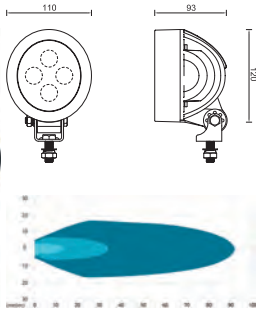

172269 LED Work Lamp

Std pkg 1

Servicing: John Deere

Voltage: 10-30
Watt: 40
Kelvin: 6000
Lumen: 4000

Dim.: 110x93x120 mm
Cable length: 540 mm
Coiled cable: 540 mm

Type: CREE
Bulb type: 4 LED
Colour: Black
Material/ bracket: Stainless steel
Material/house: Cast aluminum
Material/lens: Polycarbonate
Reflector system: Flood
Shape: Round
Switch: w/o
Mount. bracket: 1 bolt
2 poles: w/ DT
Tightness norm: IP 68/69K
Approval: ECE R10

172270 LED Work Lamp

Std pkg 1

Servicing: Fendt