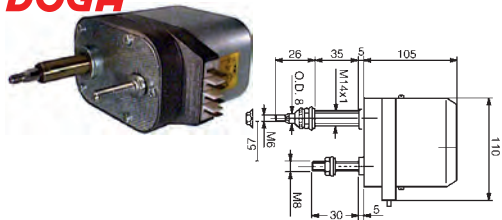

Voltage: 24

Dist./shafts: 57 mm
Wiper angle: 95°

Type: Universal
Wiper shaft: w/ 2 shafts for parallelogram
Auto stop: Yes
Auto stop/placement: Left side

160292 Wiper Motor Std pkg 1 Servicing: HC-CARGO 160022, 160023, 160024

w/ reciprocating shaft. Wiper Arm: HC-CARGO 160339.

DOGA