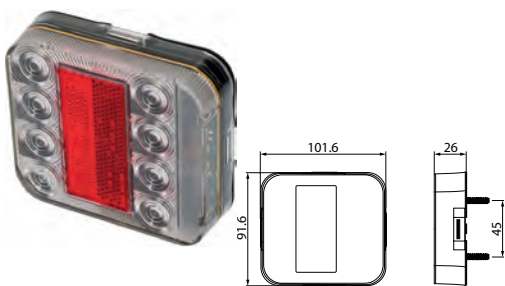

Voltage: 12

Dim.: 101.6x91.6x26 mm
Cable length: 500 mm
Dist. mount. holes: 45 mm

Type: LED Multifunction Lamp
Connection: Cable
Shape: Square
Mount.: 4 holes
Reflector: w/
Numberplate light: w/o
Sidemarker: w/
Tail light: w/
Stop light: w/
LEDs: w/
Straps incl.: Yes
RH/LH: RH/LH
Tightness norm: IP 67
E-approval: Yes

172216 LED Trailer lighting set Std pkg 1

w/ built-in resistor.