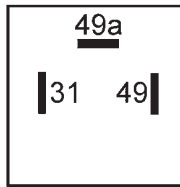

160242 Flasher Unit Std pkg 1 Servicing: Audi

Voltage: 12
Watt: 2/4x21

Terminals: 3
Bracket: w/