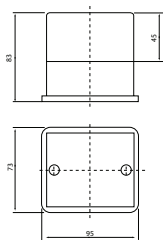

SIDE INDICATORS CONVENTIONAL

171337 Side Indicator Std pkg 1