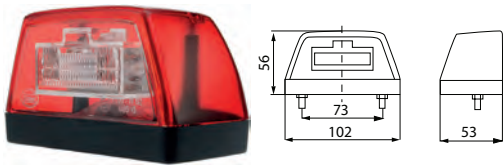

172009 LED Numberplate Lamp Std pkg 1