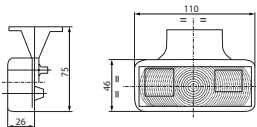

Bulb incl.: No
Watt: 5

Dim.: 110x46x26 mm
Dist. mount. holes:
20/50 mm

Socket type: T10
Connection: Terminal
Colour/glass: Orange
Material: Shockproof plastic
Shape: Rectangular
Bracket: Angled
Reflector: w/
E-approval: Yes