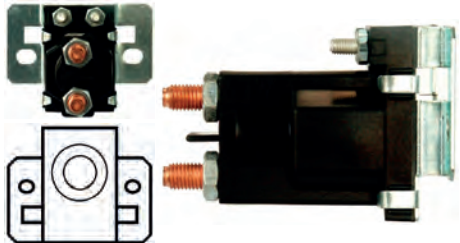

231527 Solenoid

Voltage: 12
Amp: 80

B+: 5/16-24
Height/B+: 11.55
Thread/terminal 15A: M5
Width/terminal 15A: 7.00
Thread/terminal 50: M5
OD: 54.20
Total length: 77.65
Coil bolt: 5/16"-24
Coil bolt 2: 11.45

No./mount. holes: 2
No./terminals: 4

234070 Solenoid

Relay w/ 5/16" B+: HC-CARGO 231526.