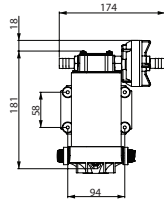

Voltage: 24
Amp: 5

Dim.: 163x166x95 mm
Hose connection:
14 mm
Capacity: 14 l/min.
Pressure: 2 bar
Pressure: 29 PSI

Type: Gear
Pump housing: Brass
Pump shaft: Stainless steel
Pinion: Brass
Filter: w/

070149 Fluid Pump Std pkg 1 Servicing: Main application: transfer of diesel fuel, water antifreeze etc.

Self-priming electric pump w/ helical bronze gears, complete w/ in-line filter. Nickel plated brass body w/ stainless steel shaft. Ports: 1/2" BSP w/ brass connection for Ø 16 mm inner tubing.