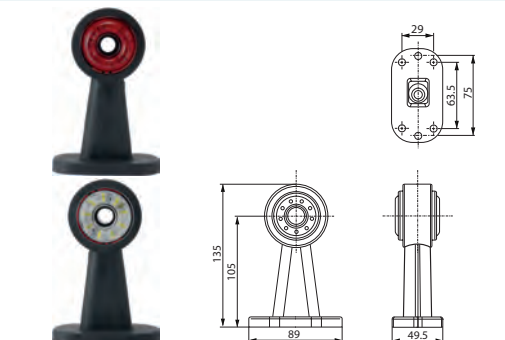

171963 LED Tail-Position Lamp

Std pkg 1

Voltage: 12-24

Dim.: 135x89x49.5 mm
Cable length: 300 mm
Dist. mount. holes:
75/63.5/29 mm

Type: LED Tail/position lamp
Connection: Cable
Colour: Black
Colour/glass: Red/white
Material: Rubber
Material/lens: Shockproof plastic
Shape: Round
Mount.: 6 screws
Position light: w/
Tail light: w/
RH/LH: RH/LH
Tightness norm: IP 68
E-approval: Yes