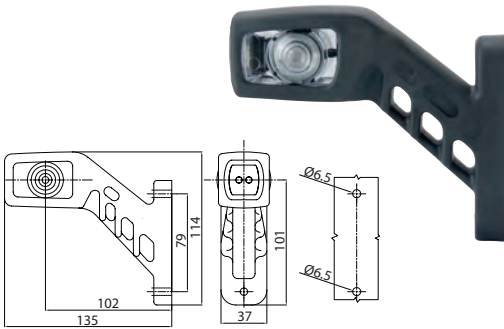

171969 LED Tail/Position/Side Marker Std pkg 1

Voltage: 12-24

Dim.: 135x114x37 mm
Cable length: 300 mm
Dist. mount. holes:
79 mm

Type: LED Tail/position/side marker lamp
Connection: Cable
Colour: Black
Colour/glass: Transparent
Material: Rubber
Material/lens: Shockproof plastic
Shape: Rectangular
Mount.: 2 screws
Position light: w/
Sidemarker lamp: w/
Tail light: w/
RH/LH: LH
Tightness norm: IP 68
E-approval: Yes