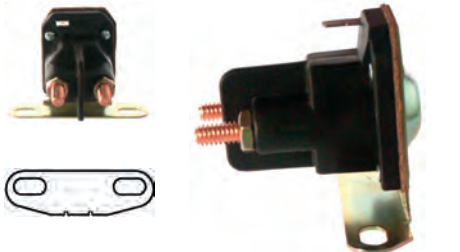

234071 Solenoid

Voltage: 12
Amp: 80

B+: 5/16-24
Height/B+: 16.70
Thread/terminal 50: 6.30
Total length: 64.25
Coil bolt: 5/16"-24
Coil bolt 2: 16.70

No./mount. holes: 2
No./terminals: 3

234072 Solenoid

Insulated return.