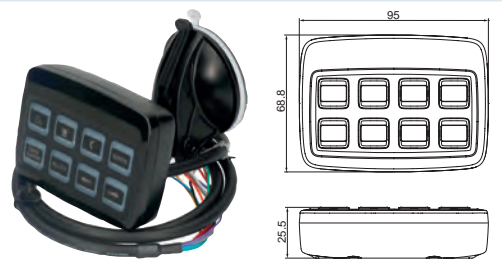

172200 Switch Panel Std pkg 1

Servicing: HC-CARGO 171849, 171851, 171852, 171853, 171910, 171912, 171913, 171914, 172195, 172196, 172197, 172198, 172199, 172206

w/ suction cup holder.

Amp: 1.2

Dim.: 95x68.8x25.5 mm

Colour: Black
Button colour: Grey
Switch combination: On/Off
Approval: ECE R10