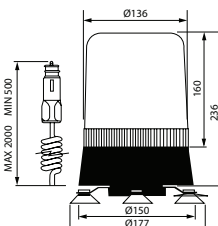

Bulb incl.: Yes
Voltage: 24

OD: 177 mm
Height: 236 mm

Bulb type: H1
Lens type: PMMA/ACRYL
Colour: Orange
Model: AEB TYPE 595 M
Mount.: 3 magnets
Base: Magnetic
Coiled cable incl.: Yes
E-approval: Yes