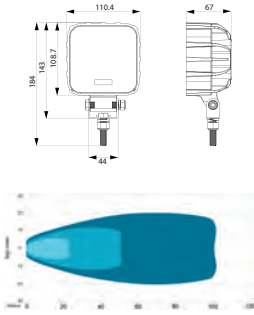

171755 LED Work Lamp

Std pkg 1

Voltage: 11-70
Watt: 27
Kelvin: 5300
Lumen: 1900

Dim.: 110.4x184x67 mm
Cable length: 1200 mm
Light aperture:
88x88 mm

Type: 6 LED
Colour: Black
Material/house: Cast aluminum
Reflector system: Flood
Shape: Square
Switch: w/o
Mount. bracket: Single bolt fixing
2 poles: w/o
Tightness norm: IP 67
Approval: ECE R10
E-approval: No