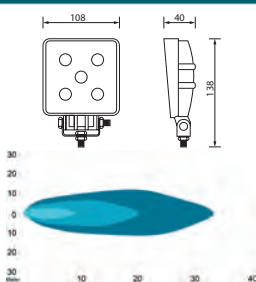

172119 LED Work Lamp

Std pkg 1

Voltage: 10-30
Watt: 15
Kelvin: 6000
Lumen: 1100

Dim.: 138x108x40 mm
Cable length: 250 mm

Type: 5 LED
Colour: Black
Material/ bracket: Stainless steel
Material/house: Cast aluminum
Material/lens: Polycarbonate
Reflector system: Flood
Shape: Square
Switch: w/o
2 poles: w/o
Tightness norm: IP 67
Approval: ECE R10
Alternativ no.: 171948