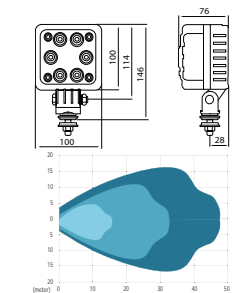

Voltage: 12-24
Watt: 24
Kelvin: 5000-7000
Lumen: 1500

Dim.: 100x100x76 mm

Type: 6 LED
Inclination/downwards: 80°
Inclination/sideways: 180°
Colour: Black
Material/house: ABS plastic/aluminium
Material/lens: Plastic
Reflector system: Flood
Shape: Square
Switch: w/o
2 poles: w/
Tightness norm: IP 66
Approval: ECE R10

172001 LED Work Lamp

Std pkg 1

Handle: HC-CARGO 172008.