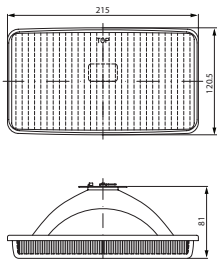

SPARE PARTS

170621 Light Unit

Std pkg 1

Servicing: HC-CARGO 170550

Bulb incl.: No
Watt: 55
Watt 2: 70

Dim.: 215x120.5x81 mm
Light aperture: 200x107 mm

Bulb type: H3
Bulb type 2: H3
Socket type: PK22s
Socket type 2: PK22s
Colour: Black
Material: Metal
Material/lens: Glass
Shape: Rectangular
Asymmetric light: w/o
E-approval: Yes

DRIVING LAMPS LED

172059 LED Driving Lamp

Std pkg 1