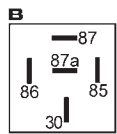

Std pkg 1

 Voltage: 12
Amp: 20/10

 Terminals: 5
Diode: w/

CHANGE OVER - 24 V
160216 Relay

Std pkg 1

 Voltage: 24
Amp: 10/20

 Type: Change Over
Terminals: 5
Bracket: w/
Alternativ no.: 160808

		EL. SPECIFICATIONS	DIMENSIONS	ADDITIONAL SPECIFICATIONS
160271 Relay Std pkg 1		Voltage: 24 Amp: 10/20		Type: Change Over Terminals: 5 Bracket: w/ Diode: w/
				
160317 Relay Std pkg 1		Voltage: 24 Amp: 10/22		Type: Change Over Terminals: 5 Bracket: w/
				
160808 Relay Std pkg 1		Voltage: 24 Amp: 10/20		Type: Change Over Terminals: 5 Bracket: w/ Alternativ no.: 160216
				
160944 Relay Std pkg 1		Voltage: 24 Amp: 10/20		Type: Change Over Terminals: 5 Resistor: w/
				
160976 Relay Std pkg 1		Voltage: 24 Amp: 30/50		Type: Change Over Terminals: 2x6.3 mm, 3x9.5 mm Resistor: w/
				
160980 Relay Std pkg 1		Voltage: 24 Amp: 30/40		Type: Change Over Terminals: 2x6.3 mm, 3x9.5 mm Bracket: w/
				
160981 Relay Std pkg 1		Voltage: 24 Amp: 10/20		Type: Change Over Terminals: 5 Bracket: w/
				