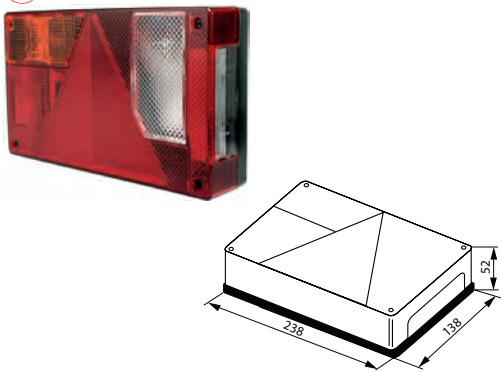

Bulb incl.: Yes
Watt: 21
Watt 2: 21/5
Watt 3: 5

Dim.: 238x138x52 mm
Dist. mount. holes:
152 mm

Socket type: BA15S
Socket type 2: BAY15d
Socket type 3: S8.5
Material: Shockproof plastic
Shape: Rectangular
Reflector: w/
Fixing screw: 2
Numberplate light: w/
Rear/fog lamp: w/o
Reverse light: w/
Position light: w/o
Sidemarker lamp: w/o
Tail light: w/
Stop light: w/
RH/LH: LH
E-approval: Yes

171328 Multi Function Lamp Std pkg 1

Lens: HC-CARGO 171330.