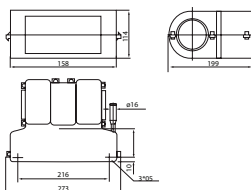

Voltage: 12
Watt/speed 2: 75

Dim.: 273x199x114 mm
Water connection OD: 16 mm
Capacity kW/speed 2: 4.3
Airflow speed 2: 230 m³/h
Regulation: Yes

Cabinet: Shockproof plastic