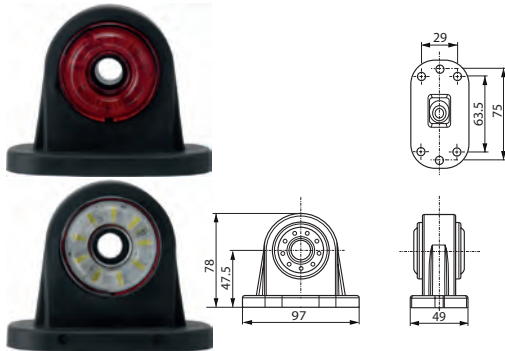

171960 LED Tail-Position Lamp

Std pkg 1

Voltage: 12-24

Dim.: 97x78x49 mm
Cable length: 300 mm
Dist. mount. holes:
75/63.5/29 mm

Type: LED Tail/position lamp
Connection: Cable
Colour: Black
Colour/glass: Red/white
Material: Rubber
Material/lens: Shockproof plastic
Shape: Round
Mount.: 6 screws
Position light: w/
Tail light: w/
RH/LH: RH/LH
Tightness norm: IP 68
E-approval: Yes