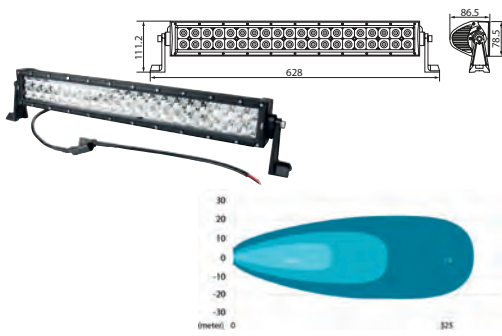

172102 LED Driving Light Bar Std pkg 1

DT Connector: HC-CARGO 193365, 193366.

Voltage: 10-30
Amp: 6.6/3.4
Watt: 120
Kelvin: 6000
Lumen: 10800

Dim.: 628x111.2x86.5 mm
Cable length: 500 mm

Type: 40 LED
Colour: Black
Material/house: Cast aluminum
Material/lens: Polycarbonate
Reflector system: Driving
Shape: Straight
Mount. bracket: Vertical
Male/female: Male/female
Tightness norm: IP 69K
Ref. no.: 40
Approval: ECE R112
E-approval: Yes