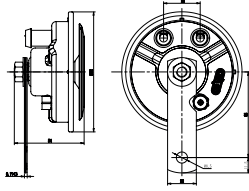

Voltage: 24
Amp: 2.5
Decibel: 112
Hertz: 420

OD: 90 mm

Type: Single tone
Material: Steel
Marine: No
E-approval: Yes
Alternativ no.: 160987

161945 Horn Std pkg 1

2 terminals. w/ bracket.

NEW PRODUCT
www.hc-cargo.com