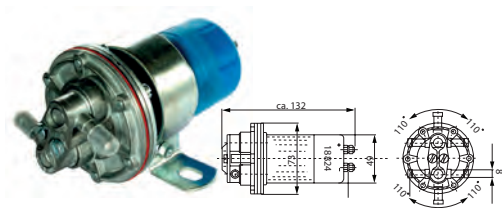

Voltage: 24

Capacity: 130 l/h
Pressure: 0.35 bar

Fuel: Gasoline, diesel, ethanol, methanol
Type: Universal

070161 Fuel Pump Std pkg 1

Hose nipple 8 mm.