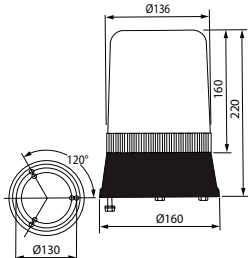

170798 Rotating Beacon Std pkg 1

Dome: HC-CARGO 170308, 170366. Motor: HC-CARGO 170505, 170506. Base Plate: HC-CARGO 170309.

Bulb incl.: No
Voltage: 12/24

OD: 160 mm
Height: 220 mm

Bulb type: H1
Lens type: PMMA/ACRYL
Colour: Blue
Model: AEB TYPE 595
Mount.: Standard ISO B2 (and B1) - Base
E-approval: Yes

170830 Rotating Beacon Std pkg 1

Dome: HC-CARGO 170945.