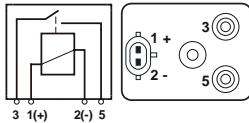

Voltage: 24
Amp: 200

Type: High performance
Bracket: w/