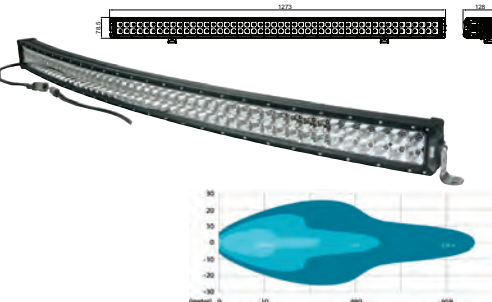

Voltage: 10-30
Amp: 16.08/7.83
Watt: 288
Kelvin: 5700
Lumen: 25920

Dim.: 1273x128x78.5 mm
Cable length: 500 mm

Type: 96 LED
Colour: Black
Material/ bracket: Aluminium
Material/house: Cast aluminum
Material/lens: Polycarbonate
Reflector system: Combo
Shape: Curved
Mount. bracket: Sidemounted/Plan installation
2 poles: w/
Male/female: Male/female
Tightness norm: IP 67
Approval: ECE R10
Alternativ no.: 172080