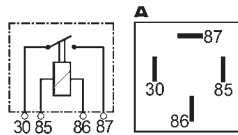

Voltage: 12
Amp: 30

Terminals: 5
Bracket: w/
Alternativ no.: 160265

160806 Mini Relay Std pkg 1

WEHRLE

Voltage: 12
Amp: 30

Terminals: 4
Bracket: w/
Alternativ no.: 160083

160903 Mini Relay Std pkg 1