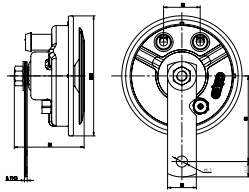

Voltage: 24
Amp: 2.5
Decibel: 112
Hertz: 335

OD: 92 mm

Type: Single tone
Material: Steel
Marine: No
E-approval: Yes
Alternativ no.: 160989