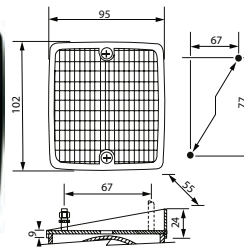

170928 Rear Fog Lamp

Std pkg 1

Bulb incl.: No
Watt: 21

Dim.: 102x95x55 mm
Dist. mount. holes:
77 mm

Socket type: BA15S
Colour: Black
Material: Shockproof plastic
Shape: Rectangular
Fixing screw: 2
E-approval: Yes