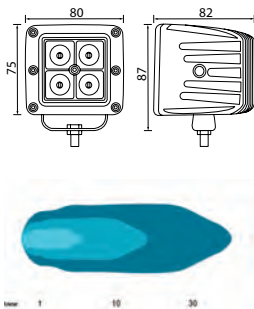

Voltage: 10-30
Watt: 16
Kelvin: 6000
Lumen: 800

Dim.: 87x80x75 mm
Cable length: 400 mm

Type: 4 LED
Colour: Black
Material/ bracket: Stainless steel
Material/house: Cast aluminum
Material/lens: Polycarbonate
Reflector system: Flood
Shape: Square
Mount.: Cable
Switch: w/o
2 poles: w/o
Tightness norm: IP 67
Approval: ECE R10

171945 LED Work Lamp

Std pkg 1