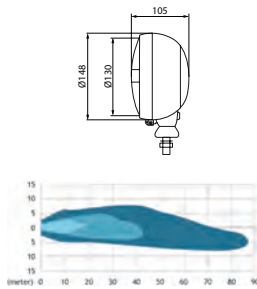

FORWARD LIGHTING
TRACTOR HEAD LAMPS

170132 Head Lamp

Std pkg 1

Light unit: HC-CARGO 170239.

Bulb incl.: No
Watt: 45/40
Watt 2: 55/50
Watt 3: 4

Dim.: 148x105 mm
Light aperture:
130 mm

Socket type: P45t
Socket type 2: P45t
Socket type 3: BA9s
Colour: Black
Material: Metal
Material/lens: Glass
Shape: Round
Mount.: 1 bolt
Position light: w/
Asymmetric light: w/
RH/LH: LH
E-approval: Yes

170310 Head Lamp

Std pkg 1

For upright fixing. Not p45t halogen.