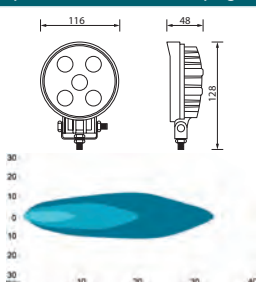

172120 LED Work Lamp

Std pkg 1

Voltage: 10-30
Watt: 15
Kelvin: 6000
Lumen: 1100

Dim.: 128x116x48 mm
Cable length: 250 mm

Type: 5 LED
Colour: Black
Material/ bracket: Stainless steel
Material/house: Cast aluminum
Material/lens: Polycarbonate
Reflector system: Flood
Shape: Round
Switch: w/o
2 poles: w/o
Tightness norm: IP 67
Approval: ECE R10
Alternativ no.: 171950