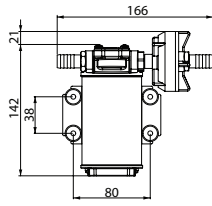

EL. SPECIFICATIONS

DIMENSIONS

ADDITIONAL SPECIFICATIONS

070148 Fluid Pump Std pkg 1 Servicing: Main application: transfer of diesel fuel, water antifreeze etc.

Model UP/3. self-priming 1.5 m. Electric pump w/ bronze gears for transfer of various liquids, complete w/ inline filter. Pump body made of brass w/ stainless steel shaft and a rubber lip seal. 3/8" BSP w/ brass connection for I.D. 14 mm inner tubing.