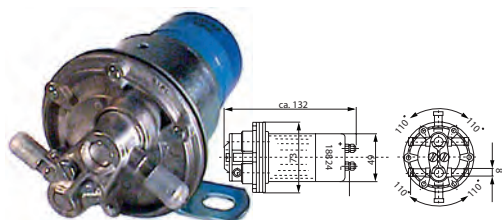

Voltage: 12

Capacity: 125 l/h
Pressure: 0.35 bar

Type: Universal

070107 Fuel Pump Std pkg 1

Hose nipple 8 mm. Suction 1.5 mtr. Connectors can be rotated. Fitting instruction included.