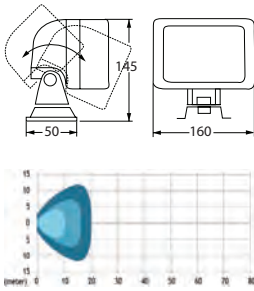

170979 Work Lamp

Std pkg 1

External plug for flat plug connection.

Bulb incl.: No

Dim.: 160x145x50 mm
Light aperture:
123x72 mm

Type: H3
Socket type: PK22s
Colour: Black
Material/house: Shockproof plastic
Material/lens: Glass
Shape: Rectangular
Mount.: Flat
Switch: w/o
Mount. bracket: U-bracket w/ 4 holes
Grill: w/o
Handle: w/o