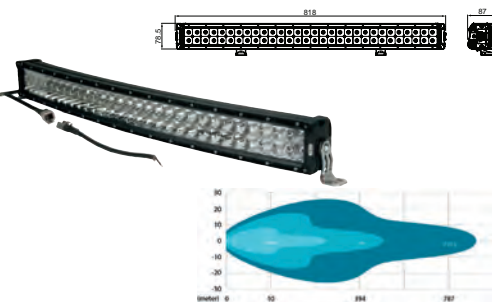

Voltage: 10-30
Amp: 9.28/4.62
Watt: 180
Kelvin: 5700
Lumen: 16200

Dim.: 818x87x78.5 mm
Cable length: 500 mm

Type: 60 LED
Colour: Black
Material/ bracket: Aluminium
Material/house: Cast aluminum
Material/lens: Polycarbonate
Reflector system: Combo
Shape: Curved
Mount. bracket: Sidemounted/Plan installation
2 poles: w/
Male/female: Male/female
Tightness norm: IP 67
Approval: ECE R10
Alternativ no.: 172285

170105 LED Work light bar Std pkg 1

ATP Connector: HC-CARGO 193367, 193368. Mounting Bracket Kit: HC-CARGO 172201, 172202.