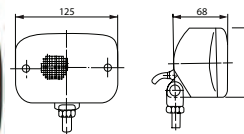

170930 Rear Fog Lamp

Std pkg 1

Bulb incl.: No
Watt: 21

Dim.: 125x84x68 mm

Socket type: BA15S
Connection: Terminal
Colour: Black
Material: Shockproof plastic
Shape: Rectangular
Bracket: Pendant
Fixing screw: 1
Rear/fog lamp: w/
E-approval: Yes