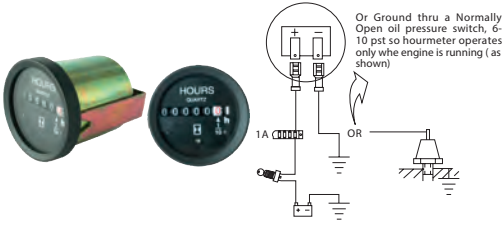

Voltage: 12-28

OD: 52 mm

Type: Mechanical
Mount. type: Hook fastening
Colour: Black

160747 Hour Meter Std pkg 1

w/o illumination.

Voltage: 10-28

OD: 36.5x25 mm

Type: Electrical operated
Colour: Black