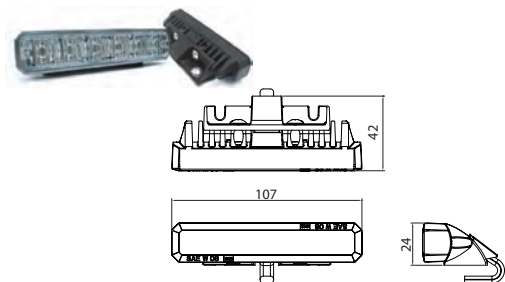

171933 LED Flash, amber Std pkg 1

Voltage: 12-24
Amp: 0.55/0.26
Watt: 9.6

Length: 107 mm
Cable length: 970 mm
Height: 24 mm

Bulb type: 6 LED
Lens type: Polycarbonate
Colour: Orange
Material: Aluminium
Mount.: Screw
Flash patterns: 19
Waterproof: Yes
Tightness norm: IP 67
Approval: ECE-R10/ECE-R65
E-approval: Yes
Alternativ no.: 171814