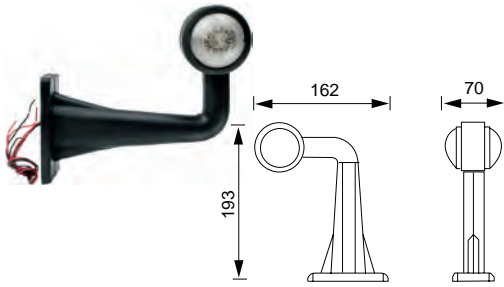

Voltage: 9-36

Dim.: 193x162x70 mm
Cable length: 330 mm
Dist. mount. holes:
78 mm

Type: LED Tail/position lamp
Connection: Cable
Colour/glass: Red/white
Shape: Round
No./LEDs: 2x3
Position light: w/
Tail light: w/
RH/LH: RH/LH
Tightness norm: IP 65
Approval: SAE
E-approval: Yes