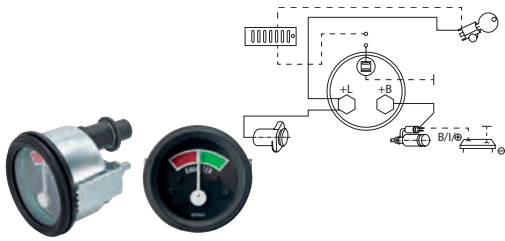

White figures.

Voltage: 12-24

OD: 52 mm

Mount. type: Hook fastening
Colour: Black
Measuring range: 60-0-60

161716 Ammeter Std pkg 1 Servicing: HC-CARGO 181679, 181680, 181681

Mounting hole: 29 mm. 6.3 mm terminals.