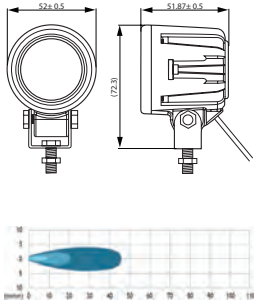

171811 LED Work Lamp

Std pkg 1

Voltage: 10-80
Watt: 5
Candela: 2000
Kelvin: 5000-6500
Lumen: 600

Dim.:
72.3x52x51.87 mm
Cable length: 300 mm
Light aperture: 35 mm

Type: 1 LED
Bulb type: 1 LED
Inclination/downwards: Yes
Inclination/upwards: Yes
Colour: Black
Material/house: Aluminium
Material/lens: Plastic
Reflector system: Spot
Shape: Round
Switch: w/o
Mount. bracket: U-bracket w/ 1 bolt
2 poles: w/o
Tightness norm: IP 66
Approval: ECE R10