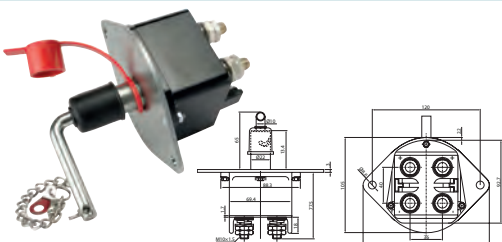

Voltage: 12-24
Amp/5 sec.: 2500
Amp/cont.: 250

Dist. mount. holes:
120 mm

Type: Battery
Material: Metal
No./mounting holes: 2
No./poles: 4
Key: Yes
Waterproof: Yes
Protection degree: IP 66