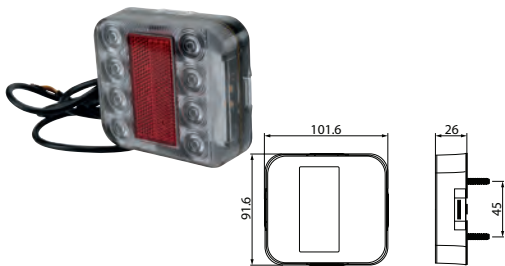

Voltage: 12

Dim.: 101.6x91.6x26 mm
Cable length: 500 mm
Dist. mount. holes: 45 mm

Type: LED Multifunction Lamp
Connection: Cable
Shape: Square
Mount.: 4 holes
Reflector: w/
Numberplate light: w/
Tail light: w/
Stop light: w/
LEDs: w/
RH/LH: RH/LH
Tightness norm: IP 67
E-approval: Yes
Alternativ no.: 172218

172215 LED Multifunction Lamp Std pkg 1

w/ built-in resistor.