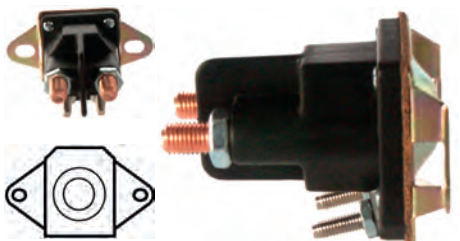

Voltage: 12
Amp: 80

B+: 5/16-24
Height/B+: 16.90
Thread/terminal 15A: M5
Width/terminal 15A: 15.30
Thread/terminal 50: M5
Total length: 66.50
Coil bolt: 5/16"-24
Coil bolt 2: 16.90

No./mount. holes: 2
No./terminals: 4