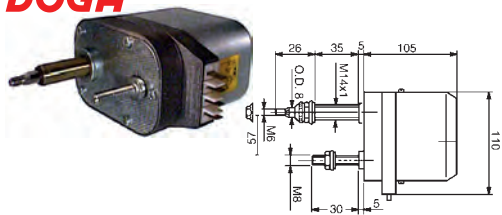

Voltage: 12

Dist./shafts: 57 mm
Wiper angle: 95°

Type: Universal
Wiper shaft: w/ 2 shafts for parallelogram
Built in switch: No
Auto stop: Yes
Auto stop/placement: Left side

160291 Wiper Motor Std pkg 1 Servicing: HC-CARGO 160256, 160257, 160358, 160359

w/ reciprocating shaft.

DOGA