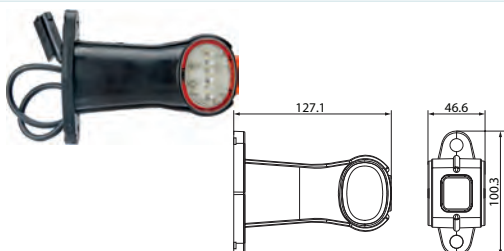

171730 LED Tail/Position/Side Marker

 Std pkg 1
 w/ 128 mm rubber arm. Cover of click-in connector: HC-CARGO 172016.

Voltage: 12/24

 Dim.: 127.1x100.3 mm
 Cable length: 500 mm
 Dist. mount. holes:
 78 mm