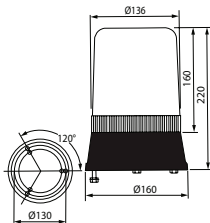

Bulb incl.: Yes
Voltage: 24

OD: 160 mm
Height: 220 mm

Bulb type: H1
Lens type: PMMA/ACRYL
Colour: Orange
Model: AEB TYPE 595
Mount.: Standard ISO B2 (and B1) - Base
E-approval: Yes

170437 Rotating Beacon Std pkg 1

Dome: HC-CARGO 170308, 170366. Motor: HC-CARGO 170505. Base Plate: HC-CARGO 170309. Coil cable: lenght 2 m.