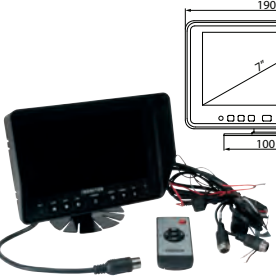

MONITORS

160776 Monitor

Std pkg 1

Servicing: HC-CARGO 160775

Voltage: 12/24

Height: 140.5 mm
Depth: 51.8 mm
Display size: 7"
Width: 192 mm
Resolution:
2400x480 pixels

Signal system: PAL/NTSC
Type: LED
Camera type: Colour
Mount. bracket: w/
Remote control: w/o
Loudspeaker: w/
Audio: Yes
Mirror function: w/
Language: English

160784 Monitor

Std pkg 1

Servicing: HC-CARGO 160783

Voltage: 12/24

Height: 140.5 mm
Depth: 51.8 mm
Display size: 7"
Width: 192 mm
Resolution:
2400x480 pixels

Signal system: PAL/NTSC
Type: TFT-LCD
Camera type: Colour
Mount. bracket: w/
Remote control: w/o
Loudspeaker: w/
Audio: Yes
Mirror function: w/
Language: English
Alternativ no.: 160776

160995 Monitor

Std pkg 1

Servicing: HC-CARGO 160994, 161039, 161046

Voltage: 12-24

Display size: 7"
Resolution:
400x234 pixels

Signal system: PAL/NTSC
Type: TFT-LCD
Camera type: Colour
Mount. bracket: w/
Remote control: w/
Loudspeaker: w/
Audio: Yes
Mirror function: w/o
Language: Chinese, German, English, French, Dutch, Italian, Japanese, Portuguese, Spanish
Alternativ no.: 161034

161007 Monitor 7 Waterproof

Std pkg 1

Side Camera: HC-CARGO 161030, 161056, 161057. Colour camera: HC-CARGO 161041, 161029, 161006, 161043. Accessories: HC-CARGO 160888, 160889, 160916.

Voltage: 12-24

Display size: 7"
Resolution:
800x480 pixels

Signal system: PAL/NTSC
Type: TFT-LCD
Camera type: Colour
Remote control: w/
Loudspeaker: w/o
Audio: No
Mirror function: w/
Protection degree: IP 67
Language: Chinese, German, English, French, Dutch, Italian, Japanese, Portuguese, Spanish

161032 Monitor

Std pkg 1

Servicing: HC-CARGO 161048

Aerial: HC-CARGO 161036.

Voltage: 12-24

Height: 149 mm
Depth: 82 mm
Display size: 7"
Width: 218 mm
Resolution:
800x480 pixels