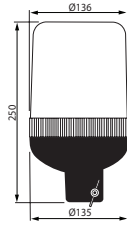

Bulb incl.: Yes
Voltage: 12

OD: 136 mm
Height: 250 mm

Bulb type: H1
Lens type: PMMA/ACRYL
Colour: Orange
Model: AEB TYPE 590
Mount.: Standard ISO A - Rod
E-approval: Yes
Alternativ no.: 171399

170296 Rotating Beacon Std pkg 1

Dome: HC-CARGO 170308, 170366. Motor: HC-CARGO 170506. Base Plate: HC-CARGO 170309.