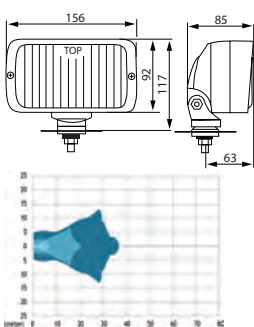

171566 Work Lamp

Std pkg 1

Bulb incl.: No

Dim.: 156x123x113 mm
Light aperture:
123x70 mm

Type: H3
Socket type: PK22s
Inclination/downwards: 180°
Inclination/upwards: 180°
Inclination/sideways: 105°
Colour: Black
Material/house: Shockproof plastic
Material/lens: Glass
Shape: Rectangular
Switch: w/o
Mount. bracket: Single bolt fixing
Grill: w/o
Handle: w/o
Tightness norm: IP 55