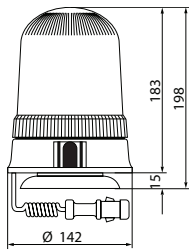

171587 Rotating Beacon Std pkg 1

Dome: HC-CARGO 170945.