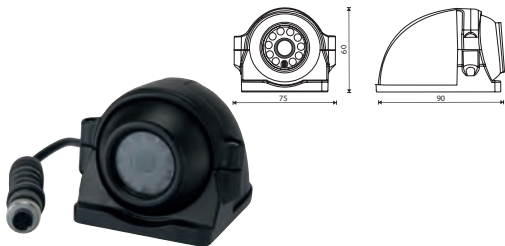

161030 Side Camera Std pkg 1 Servicing: HC-CARGO 160994, 161007, 161039, 161046, 161051

Voltage: 12
Light sensitivity: 0 lux

Connection cable: 4 pin
Height: 60 mm
Depth: 90 mm
Width: 75 mm
Resolution: 420 TV lines
Wide angle: 120°

Signal system: PAL
Type: Colour
Colour: Black
Material: Aluminium
Picture sensor: 1/3" CCD
Microphone: w/o
Audio: No
Infrared: Yes
Mirror function: w/o
Connection cable: 4 pin
Protection degree: IP 69K