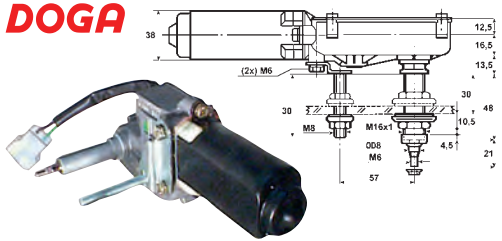

Voltage: 12

Dist./shafts: 57 mm
Wiper angle: 95°

Type: Universal
Wiper shaft: w/ 2 shafts for parallelogram
Built in switch: No
Auto stop: Yes

160290 Wiper Motor Std pkg 1 Servicing: HC-CARGO 160256, 160257, 160358, 160359

w/ reciprocating shaft.

DOGA