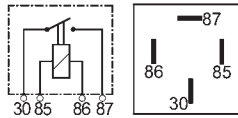

Voltage: 12
Amp: 30

Terminals: 4
Bracket: w/

160803 Mini Relay Std pkg 1

WEHRLE