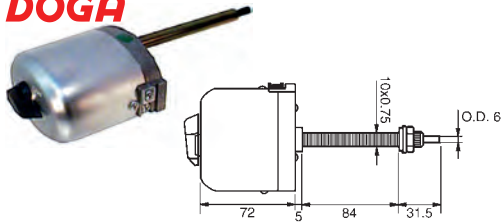

160033 Wiper Motor Std pkg 1 Servicing: HC-CARGO 160022, 160023, 160024

Fitted w/ an interchangeable bearing allowing the shaft to be cut in any size.

DOGA

Voltage: 12

Wiper angle: 110°

Type: Universal
Wiper shaft: w/ 1 Shaft
Built in switch: Yes
Auto stop: No

160034 Wiper Motor Std pkg 1 Servicing: HC-CARGO 160022, 160023, 160024

Fitted w/ an interchangeable bearing allowing the shaft to be cut in any size.

DOGA