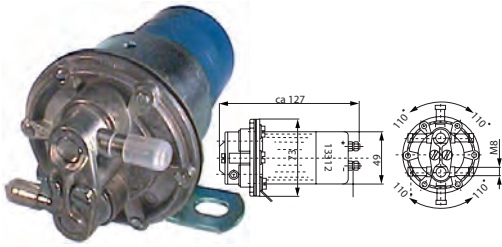

070021 Fuel Pump Std pkg 1 Servicing: VW

Hose nipple 8 mm. Suction 1 mtr. Connectors can be rotated. Fitting instruction included.

Voltage: 12	Capacity: 80 l/h Pressure: 0.15 bar	Fuel: Gasoline/diesel Type: Universal

070184 Fuel Pump Std pkg 1 Servicing: VW marine

Hose nipple 8 mm. Waterproof. Suction 1 mtr. Connectors can be rotated.