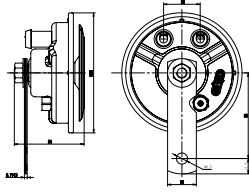

161943 Horn Std pkg 1

2 terminals. w/ bracket.

NEW PRODUCT
www.hc-cargo.com

Voltage: 12
Amp: 3.5
Decibel: 112
Hertz: 420

OD: 90 mm

Type: Single tone
Material: Steel
Marine: No
E-approval: Yes
Alternativ no.: 160986

161944 Horn Std pkg 1

2 terminals. w/ bracket.

NEW PRODUCT
www.hc-cargo.com