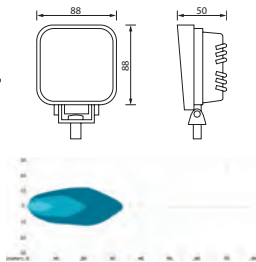

Voltage: 10-30
Watt: 15
Kelvin: 6000
Lumen: 1200

Dim.: 88x88x50 mm
Cable length: 440 mm

Type: 5 LED
Colour: Black
Material/ bracket: Cast aluminum
Material/house: Aluminium
Material/lens: Polycarbonate
Reflector system: Flood
Shape: Square
Switch: w/o
2 poles: w/ DT
Male/female: Male/female
Tightness norm: IP 69K
Approval: ECE R10

172106 LED Work Lamp

Std pkg 1