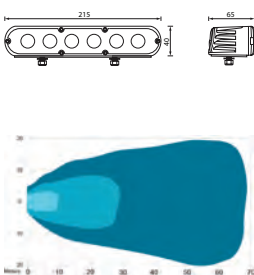

Voltage: 10-60
Watt: 30
Kelvin: 6000
Lumen: 2400

Dim.: 215x40x65 mm
Cable length: 470 mm

Type: 6 LED
Colour: Black
Material/ bracket: Stainless steel
Material/house: Aluminium
Material/lens: Polycarbonate
Reflector system: Flood
Shape: Oblong
Switch: w/o
2 poles: w/ DT
Tightness norm: IP 69K
Approval: ECE R10