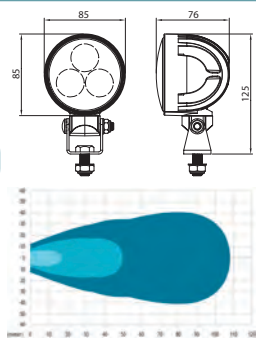

172321 LED Work Lamp

Std pkg 1

Servicing: John Deere

NEW PRODUCT
www.hc-cargo.com

Voltage: 10-30
Watt: 36
Kelvin: 6000
Lumen: 4000

Cable length: 120 mm

Type: 3 LED
Bulb type: 3 LED
Colour: Black
Material/house: Cast aluminum
Material/lens: Polycarbonate
Reflector system: Flood
Shape: Round
Switch: w/o
Mount. bracket: 1 bolt
2 poles: w/
Tightness norm: IP 69K
Approval: ECE R10

172322 LED Work Lamp

Std pkg 1

Servicing: John Deere

NEW PRODUCT
www.hc-cargo.com