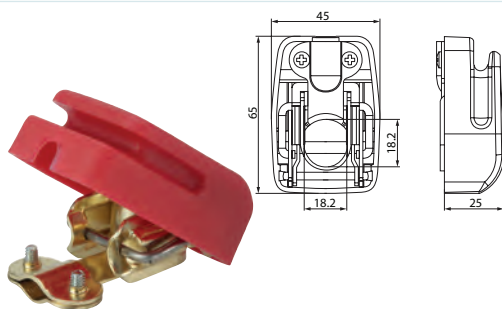

Dim.: 65x45x25 mm
ID: 18.2 mm
Cable size/max:
35 mm²
Angled: 0-45°
Polarity: Negative

Colour: Blue
Material: Copper
Tin plated: No
Pcs.: 1
Alternativ no.: 193371

193370 Quick release terminal + Std pkg 1

Negative: HC-CARGO 193369.