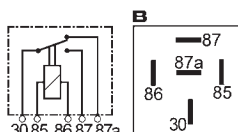

Voltage: 12
Amp: 40/15

Type: Change Over
Terminals: 5