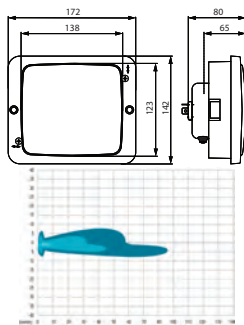

170867 Head Lamp

Std pkg 1

Heat resistant plastic reflector bonded w/ glass lens. Flush fitting head lA. Build-in depth: 69 mm.

Bulb incl.: No
Watt: 60/55
Watt 2: 75/70
Watt 3: 4

Dim.: 172x142x80 mm

Bulb type: H4
Bulb type 2: H4
Socket type: P43t
Socket type 2: P43t
Socket type 3: BA9s
Material: Metal
Material/lens: Glass
Fixing screw: 2
Position light: w/
RH/LH: LH
E-approval: Yes

FOG LAMPS

171360 Fog Lamp

Std pkg 2