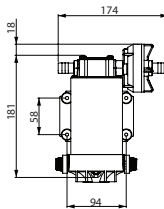

Voltage: 12
Amp: 15

Dim.: 199x174x108 mm
Hose connection:
16 mm
Capacity: 26 l/min.
Pressure: 2 bar
Pressure: 29 PSI

Type: Fluid
Gear
Pump housing: Brass
Pump shaft: Stainless steel
Pinion: Brass
Filter: w/

070150 Fluid Pump Std pkg 1 Servicing: Main application: transfer of diesel fuel, water antifreeze etc.

Self-priming electric pump w/ helical bronze gears, complete w/ in-line filter. Nickel plated brass body w/ stainless steel shaft. Ports: 1/2" BSP w/ brass connection for Ø 16 mm inner tubing.