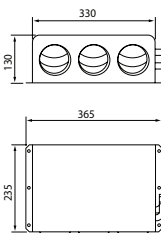

Voltage: 24
Watt/speed 1: 60
Watt/speed 2: 77
Watt/speed 3: 114

Dim.: 365x235x130 mm
Water connection OD: 16 mm
Capacity kW/speed 1: 7.2
Airflow speed 1: 264 m³/h
Capacity kW/speed 2: 9.3
Airflow speed 2: 357 m³/h
Capacity kW/speed 3: 12.2
Airflow speed 3: 504 m³/h
Regulation: Yes

Cabinet: Metal

060241 Cabin Heater Std pkg 1

Servicing: Delivery vans, excavators, park tractors

Radiator: copper/aluminium.