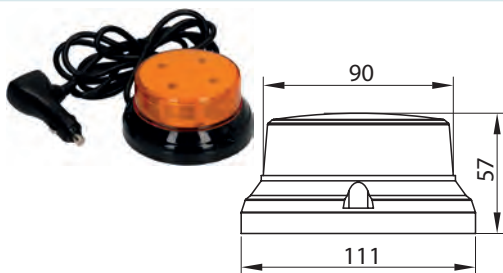

172271 LED Beacon Std pkg 1

Voltage: 10-30
Amp: 1
Watt: 16

OD: 111 mm
Cable length: 2500 mm
Height: 57 mm
Width: 90 mm
Temp.: -40 - +65 °C

Bulb type: 32 LED
Lens type: Polycarbonate
Colour: Orange
Material: Aluminium
Mount.: Lighter Socket
Base: Magnetic/vacuum
Flash patterns: 3
Coiled cable incl.: Yes
Tightness norm: IP 67/IP 69K
Approval: ECE-R10/ECE-R65
E-approval: Yes

172272 LED Beacon Std pkg 1