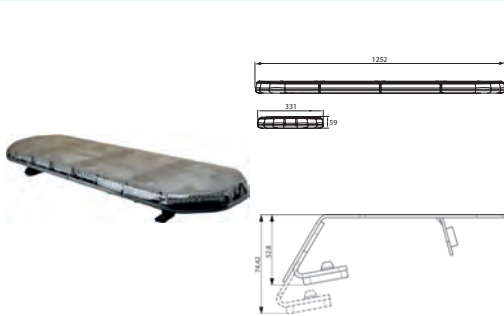

Voltage: 24
Amp: 16

Length: 1252 mm
Cable length: 5500 mm
Height: 59 mm
Width: 331 mm

Lens type: Polycarbonate
Colour: Orange
Material: Aluminium
Model: 124.5 cm/49"
Mount.: Plan
Base: Flexible
Flash patterns: 21
Hi impact: Yes
Waterproof: Yes
Tightness norm: IP 66
Approval: SAE/ECE-R65
E-approval: Yes
Alternativ no.: 172198