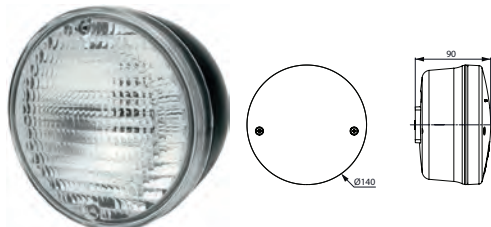

Bulb incl.: No
Watt: 21

Dim.: 140x90 mm
Dist. mount. holes:
45 mm

Socket type: BA15S
Connection: Terminal
Colour: Black
Material: Shockproof plastic
Shape: Round
Fixing screw: 2
Reverse light: w/
Wiring system: w/
E-approval: Yes

170935 Reversing Lamp

Std pkg 1