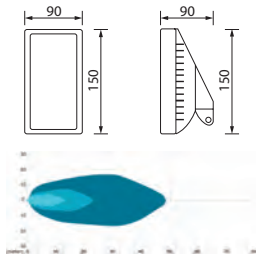

172088 LED Work Lamp

Std pkg 1

Servicing: John Deere

Voltage: 10-30
Watt: 30
Kelvin: 6000
Lumen: 2400

Dim.: 150x90x90 mm
Cable length: 560 mm

Type: 6 LED
Colour: Black
Material/ bracket: Cast aluminum
Material/house: Aluminium
Material/lens: Polycarbonate
Reflector system: Flood
Shape: Rectangular
Switch: w/o
2 poles: w/ DT
Tightness norm: IP 69K
Approval: ECE R10

172105 LED Work Lamp

Std pkg 1