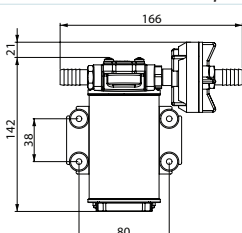

ELECTRICAL FLUID PUMPS

070147 Fluid Pump

Std pkg 1 Servicing: Main application: transfer of diesel fuel, water antifreeze etc.

Model UP/3. self-priming 1.5 m. Electric pump w/ bronze gears for transfer of various liquids, complete w/ inline filter. Pump body made of brass w/ stainless steel shaft and a rubber lip seal. 3/8" BSP w/ brass connection for I.D. 14 mm inner tubing.