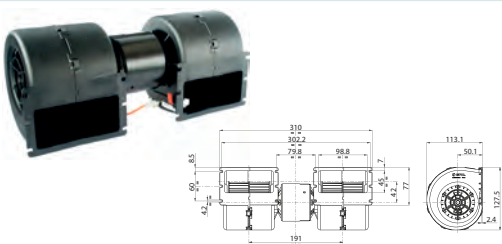

FANS & BLOWERS BLOWERS CENTRIFUGAL TYPE

160483 Centrifugal Blower Std pkg 1 Servicing: HC-CARGO 060216

Voltage: 12 Amp: 15	Dim.: 113.1x127.5 mm Shaft dia.: 50.1 mm Length: 310 mm Pressure: 0 PSI Speed: 3-speed	No./shafts: 2 Fan mounted: Yes Complete w/ housing: Yes