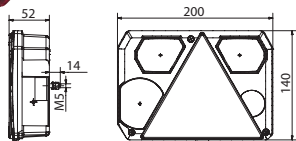

172021 Multi Function Lamp Std pkg 1

Lens: HC-CARGO 172023. Multi connector: HC-CARGO 171537, 171538. Right: HC-CARGO 172022.