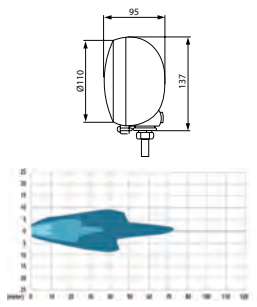

Bulb incl.: No
Watt: 45/40
Watt 2: 55/50
Watt 3: 4

Dim.: 137x95 mm
Light aperture:
110 mm

Socket type: BA20d
Socket type 2: BA20d
Socket type 3: BA9s
Colour: Black
Material: Metal
Material/lens: Glass
Shape: Round
Mount.: 1 bolt
Position light: w/
Asymmetric light: w/o
RH/LH: RH/LH
E-approval: Yes