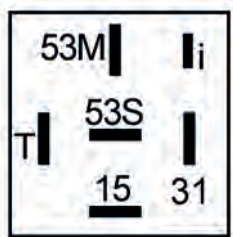

160749 Relay Std pkg 1 Servicing: Audi, VW

Washing/wiper unit w/ changeable intervals.

Voltage: 12
Amp: 30

Delay time: 0.5 sec

160992 Time Delay Relay Std pkg 1