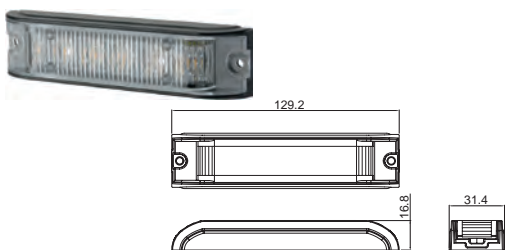

172011 LED Flash, amber Std pkg 1

Voltage: 12/24
Amp: 0.5/0.25
Watt: 6

Length: 129.2 mm
Cable length: 250 mm
Height: 31.4 mm
Width: 16.8 mm

Bulb type: 6 LED
Lens type: Polycarbonate
Colour: Orange
Material: Aluminium
Mount.: Plan
Flash patterns: 15
Waterproof: Yes
Tightness norm: IP 67
Approval: ECE-R10/ECE-R65
E-approval: Yes