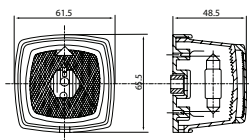

Bulb incl.: No
Watt: 5

Dim.: 65.5x61.5x48.5 mm
Dist. mount. holes:
30 mm

Socket type: S8.5
Connection: Terminal
Colour: Black
Colour/glass: White
Material: Shockproof plastic
Shape: Square
Reflector: w/
Fixing screw: 2
E-approval: Yes

171175 Side Marker Lamp Std pkg 1

RADEX s.r.l.