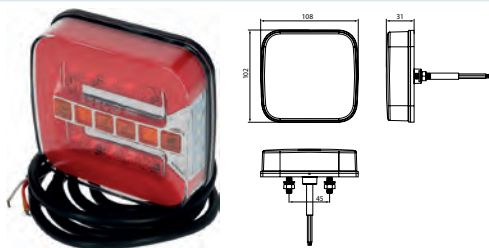

Voltage: 10-30
Dim.: 108x102x31 mm
Cable length: 2000 mm
Dist. mount. holes: 45 mm

Colour: Amber/Red
Shape: Square
Mount.: 2 screws
Numberplate light: w/
Tail light: w/
Stop light: w/
Tightness norm: IP 67
Approval: CE/ECE
E-approval: Yes

172312 LED Multifunction Lamp Std pkg 1

Dynamic indicator