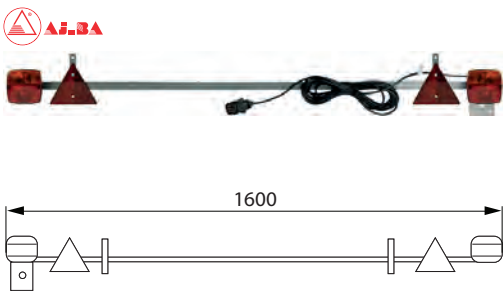

TRAILER LIGHTING SETS

170809 Trailer Lighting Set Std pkg 1

Light construction. 7-pole plug. Multi Function Lamp: HC-CARGO 170939.

Bulb incl.: Yes
Voltage: 12

Dim.: 1600 mm
Cable length: 7500 mm

Connection: Cable
Material: Galvanized steel
No./lamps: 2
No./reflectors: 2
Numberplate holder: w/
Stop light: w/

170828 Front/rear lighting set Std pkg 1

7-pole plug. Tail-stop-flash lamp: HC-CARGO 170939. Flash-position lamp: HC-CARGO 170941. Magnet w/ metal bracket: HC-CARGO 170942.