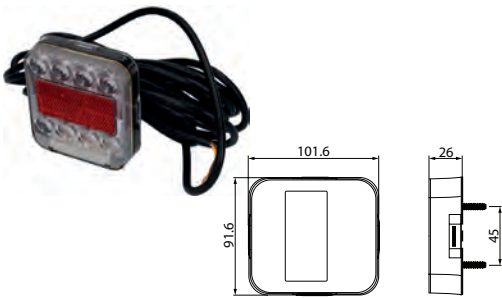

Voltage: 12

Dim.:
101.6x91.6x26 mm
Cable length: 7500 mm
Dist. mount. holes:
45 mm

Type: LED Multifunction Lamp
Connection: Cable
Shape: Square
Mount.: 4 holes
Reflector: w/
Numberplate light: w/
Tail light: w/
Stop light: w/
LEDs: w/
RH/LH: RH/LH
Tightness norm: IP 67
E-approval: Yes
Alternativ no.: 172214