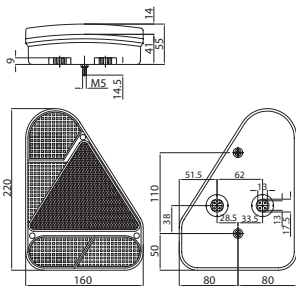

172068 Multi Function Lamp Std pkg 1

Lens: HC-CARGO 172070. Plug: HC-CARGO 171537, 171538. Right: HC-CARGO 172069.

Bulb incl.: Yes
Voltage: 12
Watt: 21/5
Watt 2: 21

Dim.: 220x160x55 mm
Dist. mount. holes:
110 mm

Socket type: BAY15d
Socket type 2: BA15S
Connection: Multiplug
Colour: Black
Material: Polypropylene
Material/lens: Polycarbonate
Shape: Triangle
Reflector: w/
Fixing screw: 2
Numberplate light: w/o
Rear/fog lamp: w/
Reverse light: w/o
Position light: w/o
Sidemarker lamp: w/o
Tail light: w/
Stop light: w/
RH/LH: LH
E-approval: Yes

172069 Multi Function Lamp Std pkg 1

Lens: HC-CARGO 172071. Plug: HC-CARGO 171537, 171538. Right: HC-CARGO 172068.