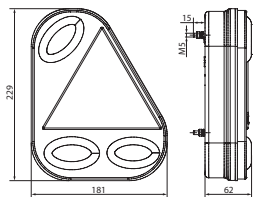

172156 Multi Function Lamp Std pkg 1

Left: HC-CARGO 172155. Plug: HC-CARGO 171538.

Bulb incl.: Yes
Voltage: 12
Watt: 21
Watt 2: 21/5

Dim.: 62x181x229 mm
Dist. mount. holes: 130 mm

Socket type: BA15S
Socket type 2: BAY15d
Colour: Black
Shape: Triangle
Reflector: w/
Numberplate light: w/
Reverse light: w/
Position light: w/
Stop light: w/
RH/LH: RH
E-approval: Yes