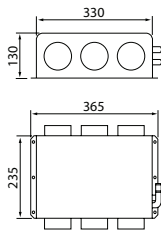

Voltage: 24
Watt/speed 1: 60
Watt/speed 2: 77
Watt/speed 3: 114

Dim.: 330x230x130 mm
Water connection OD: 16 mm
Capacity kW/speed 1: 7.2
Airflow speed 1: 264 m³/h
Capacity kW/speed 2: 9.2
Airflow speed 2: 357 m³/h
Capacity kW/speed 3: 12.2
Airflow speed 3: 504 m³/h
Regulation: Yes