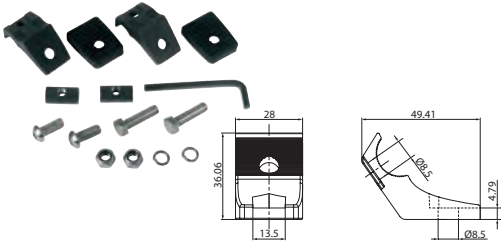

172201 Mounting Bracket Kit Std pkg 1

Servicing: HC-CARGO 170098, 170099, 170100, 170101, 170102, 170103, 170104, 170105, 170106, 170107

Plan installation.