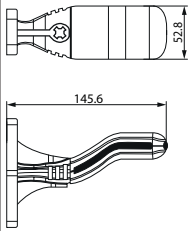

172332 LED Tail/Position/Side Marker Std pkg 1

Cover of click-in connector: HC-CARGO 172016.

NEW PRODUCT
www.hc-cargo.com

Voltage: 12-24

Dim.: 145.6x105.8x52.8 mm
Cable length: 500 mm
Dist. mount. holes: 78 mm

Type: LED Tail/position/side marker lamp
Connection: Cable
Colour: Black
Colour/glass: Transparent
Material: Polycarbonate
Shape: Rectangular
Mount.: 2 screws
Position light: w/
Sidemarker lamp: w/
Tail light: w/
RH/LH: RH
Tightness norm: IP 67
Approval: ECE R10
E-approval: Yes

172333 LED Tail/Position/Side Marker Std pkg 1

Cover of click-in connector: HC-CARGO 172016.