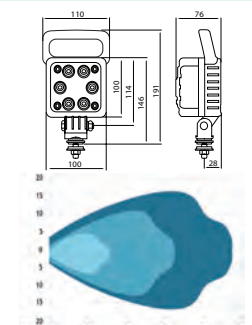

Voltage: 12-24
Watt: 24
Kelvin: 5000-7000
Lumen: 1500

Dim.: 205x110x76 mm
Cable length: 500 mm

Type: 6 LED
Inclination/downwards: 80°
Inclination/upwards: 90°
Inclination/sideways: 180°
Colour: Black
Material/house: ABS plastic/aluminium
Material/lens: Plastic
Reflector system: Flood
Shape: Square
Switch: w/
Handle: w/
2 poles: w/o
Tightness norm: IP 67/IP 69K
Approval: ECE R10