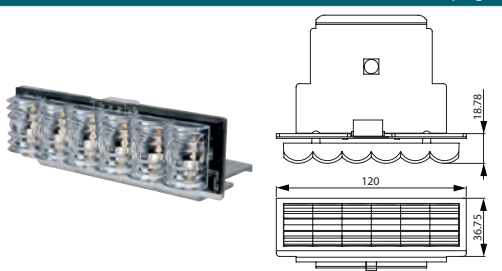

172207 LED Flash, amber Std pkg 1

Servicing: HC-CARGO 172195, 172196, 172197, 172198, 172199, 172206

Voltage: 12/24

Length: 120 mm
Height: 36.75 mm
Width: 18.78 mm

Bulb type: 3 LED
Colour: Orange
Approval: SAE/ECE-R65
E-approval: Yes