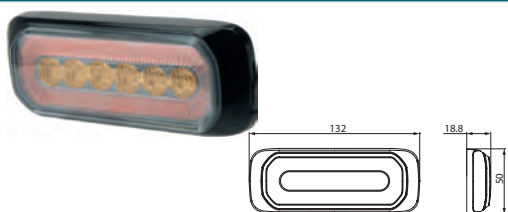

172204 LED Halo Flash, amber/red Std pkg 1

Voltage: 12/24
Amp: 1.35/0.75
Watt: 18

Length: 132 mm
Cable length: 250 mm
Height: 18.8 mm
Width: 50 mm

Bulb type: 24 LED
Colour: Amber/Red
Mount.: Plan
Flash patterns: 14
Tightness norm: IP 68
Approval: ECE-R10/ECE-R65
E-approval: Yes