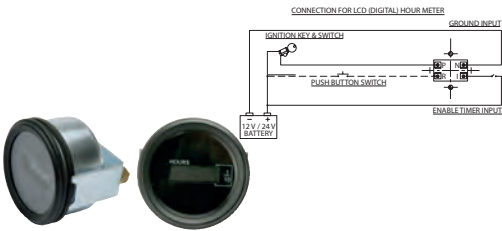

Voltage: 10-28

OD: 52 mm

Type: Electrical operated
Mount. type: Hook fastening
Colour: Black
Digital: Yes

FUEL GAUGES

160701 Fuel Gauge 12V Std pkg 1

Fuel Gauge: HC-CARGO 160873.