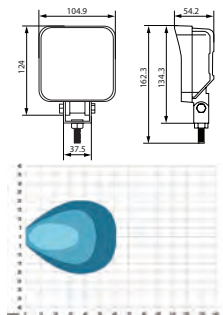

171782 Work Lamp

Std pkg 1

w/ Deutsch multiconnection.

Bulb incl.: No

Dim.: 100x151x91 mm
Light aperture: 73x73 mm

Type: H3
Socket type: PK22s
Colour: Black
Material/house: Shockproof plastic
Material/lens: Glass
Reflector system: Single
Shape: Square
Mount.: Upright/pendant
Switch: w/
Mount. bracket: Single bolt fixing
Grill: No
Handle: w/o
2 poles: w/
Tightness norm: IP 66

WORK LAMPS LED

171671 LED Work Lamp

Std pkg 1

4 diodes. Black cable negative.

Voltage: 10-64
Watt: 8.5
Candela: 800
Kelvin: 5000-6500
Lumen: 450

Dim.: 151.5x120x83.41 mm
Cable length: 2000 mm
Light aperture: 100 mm

Type: 4 LED
Colour: Black
Material/house: Shock thermo plastic
Material/lens: Shockproof plastic
Reflector system: Spot
Shape: Round
Switch: w/o
Mount. bracket: 1 nut
Magnet base: w/o
Handle: w/o
2 poles: w/o
Tightness norm: IP 66
Approval: ECE R10

171727 LED Work Lamp

Std pkg 1

Grey lead +, white lead -.

Voltage: 9-33
Watt: 9
Kelvin: 5000-5500
Lumen: 900

Dim.: 106x106x59 mm
Cable length: 300 mm
Light aperture: 85x85 mm

Type: 9 LED
Colour: Black
Material/house: Cast aluminum
Material/lens: Shockproof plastic
Reflector system: Flood
Shape: Square
Switch: w/o
Mount. bracket: U-bracket w/ 1 bolt
Handle: w/o
2 poles: w/o
Tightness norm: IP 67
Approval: ECE R10

171751 LED Work Lamp

Std pkg 1

White cable to ground. Black cable to +12/36 V.

Voltage: 9-36
Watt: 19
Candela: 2210
Kelvin: 5900
Lumen: 1200

Dim.: 104.9x162.3x54.2 mm
Cable length: 280 mm
Light aperture: 100x100 mm

Type: 6 LED
Colour: Black
Material/ bracket: Stainless steel
Material/house: Cast aluminum
Material/lens: Polycarbonate
Reflector system: Flood
Shape: Square
Switch: w/o
Mount. bracket: U-bracket w/ 1 bolt
Handle: w/o
2 poles: w/o
Tightness norm: IP 69K
Approval: ECE R10
Alternativ no.: 172126