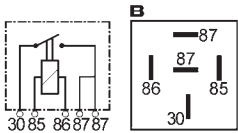

Voltage: 12
Amp: 40

Terminals: 5
Bracket: w/

160929 Mini Relay Std pkg 1