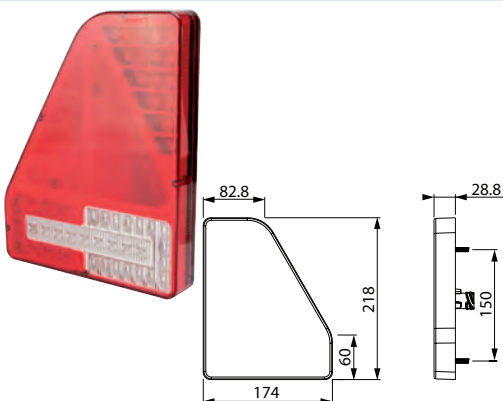

Voltage: 12/24

Dim.: 174x218x28.8 mm
Dist. mount. holes:
150 mm

Type: LED Tail/position lamp
Connection: Multiplug
Material: Shockproof plastic
Material/lens: Shockproof plastic
Shape: Triangle
Reflector: w/
Numberplate light: w/o
Rear/fog lamp: w/
Reverse light: w/
Position light: w/o
Sidemarker lamp: w/o
Tail light: w/
Stop light: w/
RH/LH: RH
Tightness norm: IP 67
E-approval: Yes