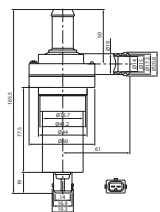

070203 Circulation Pump

Std pkg 1 Servicing: GM, Opel,

Junior Timer Connector: HC-CARGO 192146. (see Workshop Cons. & Tools).

Voltage: 12

Hose connection:
19 mm
Capacity: 18 l/min.

Type: Water
Impeller
Filter: w/