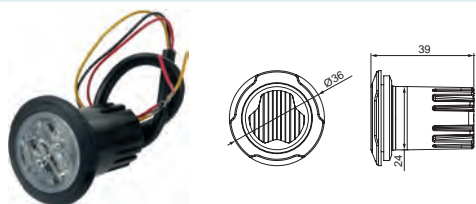

172124 LED Flash, amber Std pkg 1

Mounting Bracket: HC-CARGO 172125.

Voltage: 12/24
Amp: 0.24/0.12
Watt: 2.85

OD: 36 mm
Cable length: 200 mm
Height: 39 mm

Bulb type: 3 LED
Colour: Orange
Mount.: Built-in
Flash patterns: 16
Tightness norm: IP 67
Approval: ECE-R10/ECE-R65
E-approval: Yes

172137 LED Flash, amber Std pkg 1

Multi-module synchronization.