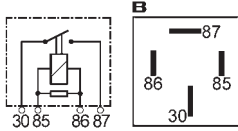

160978 Mini Relay Std pkg 1
w/ two 6.3 mm and two 9.5 mm terminals. (terminals 30 and 87).

Voltage: 24
Amp: 40

Type: High performance
Terminals: 4
Resistor: w/

160979 Mini Relay Std pkg 1