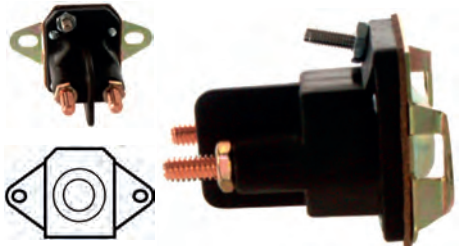

Voltage: 12
Amp: 80

B+: 1/4"-20
Height/B+: 17.00
Thread/terminal 50: M5
Total length: 66.40
Coil bolt: 1/4"-20
Coil bolt 2: 17.00

No./mount. holes: 2
No./terminals: 3