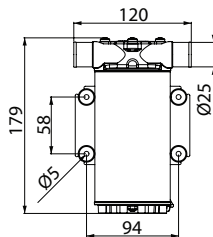

PUMPS & PUMP PARTS

ELECTRICAL BILGE PUMPS

070154 Bilge Pump Std pkg 1

Model UP500. Completely submersible bilge pump. Compact design w/ ABS material housing, corrosion resistant. Shaft seal made of ceramic and graphite which ensures lubrication and leak resistance. Water inlet strainer slots will screen particles present in the bilge allowing easy running. Pump body can be dismantled by a simple snap-off movement for easy inspection and cleaning.

Voltage: 12
Amp: 5

Dim.: 94.5x59 mm
Hose connection: 19 mm
Lift height: 4 m
Capacity: 32 l/min.
Pressure: 0.45 bar
Pressure: 6.5 PSI

Gasket: Ceramic
Type: Bilge
Pump housing: ABS plastic
Pump shaft: Stainless steel
ISO norm: 8849/8846

070155 Bilge Pump Std pkg 1

Model UP1000. Completely submersible bilge pump. Compact design w/ ABS material housing, corrosion resistant. Shaft seal made of ceramic and graphite which ensures lubrication and leak resistance. Water inlet strainer slots will screen particles present in the bilge allowing easy running. Pump body can be dismantled by a simple snap-off movement for easy inspection and cleaning.

Voltage: 12
Amp: 10

Dim.: 124.7x78 mm
Hose connection: 28.6 mm
Lift height: 4 m
Capacity: 63 l/min.
Pressure: 0.45 bar
Pressure: 6.5 PSI

Gasket: Ceramic
Type: Bilge
Pump housing: ABS plastic
Pump shaft: Stainless steel
ISO norm: 8849/8846

ACCESSORIES

070160 Automatic Float Switch Std pkg 1

Made of corrosion resistant materials.

Voltage: 12/24
Amp: 10

Dim.: 113x83x62 mm
Height/closed: 22
Height/open: 57

Floating switch: w/

ELECTRICAL WATER PUMPS

070144 Water Pump Std pkg 1 Servicing: Renault