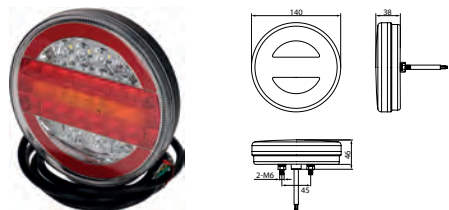

Voltage: 10-30
Dim.: 140x38 mm
Cable length: 2000 mm
Dist. mount. holes: 45 mm

Colour: Amber/Red
Mount.: 2 screws
Reverse light: w/
Tail light: w/
Stop light: w/
Tightness norm: IP 67
Approval: CE/ECE
E-approval: Yes

SPARE PARTS

172065 Lens, Rear Lamp Std pkg 1 Servicing: HC-CARGO 172061, 172062