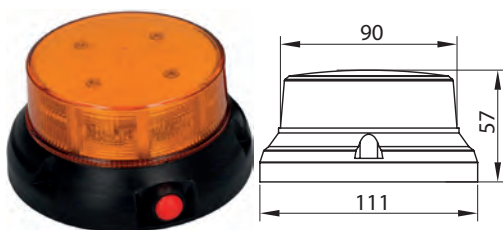

Voltage: 10-30
Amp: 1
Watt: 16

OD: 111 mm
Cable length: 300 mm
Height: 57 mm
Width: 90 mm
Temp.: -40 - +65 °C

Bulb type: 32 LED
Lens type: Polycarbonate
Colour: Orange
Material: Aluminium
Mount.: Plan
Flash patterns: 3
Coiled cable incl.: No
Tightness norm: IP 67/IP 69K
Approval: ECE-R10/ECE-R65
E-approval: Yes