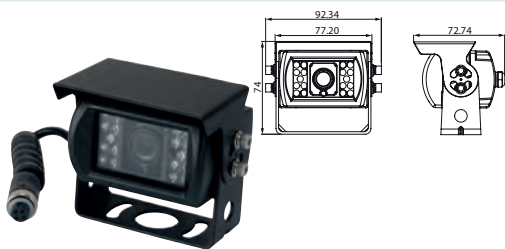

161029 Colour Camera w/ Heat. Std pkg 1 Servicing: HC-CARGO 160994, 161007, 161039, 161046, 161051
w/ heat.

Voltage: 12-24
Light sensitivity: 0 lux

Connection cable: 4 pin
Height: 74 mm
Depth: 72.74 mm
Width: 92.34 mm
Resolution: 420 TV lines
Wide angle: 120°

Signal system: PAL
Type: Colour
Colour: Black
Material: Aluminium
Picture sensor: 1/3" CCD
Microphone: w/o
Audio: No
Infrared: Yes
Mirror function: w/
Connection cable: 4 pin
Protection degree: IP 69K