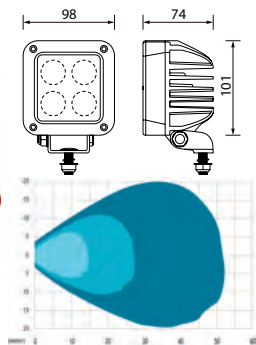

172292 LED Work Lamp

Std pkg 1

 Voltage: 10-30
 Watt: 40
 Kelvin: 6000
 Lumen: 4000

 Dim.: 101x98x74 mm
 Cable length: 440 mm

 Type: 4 LED
 Bulb type: CREE
 Colour: Black
 Material/ bracket: Stainless steel
 Material/house: Aluminium
 Material/lens: Polycarbonate
Reflector system: Flood
 Shape: Rectangular
 Switch: w/o
 Mount. bracket: 1 bolt
 2 poles: w/ DT
 Tightness norm: IP 68/69K
 Approval: ECE-R10, CISPR25 Class5