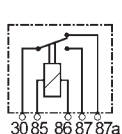

Std pkg 1

 Voltage: 12
Amp: 20/10

 Terminals: 5
Diode: w/

CHANGE OVER - 24 V
160216 Relay

Std pkg 1

 Voltage: 24
Amp: 10/20

 Type: Change Over
Terminals: 5
Bracket: w/
Alternativ no.: 160808

		EL. SPECIFICATIONS	DIMENSIONS	ADDITIONAL SPECIFICATIONS
160271 Relay Std pkg 1		Voltage: 24 Amp: 10/20		Type: Change Over Terminals: 5 Bracket: w/ Diode: w/
				
160317 Relay Std pkg 1		Voltage: 24 Amp: 10/22		Type: Change Over Terminals: 5 Bracket: w/
				
160808 Relay Std pkg 1		Voltage: 24 Amp: 10/20		Type: Change Over Terminals: 5 Bracket: w/ Alternativ no.: 160216
				
160944 Relay Std pkg 1		Voltage: 24 Amp: 10/20		Type: Change Over Terminals: 5 Resistor: w/
				
160976 Relay Std pkg 1		Voltage: 24 Amp: 30/50		Type: Change Over Terminals: 2x6.3 mm, 3x9.5 mm Resistor: w/
				
160980 Relay Std pkg 1		Voltage: 24 Amp: 30/40		Type: Change Over Terminals: 2x6.3 mm, 3x9.5 mm Bracket: w/
				
160981 Relay Std pkg 1		Voltage: 24 Amp: 10/20		Type: Change Over Terminals: 5 Bracket: w/
				