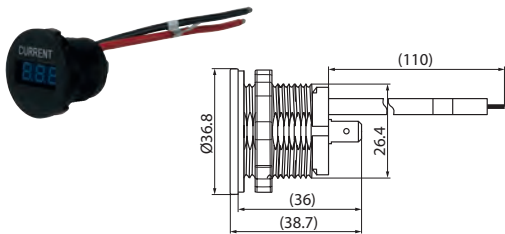

White figures.

Voltage: 12-24

OD: 52 mm

Mount. type: Hook fastening
Colour: Black
Measuring range: 60-0-60

161716 Ammeter Std pkg 1 Servicing: HC-CARGO 181679, 181680, 181681

Mounting hole: 29 mm. 6.3 mm terminals.