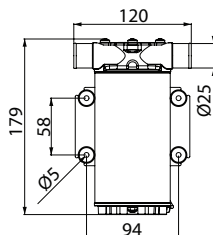

Voltage: 12
Amp: 20

Dim.: 176x120x94 mm
Hose connection: 25 mm
Capacity: 35 l/min.
Pressure: 0.8 bar
Pressure: 11.6 PSI

Type: Impeller
Pump housing: Brass
Pump shaft: Stainless steel
Impeller: Rubber
Filter: w/
Non return valve: Yes
ISO norm: 8849/8846

070145 Water Pump Std pkg 1

Model UP1-N. Self priming (1.5 m) electric water pump w/ self-lubricating flexible impeller for prolonged service life and better performance. Pump body made of brass w/ stainless steel shaft and a rubber lip seal. 1/2" BSP inner thread and ID 25 mm bore hose connections. Main application: as a bilge pump.