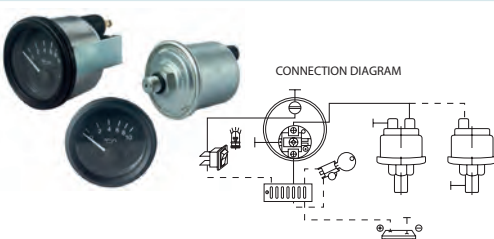

160779 Oil Pressure Gauge Std pkg 1

Transmitter 1/8" NPTF: HC-CARGO 160787.