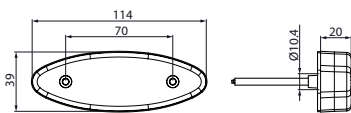

Voltage: 12/24

Dim.: 104x36x19.6 mm
Cable length: 500 mm
Dist. mount. holes:
70 mm

Type: LED Side marker lamp
Connection: Cable
Colour/glass: Orange
Material: Shockproof plastic
Shape: Rectangular
Bracket: Angled
No./LEDs: 1
Reflector: w/
Fixing screw: 2
Sidemarker lamp: w/
E-approval: Yes

172041 LED Side Marker Lamp Std pkg 1

Voltage: 12/24

Dim.: 114x39x20 mm
Cable length: 500 mm
Dist. mount. holes:
70 mm

Type: LED Side marker lamp
Connection: Cable
Colour/glass: Orange
Material: Shockproof plastic
No./LEDs: 1
Reflector: w/
Fixing screw: 2
Sidemarker lamp: w/
E-approval: Yes

172042 LED Side Marker Lamp Std pkg 1