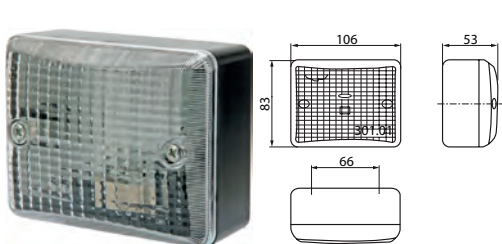

Bulb incl.: No
Watt: 21

Dim.: 106x83x53 mm
Dist. mount. holes:
66 mm

Socket type: BA15S
Connection: Screw
Colour: Black
Colour/glass: White
Material: ABS plastic
Material/lens: PMMA
Shape: Rectangular
Fixing screw: 2
Reverse light: w/
Approval: CE
E-approval: Yes

REVERSING LAMPS LED

171684 LED Reversing Lamp

Std pkg 1

Can be flush mounted by using HC-CARGO 171266.