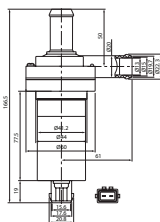

070153 Water Pump

Std pkg 1

Model UP3/A. Self priming electric gear pump equipped w/ pressure switch, non-return valve to be used as automatic pump for water pressure system on boats, mobile homes etc. Bronze gears and rubber lip seal.

Voltage: 12
Amp: 10

Dim.: 163x249x118 mm
Hose connection:
13 mm
Capacity: 14 l/min.
Pressure: 2 bar
Pressure: 29 PSI

Type: Gear
Pump housing: Brass
Pump shaft: Stainless steel
Pinion: PTFE
Filter: w/
Non return valve: Yes

070172 Water Pump

Std pkg 1

Model UP4/A. Self priming electric gear pump equipped w/ pressure switch, non-return valve to be used as automatic pump for water pressure system on boats, mobile homes etc. Bronze gears and rubber lip seal.

Voltage: 24
Amp: 5

Dim.: 163x249x118 mm
Hose connection:
14 mm
Capacity: 14 l/min.
Pressure: 2 bar
Pressure: 29 PSI

Type: Water
Gear
Pump housing: Brass
Pump shaft: Stainless steel
Pinion: PTFE
Filter: w/
Non return valve: Yes

CIRCULATION TYPE

070192 Circulation Pump

Std pkg 1 Servicing: VW

Voltage: 12

Hose connection:
20 mm
Capacity: 14 l/min.

Type: Water
Impeller

070203 Circulation Pump

Std pkg 1 Servicing: GM, Opel,

Junior Timer Connector: HC-CARGO 192146. (see Workshop Cons. & Tools).

Voltage: 12

Hose connection:
19 mm
Capacity: 18 l/min.

Type: Water
Impeller
Filter: w/

070206 Circulation Pump

Std pkg 1 Servicing: Mercedes-Benz

Voltage: 12

Hose connection:
19 mm
Capacity: 18 l/min.

Type: Water
Impeller
Filter: w/o

ELECTRICAL FLUID PUMPS

070147 Fluid Pump

Std pkg 1 Servicing: Main application: transfer of diesel fuel, water antifreeze etc.