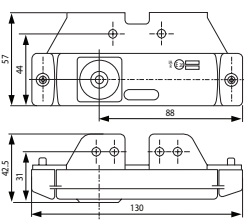

Voltage: 12/24
Watt: 0.4/0.8

Dim.: 130x57x42.5 mm
Dist. mount. holes:
50 mm

Type: LED Position lamp
Socket type: LED
Connection: Cable
Colour/glass: White
Material: Shockproof plastic
Shape: Rectangular
Bracket: Angled
No./LEDs: 1
Reflector: w/
Position light: w/
E-approval: Yes

171718 LED Position Lamp

Std pkg 1