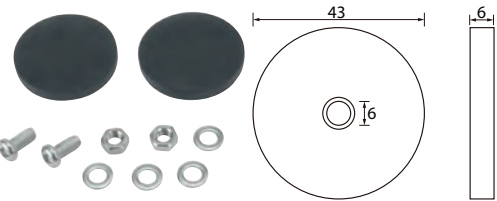

EL. SPECIFICATIONS

DIMENSIONS

ADDITIONAL SPECIFICATIONS

161722 Power bank

Std pkg 1

Servicing: HC-CARGO 161050, 161058, 161721, 161733

Battery lifetime 8h.

Voltage/in: 5
Milliamp: 10.000
Amp/standby: 10
Watt/cont.: 10
Watt/cont. 2: 7

Dim.: 95x72x29 mm

Type: Li-ion
USB plug: w/
Protection degree: IP 66
Approval: CE

161724 Magnet

Std pkg 1

Servicing: HC-CARGO 161048, 161720, 161726, 161728

Height: 6 mm
Width: 43 mm

161725 Aerial

Std pkg 1

Servicing: HC-CARGO 161048, 161054, 161720, 161726, 161728

Cable length: 2500 mm

Mount.: 1 magnet
Colour: Black

161731 DC Connector

Std pkg 1

Servicing: HC-CARGO 161048, 161054, 161720, 161726, 161728, 161924

161732 Cigar Plug

Std pkg 1

Servicing: HC-CARGO 161048, 161720, 161726, 161728

ACOUSTIC WARNING

REVERSING ALARMS

160346 Reversing Alarm

Std pkg 1

w/ "beep-beep" warning sound.

Voltage: 12
Decibel: 90

Bulb type: Halogen
Socket type: BA15S
ADR-approved: No

160410 Reversing Alarm

Std pkg 1

w/ "beep-beep" warning sound.

Voltage: 24
Decibel: 90

Bulb type: Halogen
Socket type: BA15S
ADR-approved: No