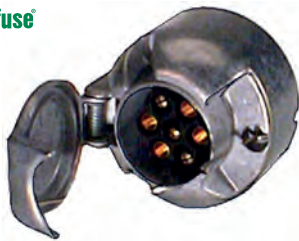

Voltage: 12

Connection: Screw

Plug type: 12N
Colour: Black
Material: Shock thermo plastic
No./poles: 7
Connection: Screw
Male/female: Female
DIN norm: 72579
ISO norm: 1724
Alternativ no.: 182501

180218 Trailer Socket Std pkg 5 Servicing: HC-CARGO 180107, 180108, 180147, 181547

Rubber Gasket: HC-CARGO 181612, 181628. Mounting Bracket: HC-CARGO 181583.