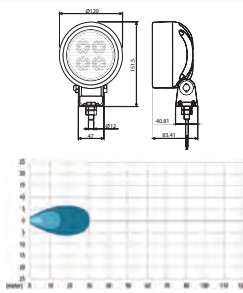

WORK LAMPS LED

171671 LED Work Lamp

Std pkg 1

4 diodes. Black cable negative.

Voltage: 10-64
Watt: 8.5
Candela: 800
Kelvin: 5000-6500
Lumen: 450

Dim.: 151.5x120x83.41 mm
Cable length: 2000 mm
Light aperture: 100 mm

Type: 4 LED
Colour: Black
Material/house: Shock thermo plastic
Material/lens: Shockproof plastic
Reflector system: Spot
Shape: Round
Switch: w/o
Mount. bracket: 1 nut
Magnet base: w/o
Handle: w/o
2 poles: w/o
Tightness norm: IP 66
Approval: ECE R10

171727 LED Work Lamp

Std pkg 1

Grey lead +, white lead -.