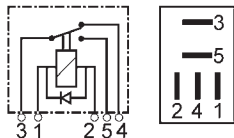

Voltage: 24
Amp: 5/10

Type: Change Over
Terminals: 5
Diode: w/

161010 Micro Relay Std pkg 1