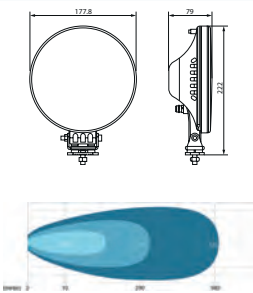

Voltage: 10-30
Watt: 60
Kelvin: 6000
Lumen: 5400

Dim.: 222x177.8x79 mm
Cable length: 300 mm

Type: LED Driving lamp
Connection: Multiplug
Material: Cast aluminum
Material/lens: Polycarbonate
Shape: Round
Position light: w/
RH/LH: RH/LH
Tightness norm: IP 67
Ref. no.: 25
Approval: ECE R112
E-approval: Yes

172060 LED Driving Lamp

Std pkg 1