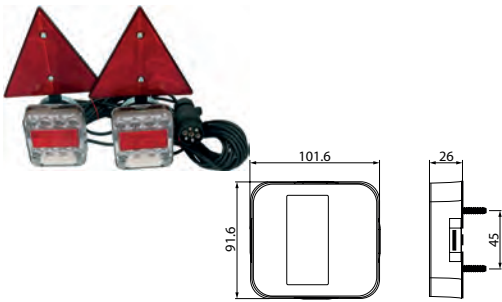

172217 LED Trailer lighting set Std pkg 1

w/ built-in resistor.

Voltage: 12

Dim.:
101.6x91.6x26 mm
Cable length:
2x7500 mm

Type: LED
Connection: 7P Plug
Shape: Square
Mount.: Magnetic
No./lamps: 2
Reflector: w/
Numberplate light: w/
Tail light: w/
Stop light: w/
LEDs: w/
Tightness norm: IP 67
E-approval: Yes
Alternativ no.: 172216

172218 LED Multifunction Lamp Std pkg 1

w/ built-in resistor.