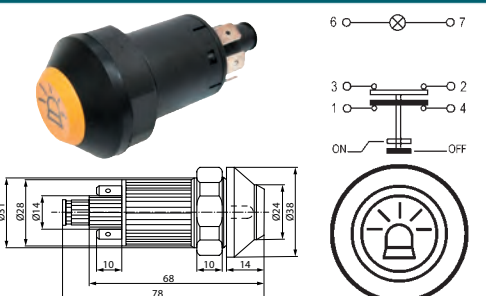

Amp: 50/25

Mount. hole size:
30.5 mm

Button symbol: Rotating beacon
Switch combination: On/Off
Illuminated: Yes
DIN norm: 40053
Protection degree: IP 67