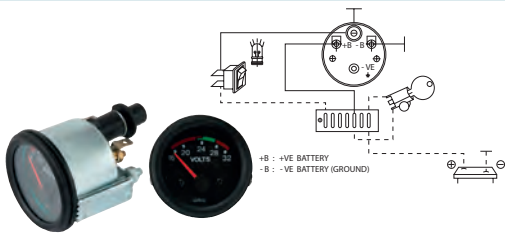

Voltage: 16-32

OD: 52 mm

Mount. type: Hook fastening
Colour: Black
Measuring range: 16-32

161714 Voltmeter Std pkg 1 Servicing: HC-CARGO 181679, 181680, 181681

Mounting hole: 29 mm. 6.3 mm terminals.