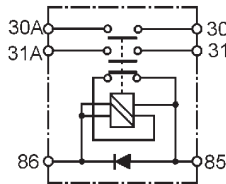

181562 Battery Switch

Std pkg 1