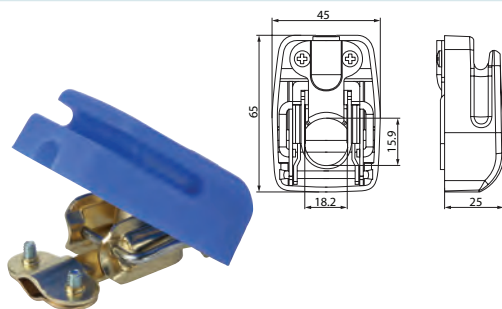

QUICK RELEASE TERMINALS

193369 Quick release terminal - Std pkg 1

Positive: HC-CARGO 193370.