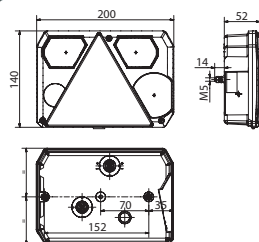

172026 Multi Function Lamp Std pkg 1

Lens: HC-CARGO 172024. Plug: HC-CARGO 171537, 171538. Left: HC-CARGO 172025.