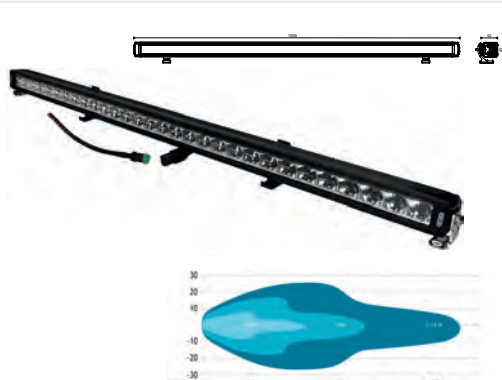

172277 LED Work light bar Std pkg 1

DT Connector: HC-CARGO 193365, 193366. Numberplate Holder: HC-CARGO 172291.

Voltage: 12/24
Watt: 90
Kelvin: 5700
Lumen: 8100
Lux: 5300 @ 10 m

Dim.: 1006x52x45 mm
Cable length: 500 mm

Type: 30 LED
Bulb type: Osram
Colour: Black
Material/ bracket: Alu/Steel
Material/house: Aluminium
Material/lens: Polycarbonate
Reflector system: Combo
Shape: Straight
Mount. bracket: Sidemounted/Plan installation
2 poles: w/
Male/female: Male/female
Tightness norm: IP 67
Approval: ECE R10
E-approval: No
Alternativ no.: 172084