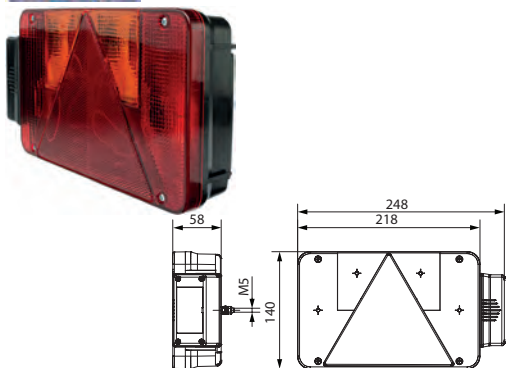

Bulb incl.: No
Watt: 21
Watt 2: 21/5
Watt 3: 5

Dim.: 248x140x58 mm
Dist. mount. holes:
70 mm

Socket type: BA15S
Socket type 2: BAY15d
Socket type 3: S8.5
Material: Shockproof plastic
Shape: Rectangular
Reflector: w/
Fixing screw: 2
Numberplate light: w/
Rear/fog lamp: w/o
Reverse light: w/o
Position light: w/o
Sidemarker lamp: w/o
Tail light: w/
Stop light: w/
RH/LH: RH
E-approval: Yes

171822 Multi Function Lamp Std pkg 1 Servicing: HC-CARGO 171821

Multi connector: HC-CARGO 171372, 171373. Lens: HC-CARGO 170833.