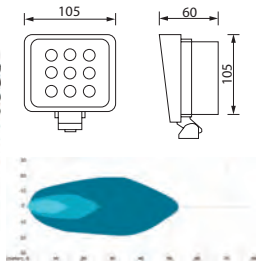

Voltage: 10-30
Watt: 27
Kelvin: 6000
Lumen: 2160

Dim.: 105x105x60 mm
Cable length: 440 mm

Type: 9 LED
Colour: Black
Material/ bracket: Cast aluminum
Material/house: Aluminium
Material/lens: Polycarbonate
Reflector system: Flood
Shape: Square
Switch: w/o
2 poles: w/ DT
Male/female: Male/female
Tightness norm: IP 69K
Approval: ECE R10

172107 LED Work Lamp

Std pkg 1