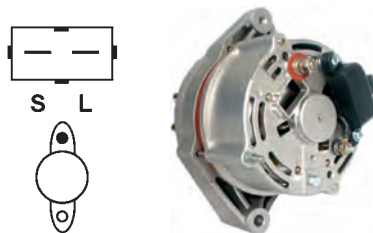

111216 Alternator 14 V, 37 Amp
Replacing: 19020507
Servicing: Thermo King
Terminal W, Length 176.00, Pulley w/o, Fan EF
B: 51.00 mm