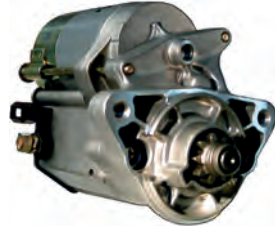

111785 Starter 12 V, 1.0 kW
Replacing: 128000-7680
Servicing: Toyota
B+ M8, Length 200.00, Drive type Steel,
Gear type GR, Mount. holes 2 (2)
A: 74.00 B: 20.00 mm