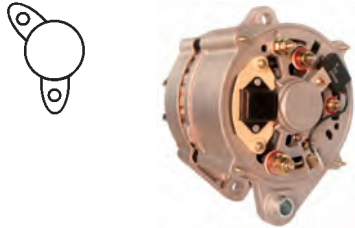

111987 Alternator 28 V, 55 Amp
Replacing: AAN3118, 11.209.438
Servicing: Iveco
Terminal W, Length 178.00, Pulley w/o, Fan EF
B: 17.00 C: 63.80 mm