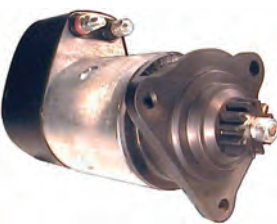

110980 Starter 24 V, 5.4 kW
Replacing: 19024048
Servicing: Volvo
B+ M10, B- M10, Length 387.00,
Drive type Steel, Gear type DD,
Mount. holes 3 (0)
A: 92.00 B: 47.00 mm