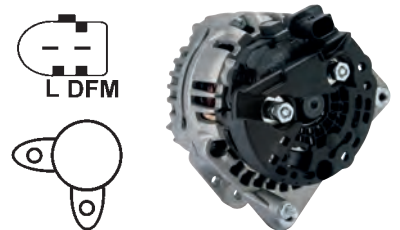

112075 Alternator 14 V, 70 Amp
Replacing: AAK5541, 11.203.310
Servicing: Audi, Seat, Skoda, VW
Grooves 6, Length 182.00, Pulley SP, Fan IF
A: 40.00 B: 14.00 C: 60.75 mm