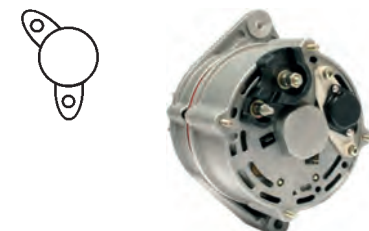

112056 Alternator 14 V, 70 Amp
Replacing: AAK4529, AAK4525, AAK3134, AAK3132, AAK1177, 11.201.933, 11.201.931, 11.201.584, 11.201.580
Servicing: Opel, Vauxhall
Terminal W, Grooves 1, Length 165.00, Pulley P, Fan EF
A: 87.00 B: 56.00 mm