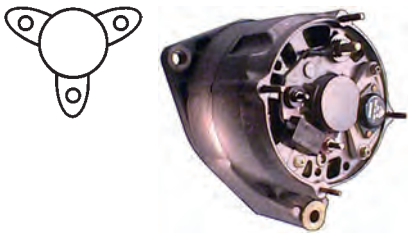

111141 Alternator 14 V, 55 Amp
Replacing: 523159, 523158, 2325158
Servicing: MAN, Mercedes-Benz
Terminal W, Length 167.70, Pulley w/o, Fan w/o
B: 80.00 mm