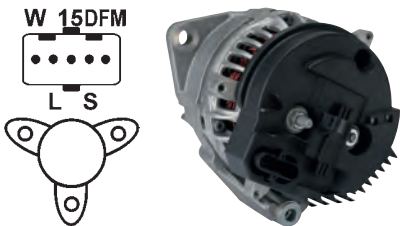

115497 Alternator 28 V, 80 Amp
Manufacturer: Bosch
Replacing: 0124555065
Servicing: Audi, MAN, Mercedes-Benz
Terminal W, Length 196.00, Pulley w/o, Fan IF
B: 80.00 mm