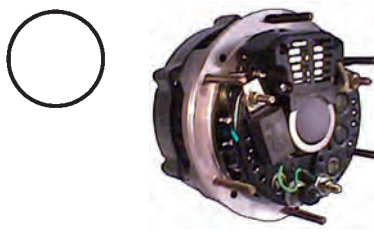

111226 Alternator 14 V, 50 Amp
Replacing: A13N52, A13N281, A13N28, 2541768
Servicing: Hatz
Length 162.50, Pulley w/o, Fan w/o