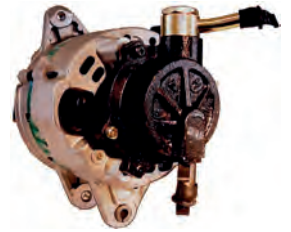

111929 Alternator 14 V, 65 Amp
Replacing: M36934, BM51267AR, AD165321Q,
AD165321, AD165320Q, AD165320, AD165202,
AC165531, A000A0063
Servicing: Hyundai
Grooves 1, Length 221.00, Pulley P,
Fan EF
A: 44.50 B: 13.15 C: 54.50 mm