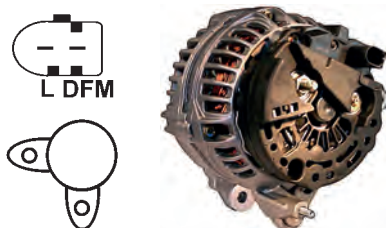

112002 Alternator 14 V, 120 Amp
Replacing: AAN5178, 11.203.288
Servicing: Audi, Ford, Seat, Skoda, VW
Terminal W, Grooves 6, Length 180.00, Pulley SP/FW, Fan IF
Alternative no.: 115483
A: 39.00 B: 14.50 C: 61.00 mm

112021 Alternator 14 V, 100 Amp
Replacing: AAK5396, 11.203.205
Servicing: Land Rover
Terminal W, Grooves 7, Length 194.00, Pulley SP, Fan IF
A: 31.00 B: 13.50 C: 83.50 mm