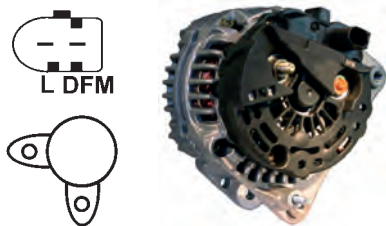

111978 Alternator 14 V, 120 Amp
 Replacing: AKK4322, 11.203.333
 Servicing: Claas, Fendt
 Terminal W, Length 170.00, Pulley w/o, Fan EF
 B: 56.00 mm

111987 Alternator 28 V, 55 Amp
 Replacing: AAN3118, 11.209.438
 Servicing: Iveco
 Terminal W, Length 178.00, Pulley w/o, Fan EF
 B: 17.00 C: 63.80 mm