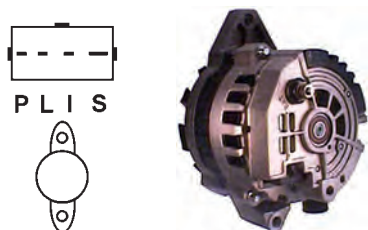

111220 Alternator 14 V, 105 Amp
Replacing: 1102607, 10479962, 10463214
Servicing: Buick, Chevrolet, Ford, Oldsmobile, Pontiac
Grooves 6, Length 170.25, Pulley SP, Fan EF
Replacing: CS130.
A: 72.62 B: 51.00 mm