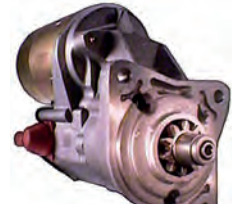

110941 Starter 12 V, 2.5 kW

Replacing: 228000-1422, 228000-1421, 228000-1420, 228000-1351, 228000-1350, 128000-1062, 128000-1061

Servicing: Caterpillar

B+ M10, Length 301.85, Drive type Steel, Gear type GR, Clutch type Wet, Mount. holes 3 (0), Oil sealed

A: 88.90 B: 24.60 mm