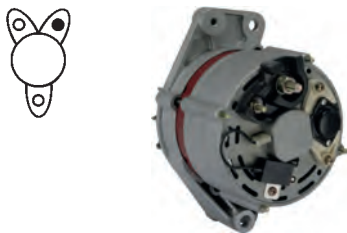

111154 Alternator 14 V, 65 Amp
Replacing: A13E58, A13E43, A13E09, 2940371, 2940309, 2940307, 2541438, 2523203
Servicing: Audi, Mercedes-Benz, Seat, VW
Terminal W, Grooves 1, Length 176.50, Pulley P, Fan EF
A: 87.50 B: 56.00 mm