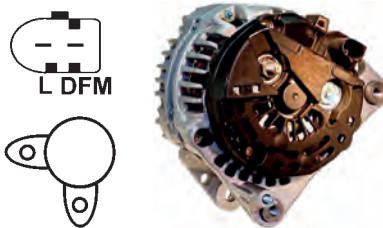

112043 Alternator 14 V, 90 Amp
Replacing: AAK5518, 11.203.223
Servicing: VW
Terminal DF, Grooves 6, Length 184.50, Pulley SP, Fan IF
A: 40.00 B: 14.00 C: 61.00 mm