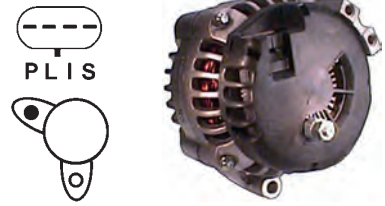

111223 Alternator 14 V, 105 Amp
Replacing: 10480252, 10480190, 10480189, 10480072, 10480017, 10479991, 10463443, 10463408
Servicing: Chevrolet, GMC
Grooves 6, Length 175.00, Pulley SP, Fan IF
Replacing: CS130D.
A: 73.00 B: 51.00 mm